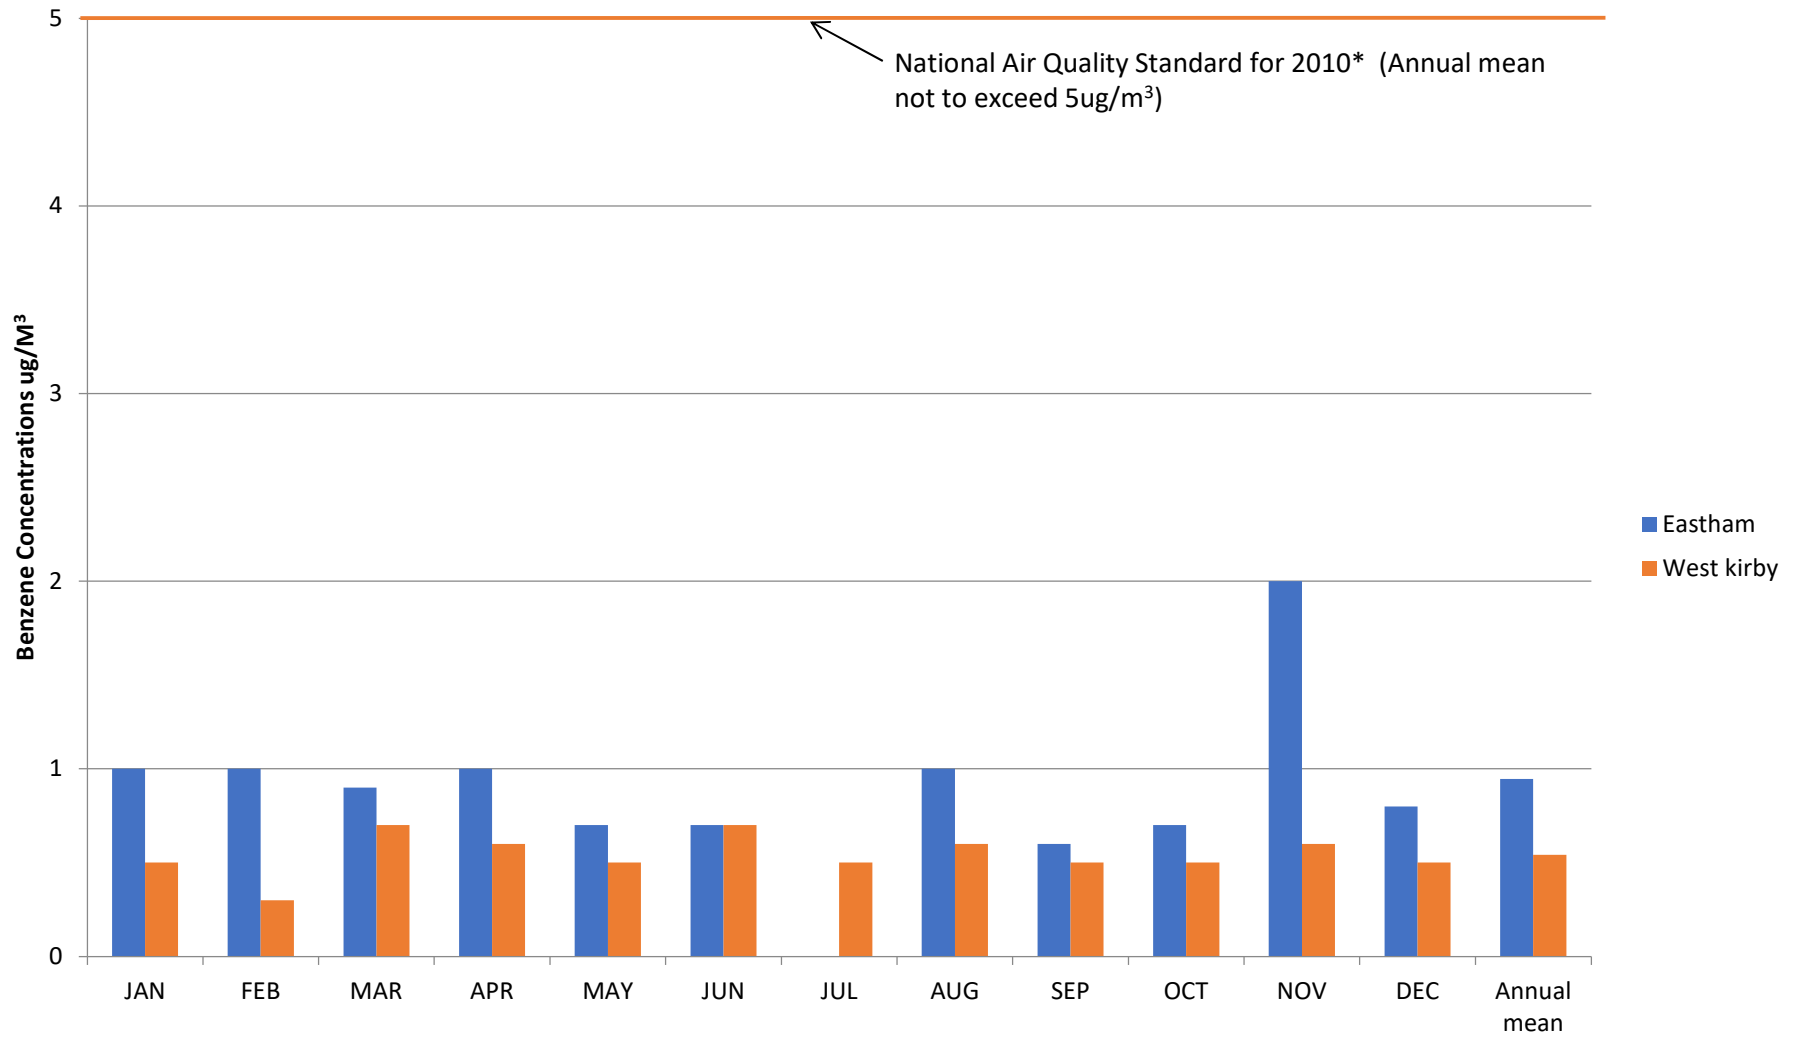

## 2019 Monitored Benzene Results Jan 2019- December 2019

\*Applies to places where people are exposed for the relevant time