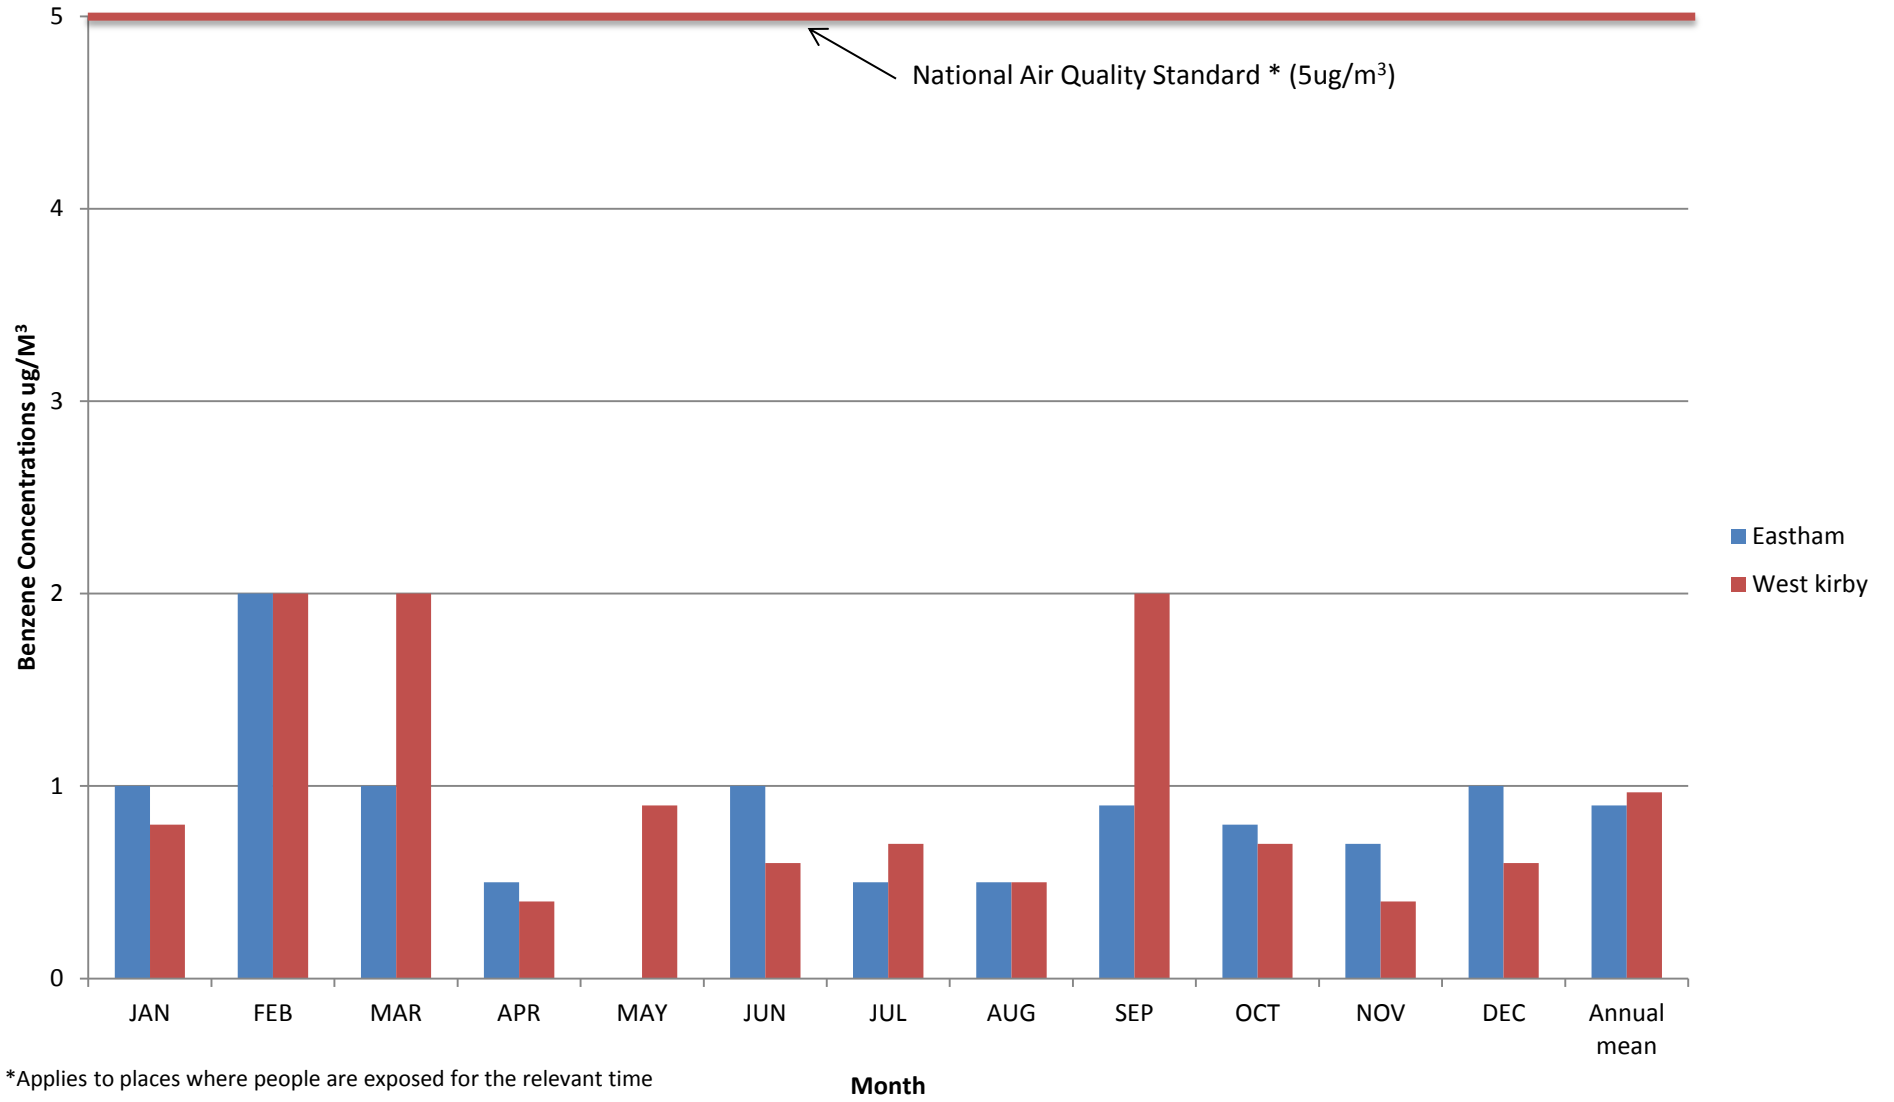

2018 Monitored Benzene Results Jan 2018- December 2018

*Applies to places where people are exposed for the relevant time