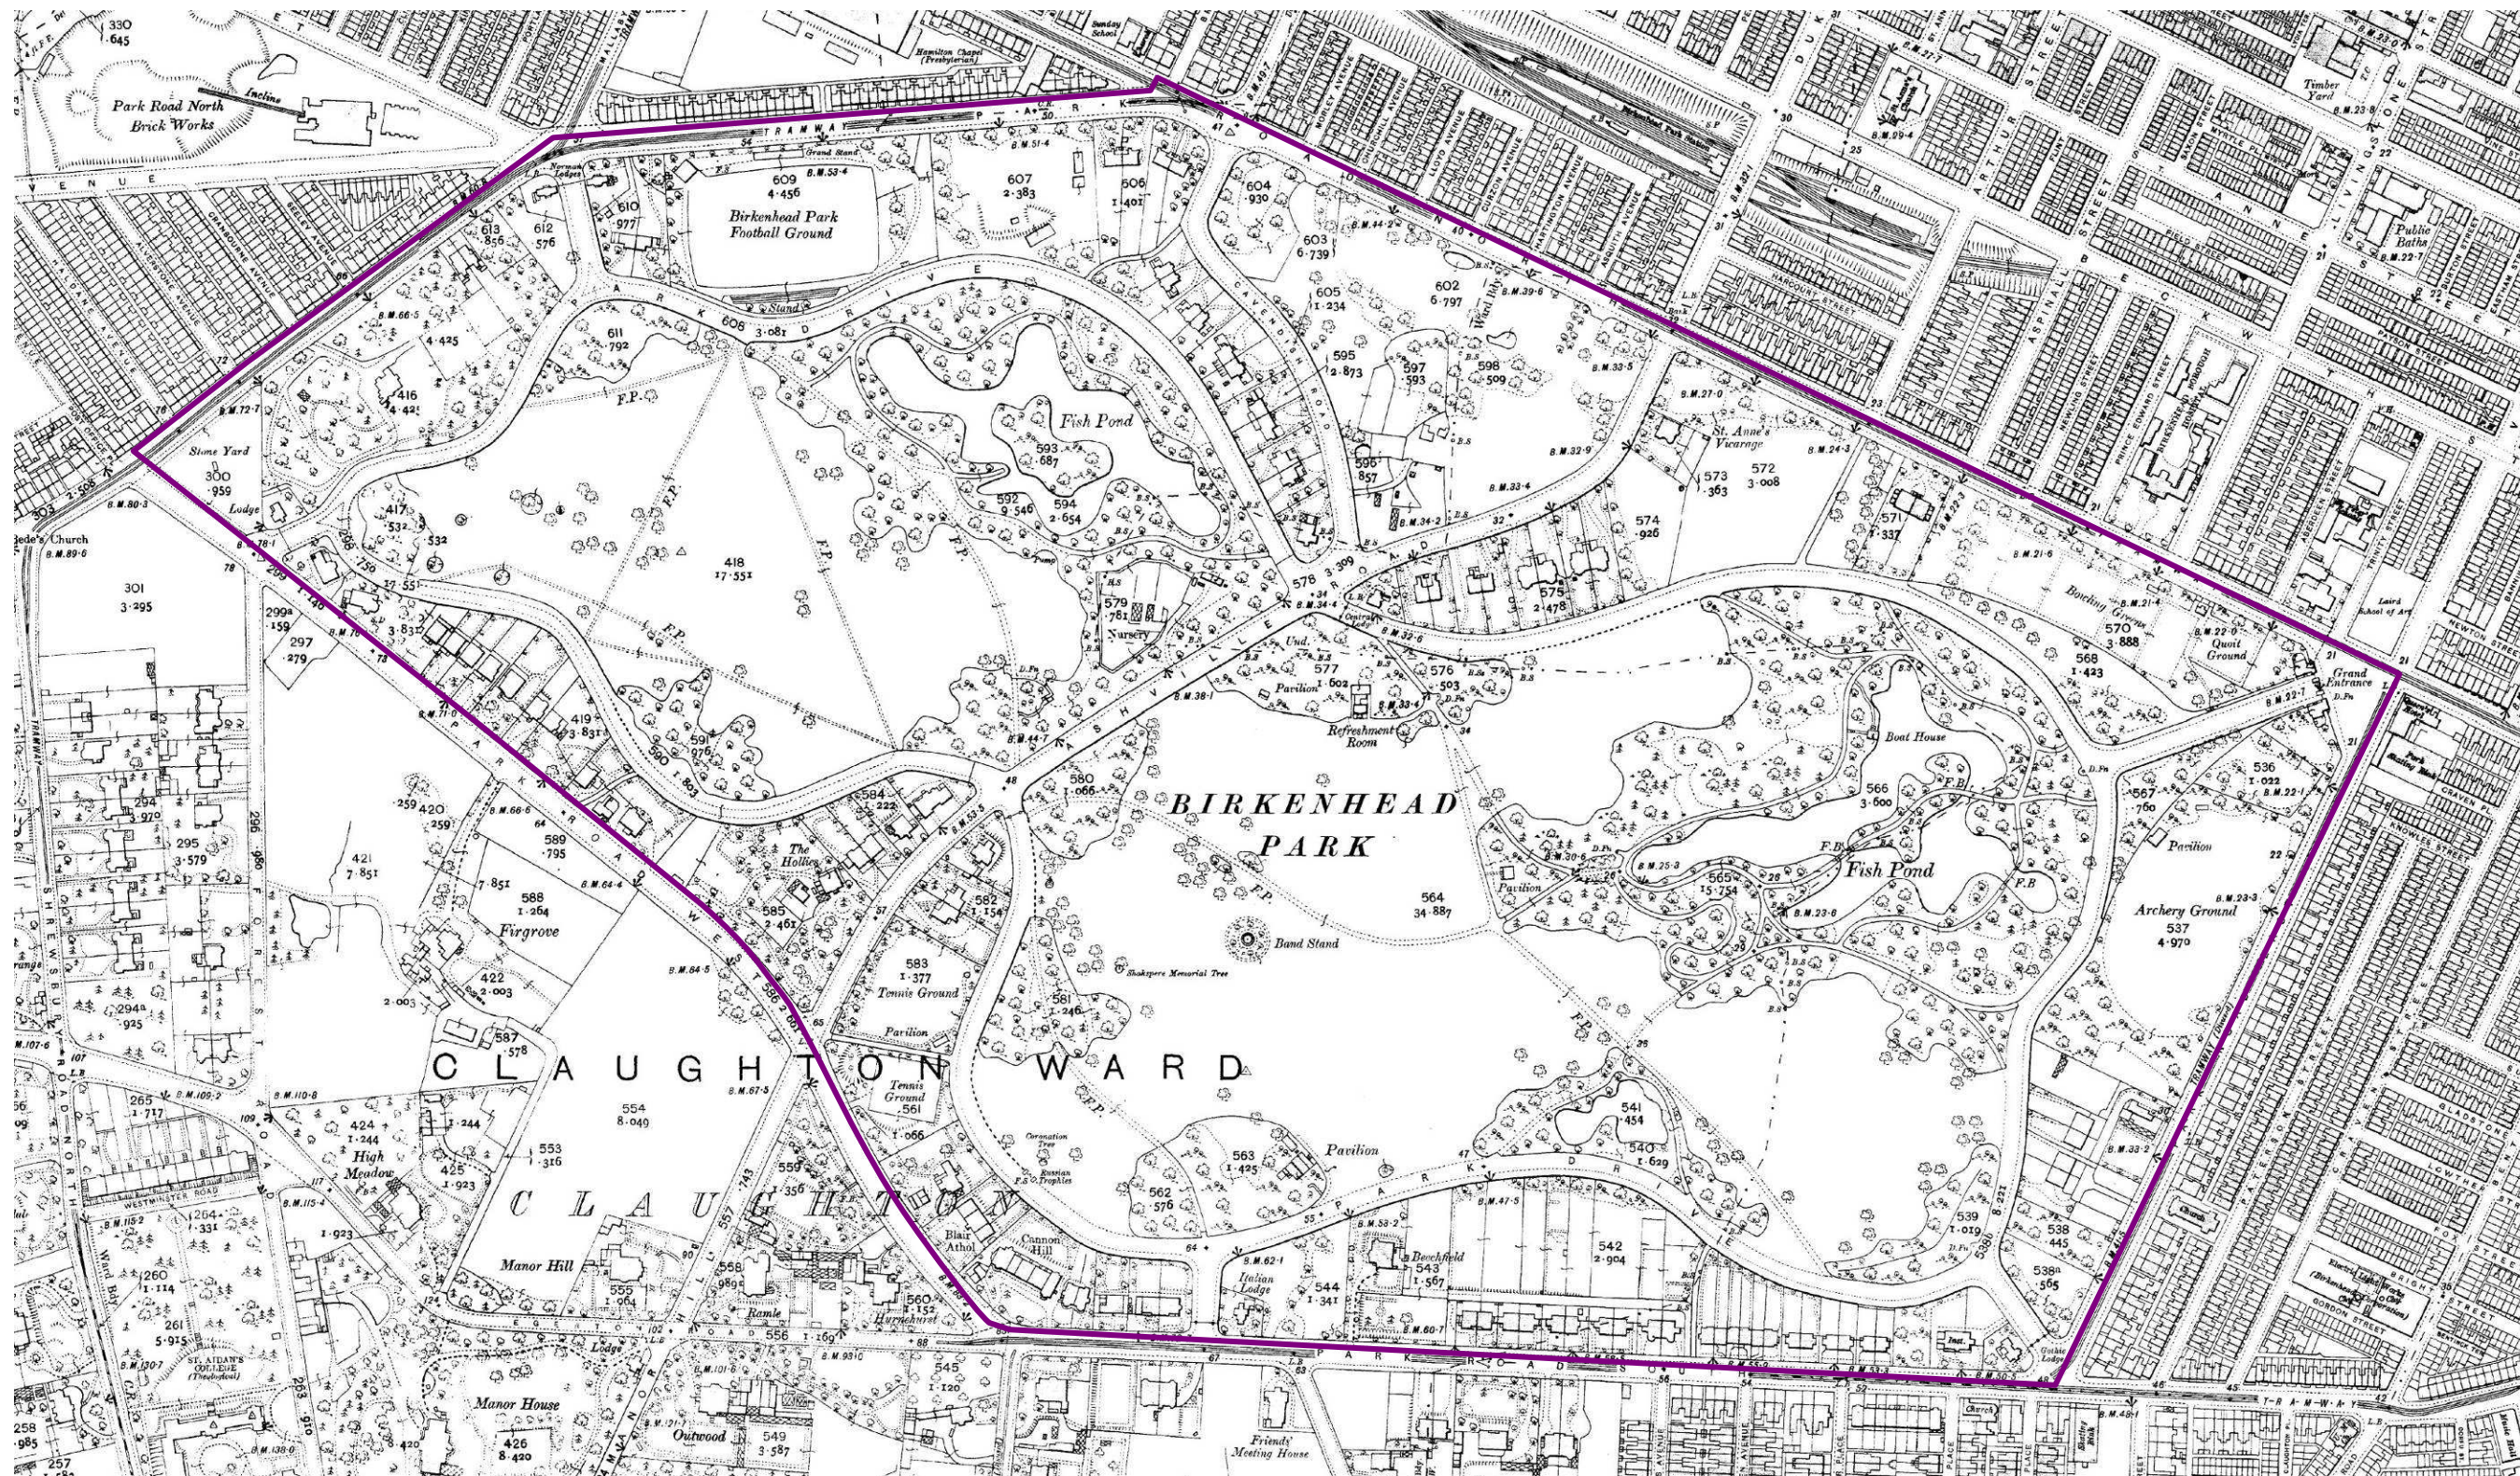

BIRKENHEAD PARK CONSERVATION AREA APPRAISAL & MANAGEMENT PLAN

BIRKENHEAD PARK CONSERVATION AREA APPRAISAL AND MANAGEMENT PLAN

APPENDIX E – HISTORIC PLANS – C. 1890S

Donald Insall Associates Ltd, 2007 – Wirral Council 2009