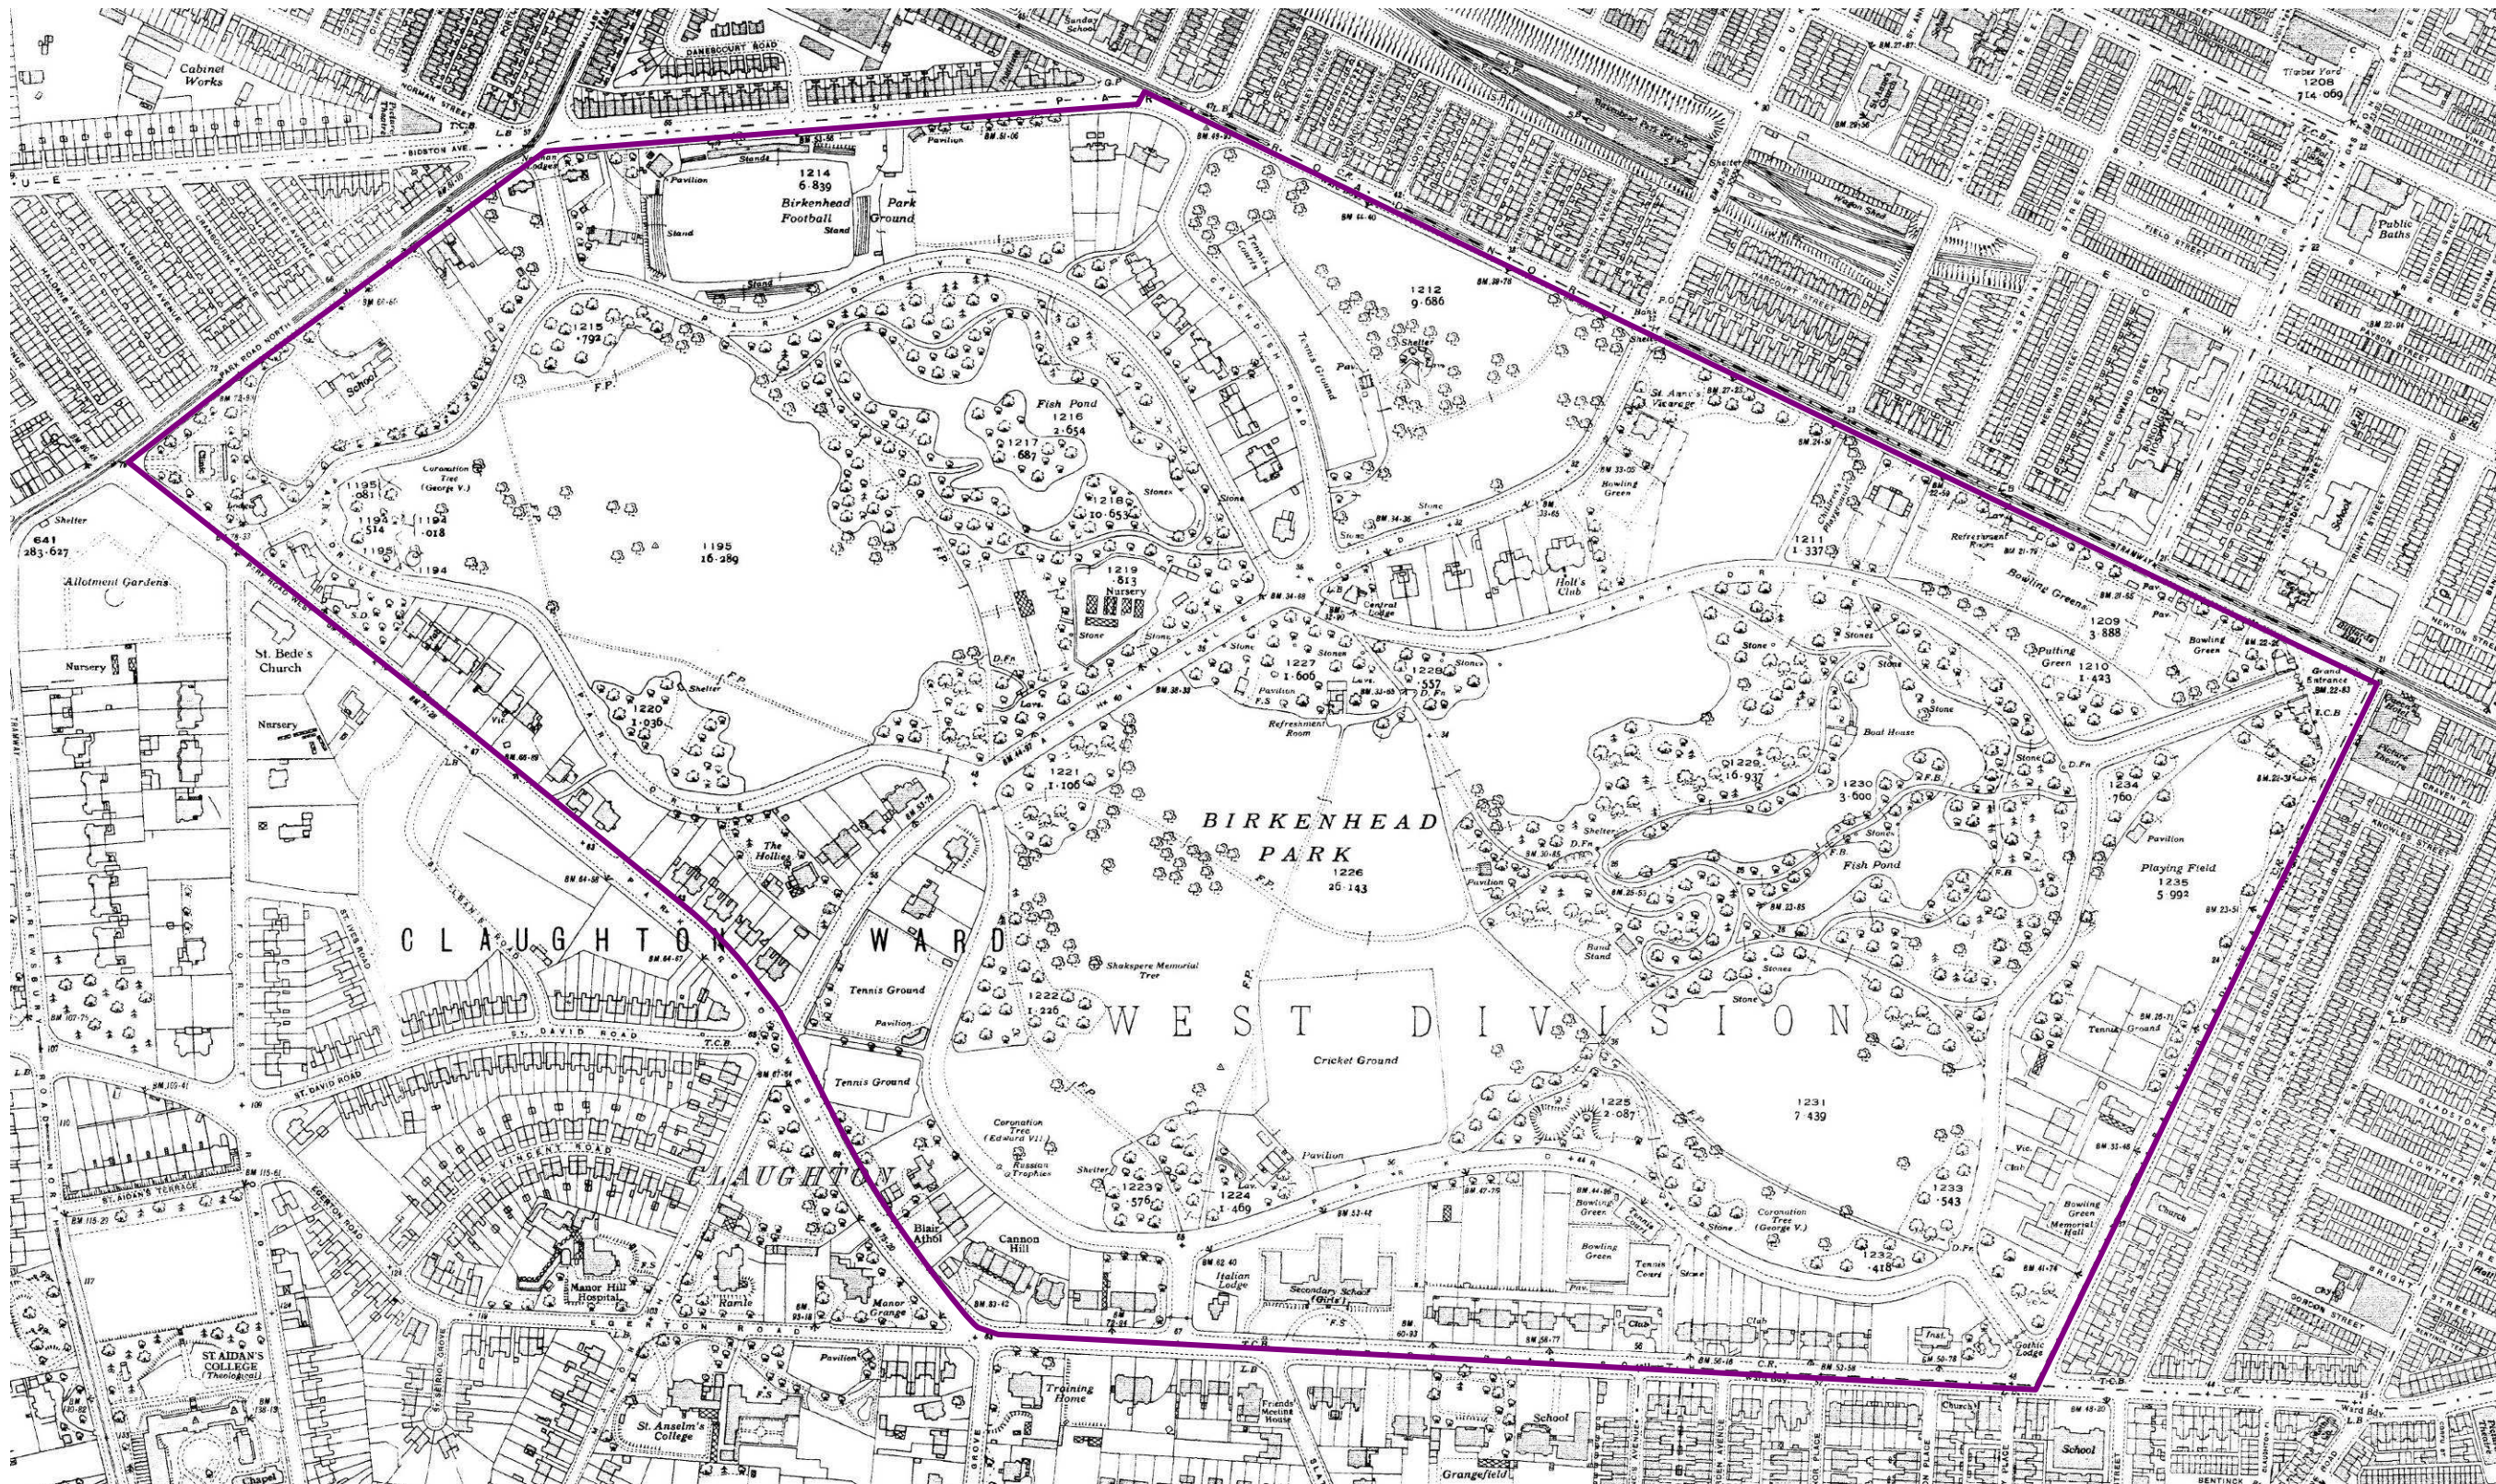

BIRKENHEAD PARK CONSERVATION AREA APPRAISAL & MANAGEMENT PLAN

BIRKENHEAD PARK CONSERVATION AREA APPRAISAL AND MANAGEMENT PLAN

APPENDIX E – HISTORIC PLANS – C. 1890S

Donald Insall Associates Ltd, 2007 – Wirral Council 2009

BIRKENHEAD PARK CONSERVATION AREA APPRAISAL AND MANAGEMENT PLAN

APPENDIX E – HISTORIC PLANS – C. 1910S

Donald Insall Associates Ltd, 2007 – Wirral Council 2009

BIRKENHEAD PARK CONSERVATION AREA APPRAISAL & MANAGEMENT PLAN