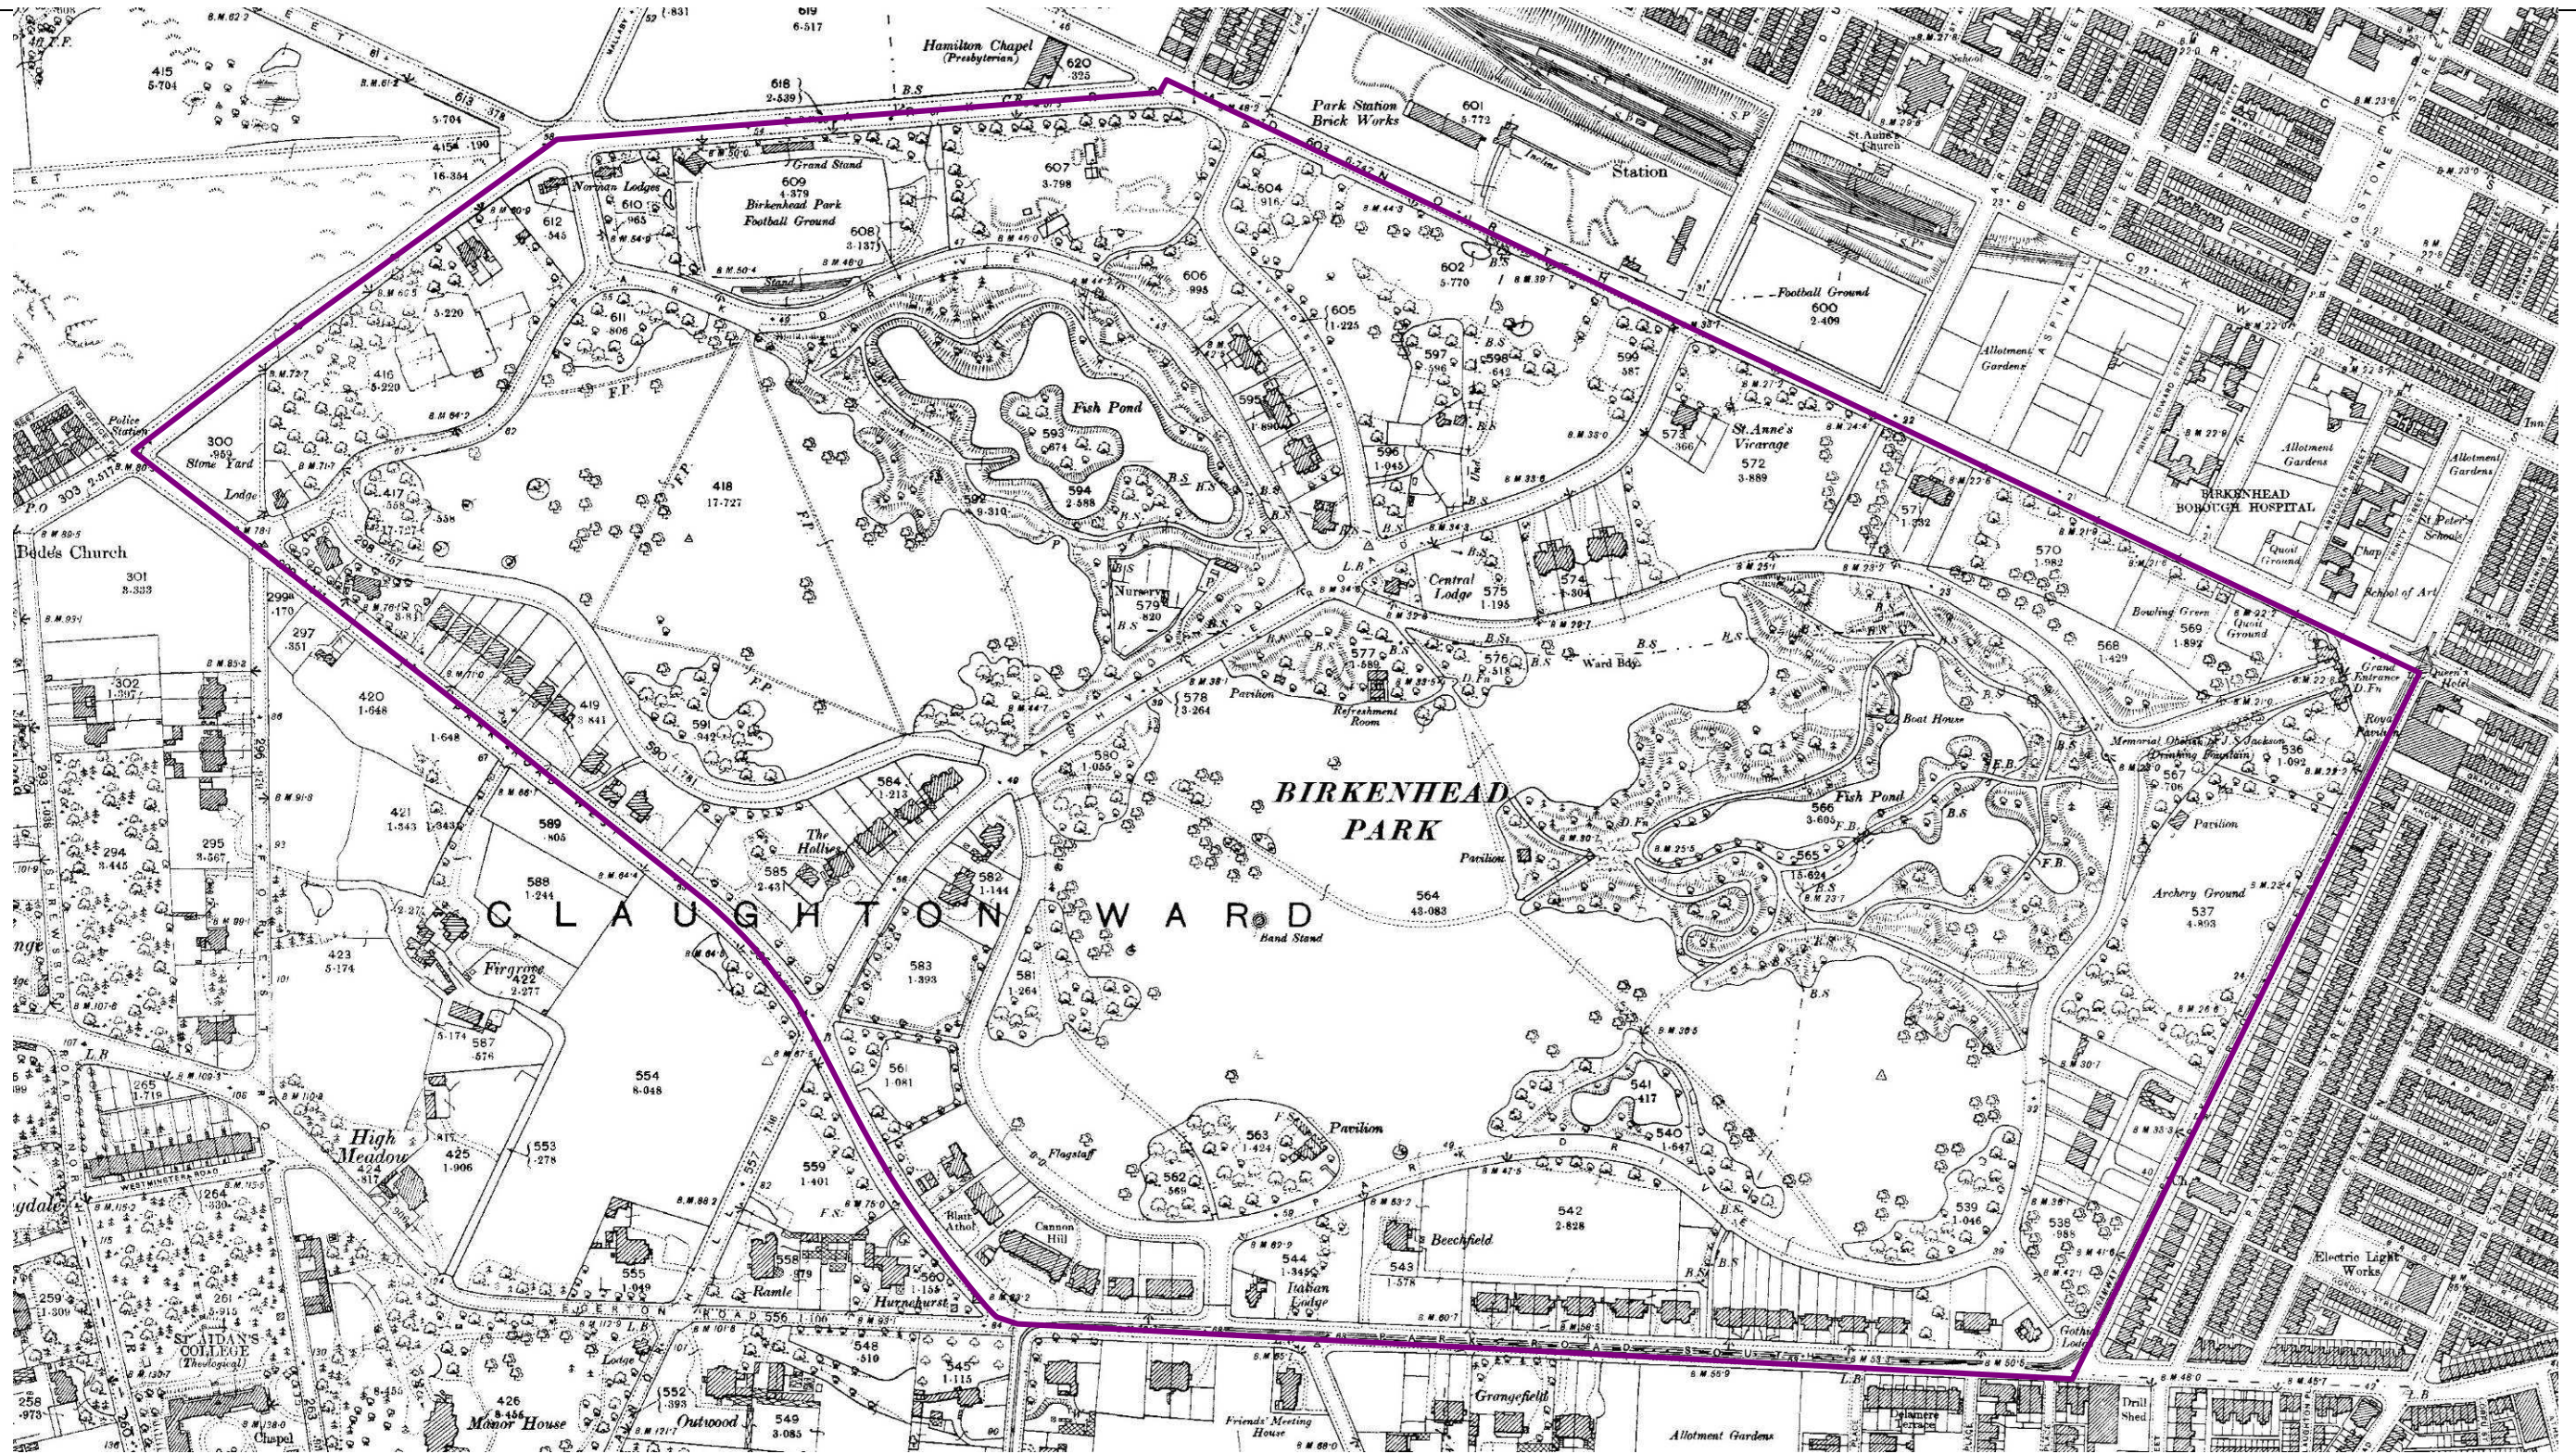

BIRKENHEAD PARK CONSERVATION AREA APPRAISAL & MANAGEMENT PLAN

BIRKENHEAD PARK CONSERVATION AREA APPRAISAL AND MANAGEMENT PLAN

APPENDIX E – HISTORIC PLANS – C. 1890S

Donald Insall Associates Ltd, 2007 – Wirral Council 2009