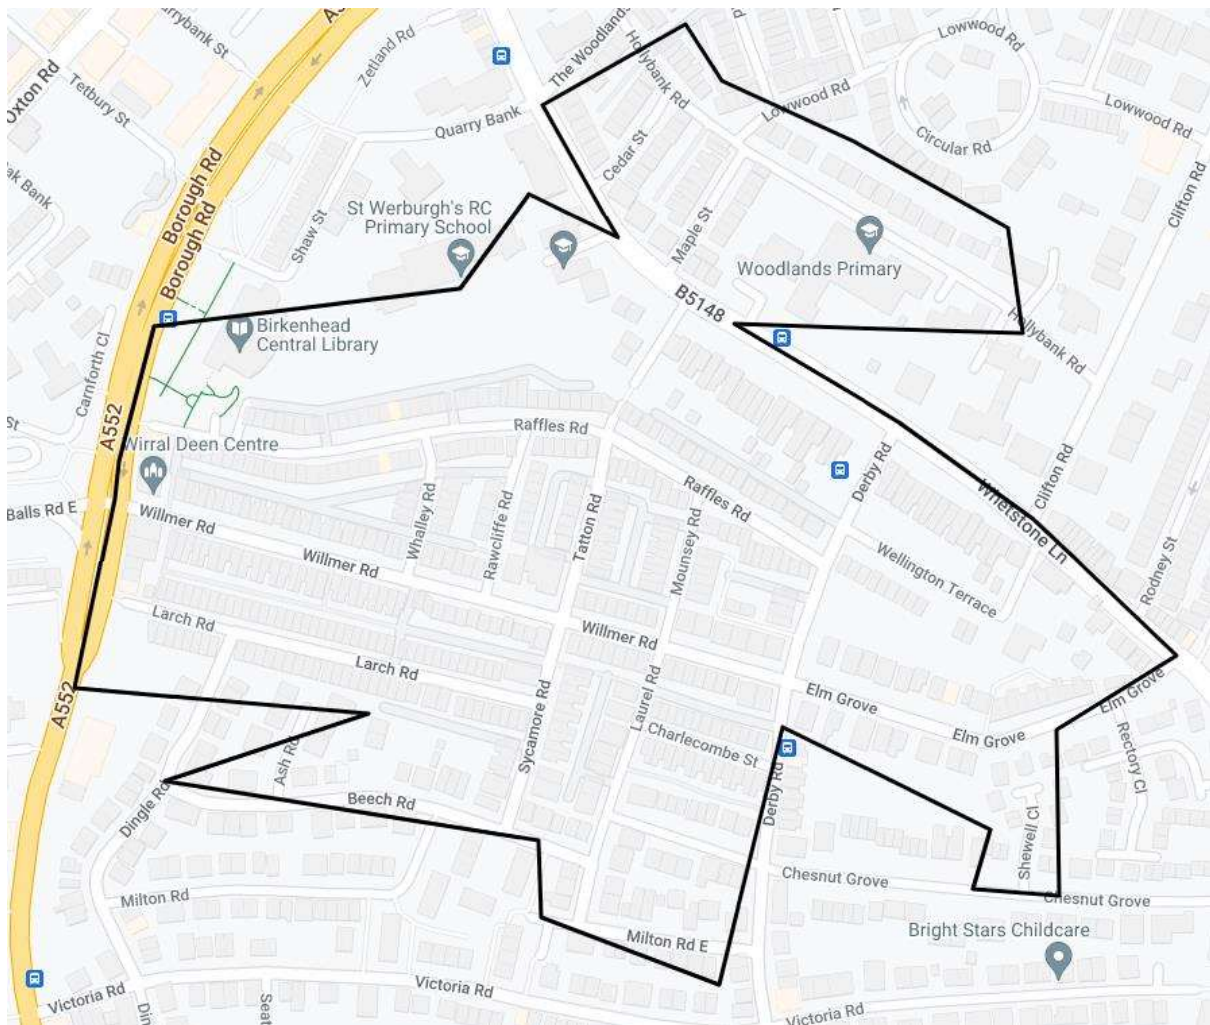

3. Tranmere North Lower Super Output Area (E01007130)

PROPERTY NUMBERS		STREET	POSTCODE	TOWN
2-46	EVENS ONLY	BEECH ROAD	CH42 0JL	BIRKENHEAD
367-391	ODDS ONLY	BOROUGH ROAD	CH42 0HA	BIRKENHEAD
1-15		CEDAR STREET	CH41 2TA	BIRKENHEAD
1-26		CHARLECOMBE STREET	CH42 0HY	BIRKENHEAD
41-68		CHESNUT GROVE	CH42 0HZ	BIRKENHEAD
12-18	EVENS ONLY	DERBY ROAD	CH42 0HT	BIRKENHEAD
1-38		ELM GROVE	CH42 0LA	BIRKENHEAD
6-46	INCLUDES 1-12 HAWTHORNE HOUSE	HOLLYBANK ROAD	CH41 2SY	BIRKENHEAD
1-87		LARCH ROAD	CH42 0JG CH42 0JQ	BIRKENHEAD
2-30		LAUREL ROAD	CH42 0JA	BIRKENHEAD
1-22		MAPLE STREET	CH41 2SZ	BIRKENHEAD
1-16		MILTON ROAD EAST	CH42 0NJ	BIRKENHEAD
1-18		MOUNSEY ROAD	CH42 0HS	BIRKENHEAD
1-4		PARK GROVE	CH41 2TD	BIRKENHEAD