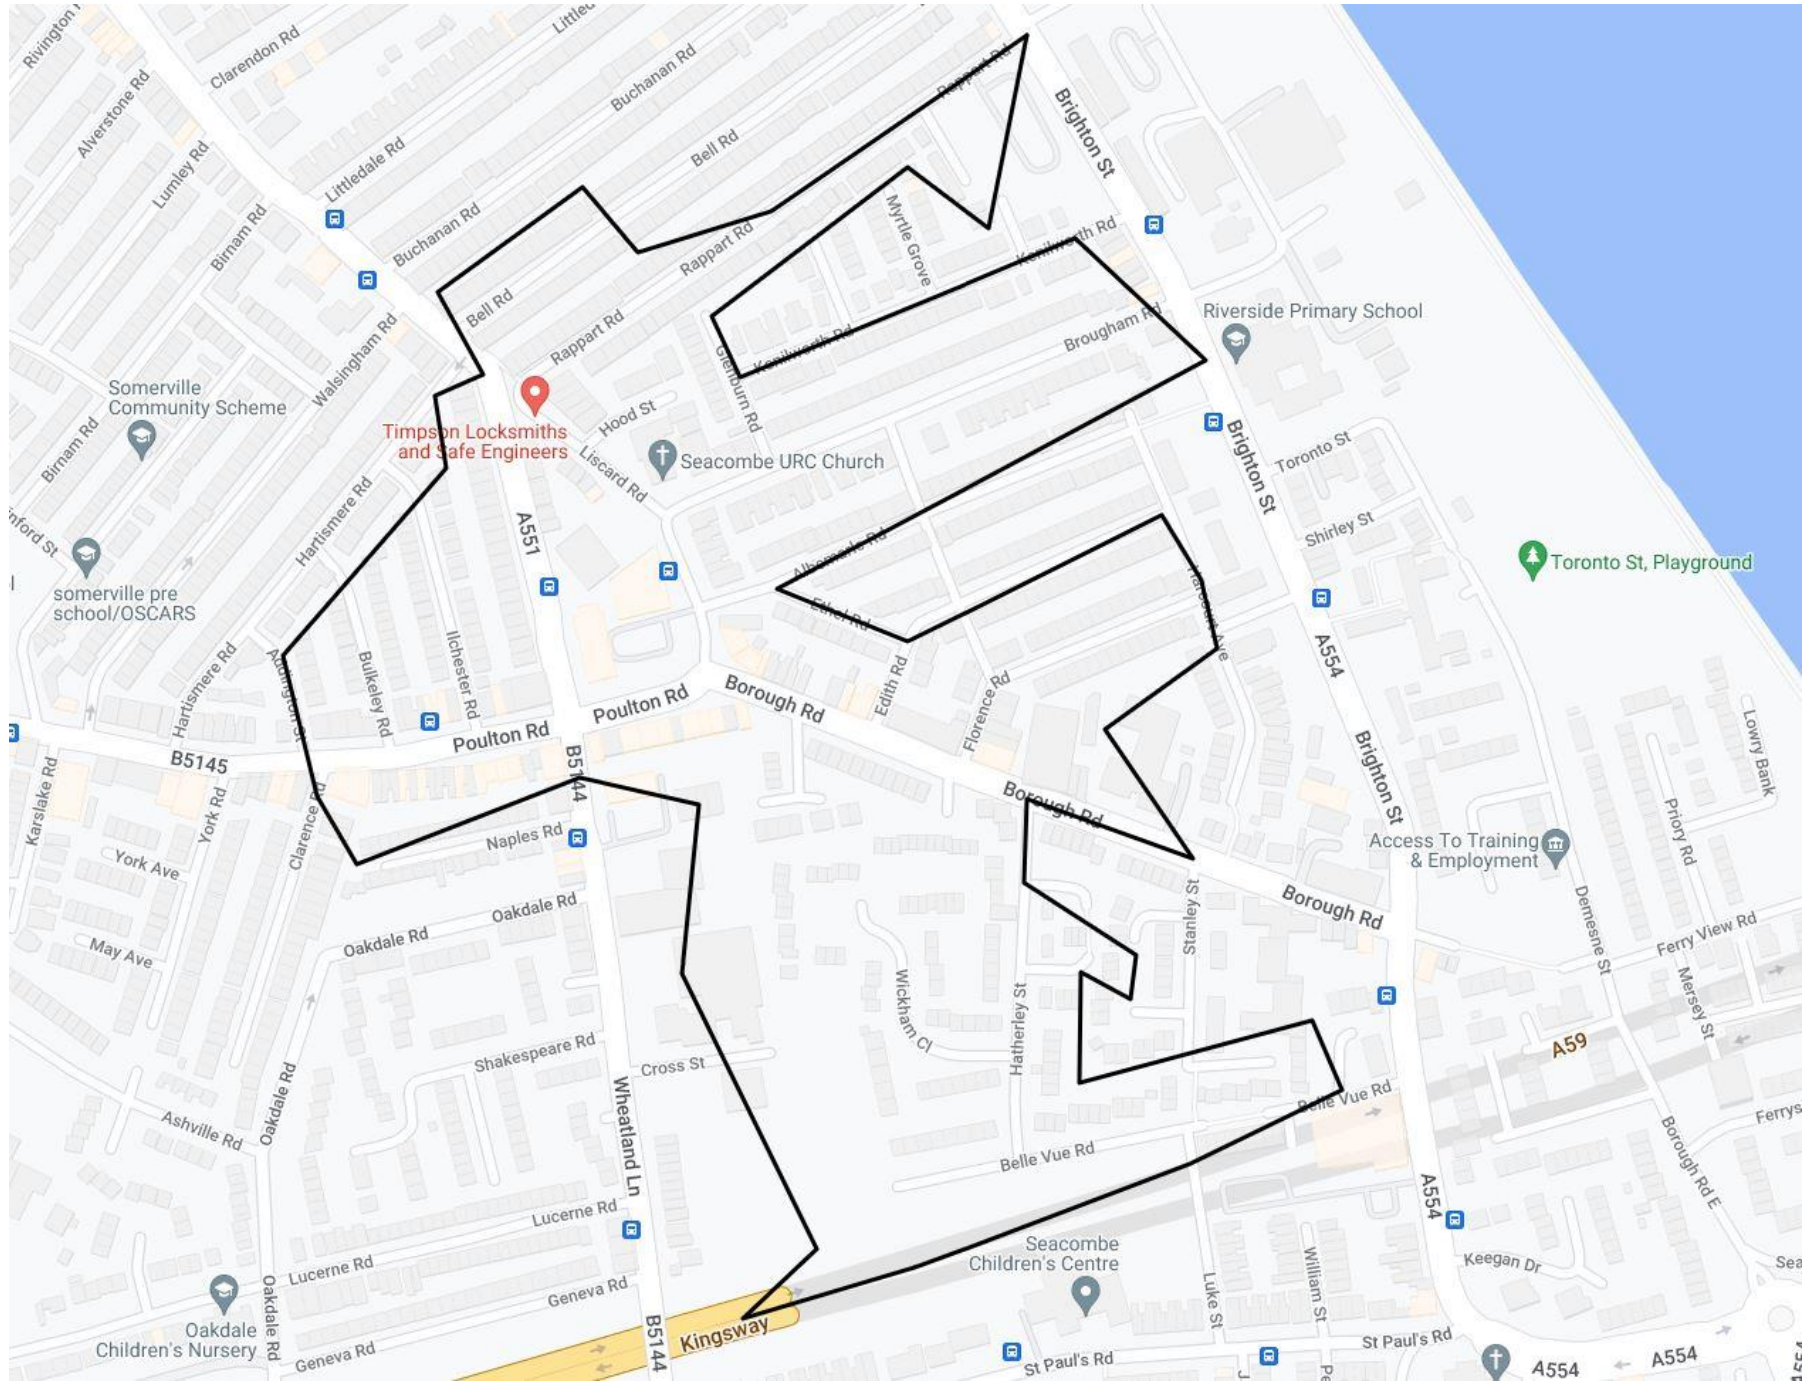

Selective Licensing LSOA Boundaries – 1 October 2020 to 30 September 2025 Scheme

Birkenhead South (LSOA E01007129)

Egerton North (LSOA E01007179)

Egremont Promenade South (LSOA E01007215) (excluding properties within Mariners' Park as shown by the red boundary)

Egremont South (LSOA E01007275)

Seacombe Library (LSOA E01007278)

Tranmere Lairds (LSOA E1007291)