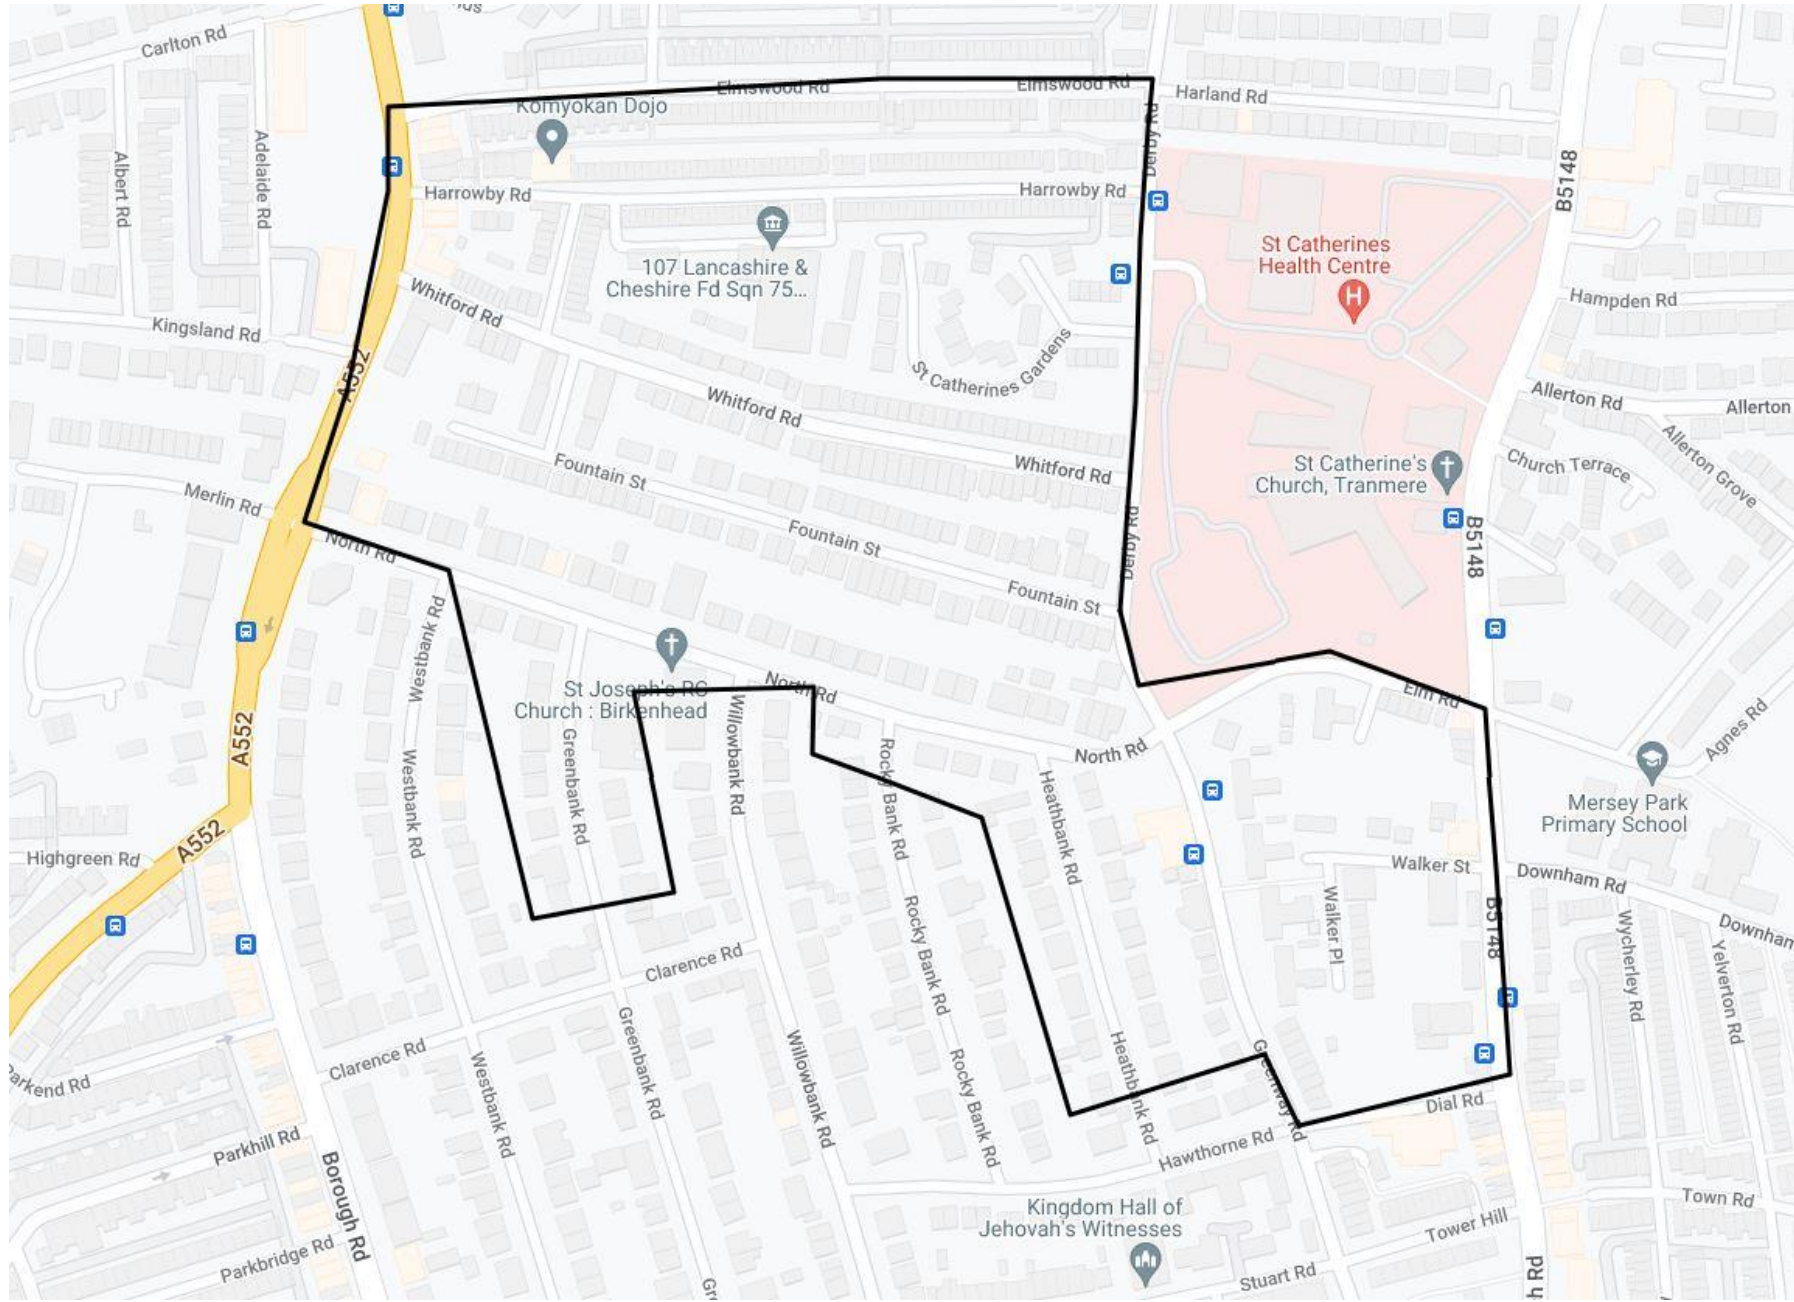

Selective Licensing LSOA Boundaries – 1 October 2020 to 30 September 2025 Scheme

Birkenhead South (LSOA E01007129)

Egerton North (LSOA E01007179)

Egremont Promenade South (LSOA E01007215) (excluding properties within Mariners' Park as shown by the red boundary)

Egremont South (LSOA E01007275)

Seacombe Library (LSOA E01007278)

Tranmere Lairds (LSOA E1007291)