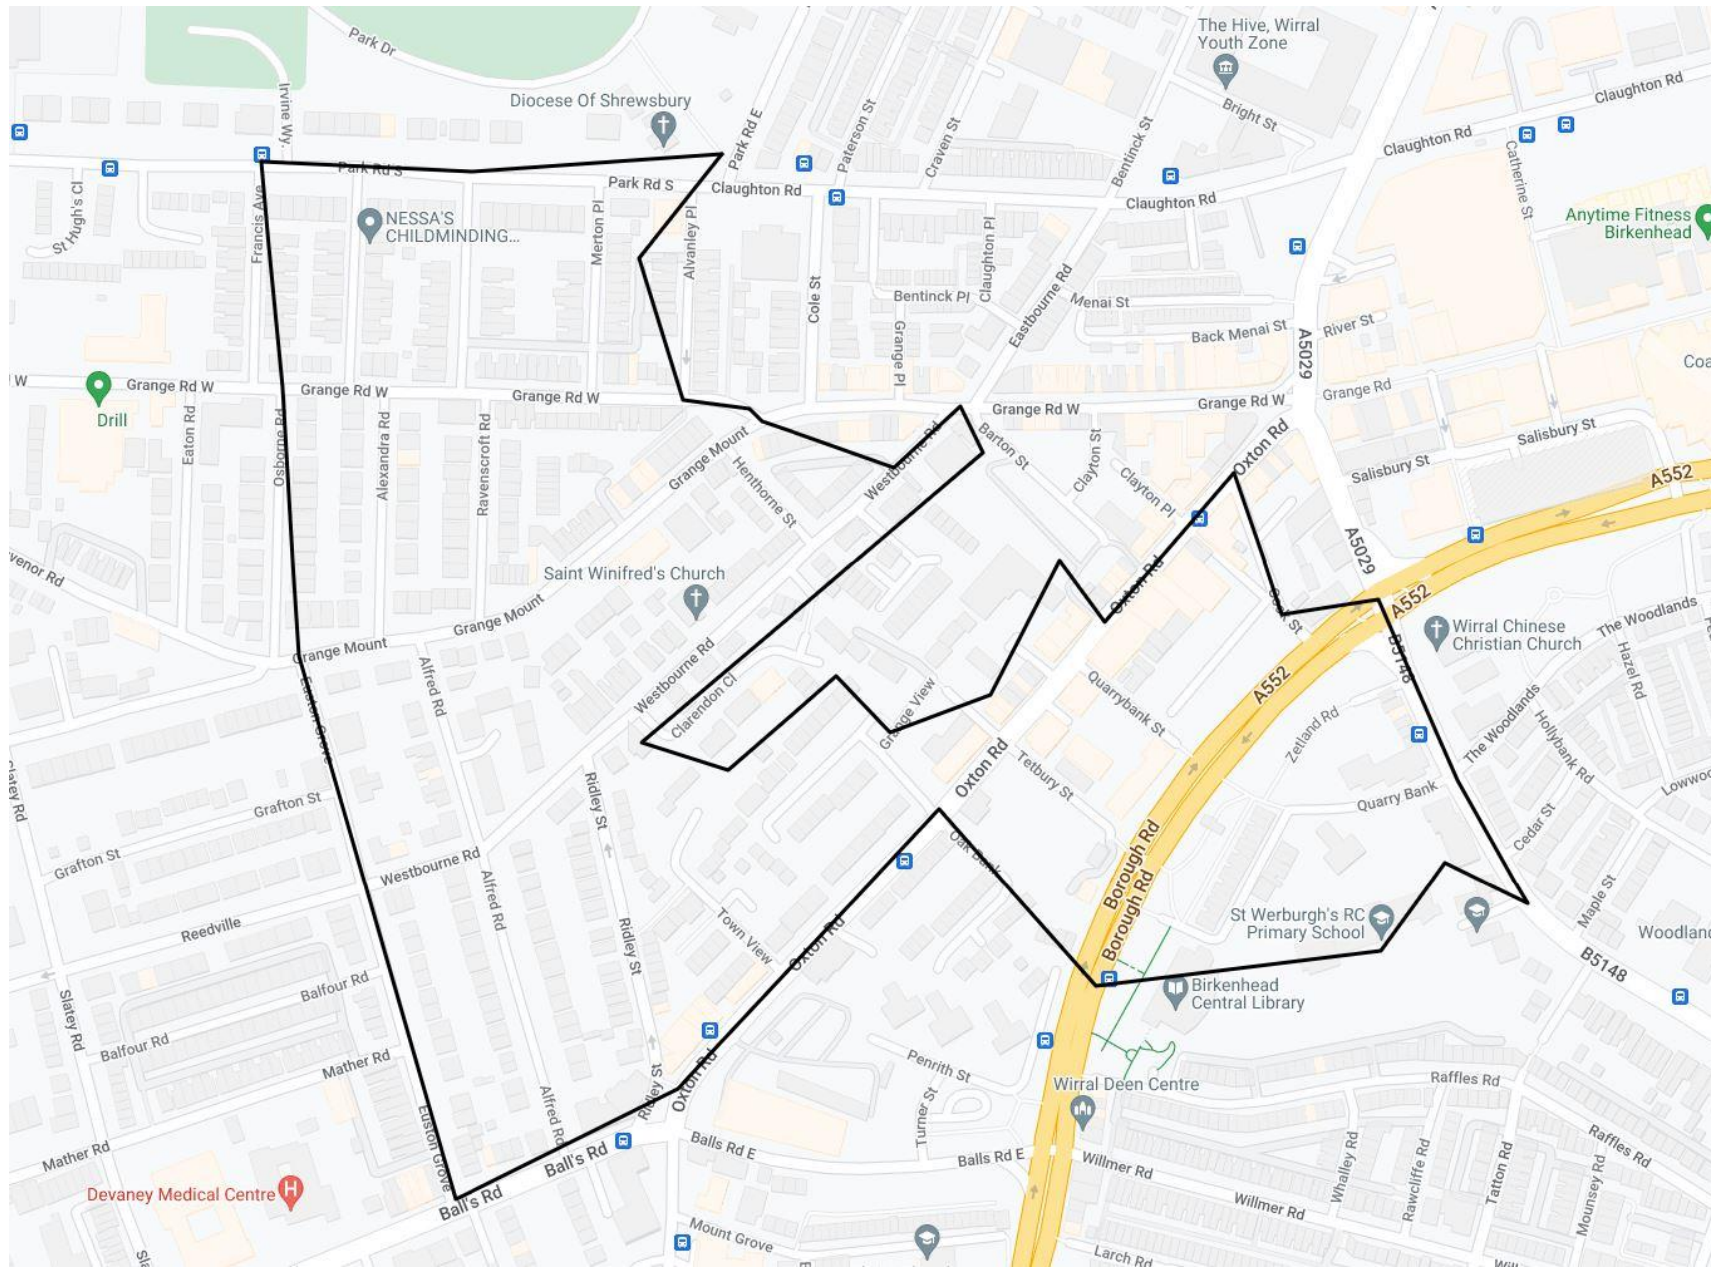

Selective Licensing LSOA Boundaries – 1 October 2020 to 30 September 2025 Scheme

Birkenhead South (LSOA E01007129)

Egerton North (LSOA E01007179)

Egremont Promenade South (LSOA E01007215) (excluding properties within Mariners' Park as shown by the red boundary)

Egremont South (LSOA E01007275)

Seacombe Library (LSOA E01007278)

Tranmere Lairds (LSOA E1007291)