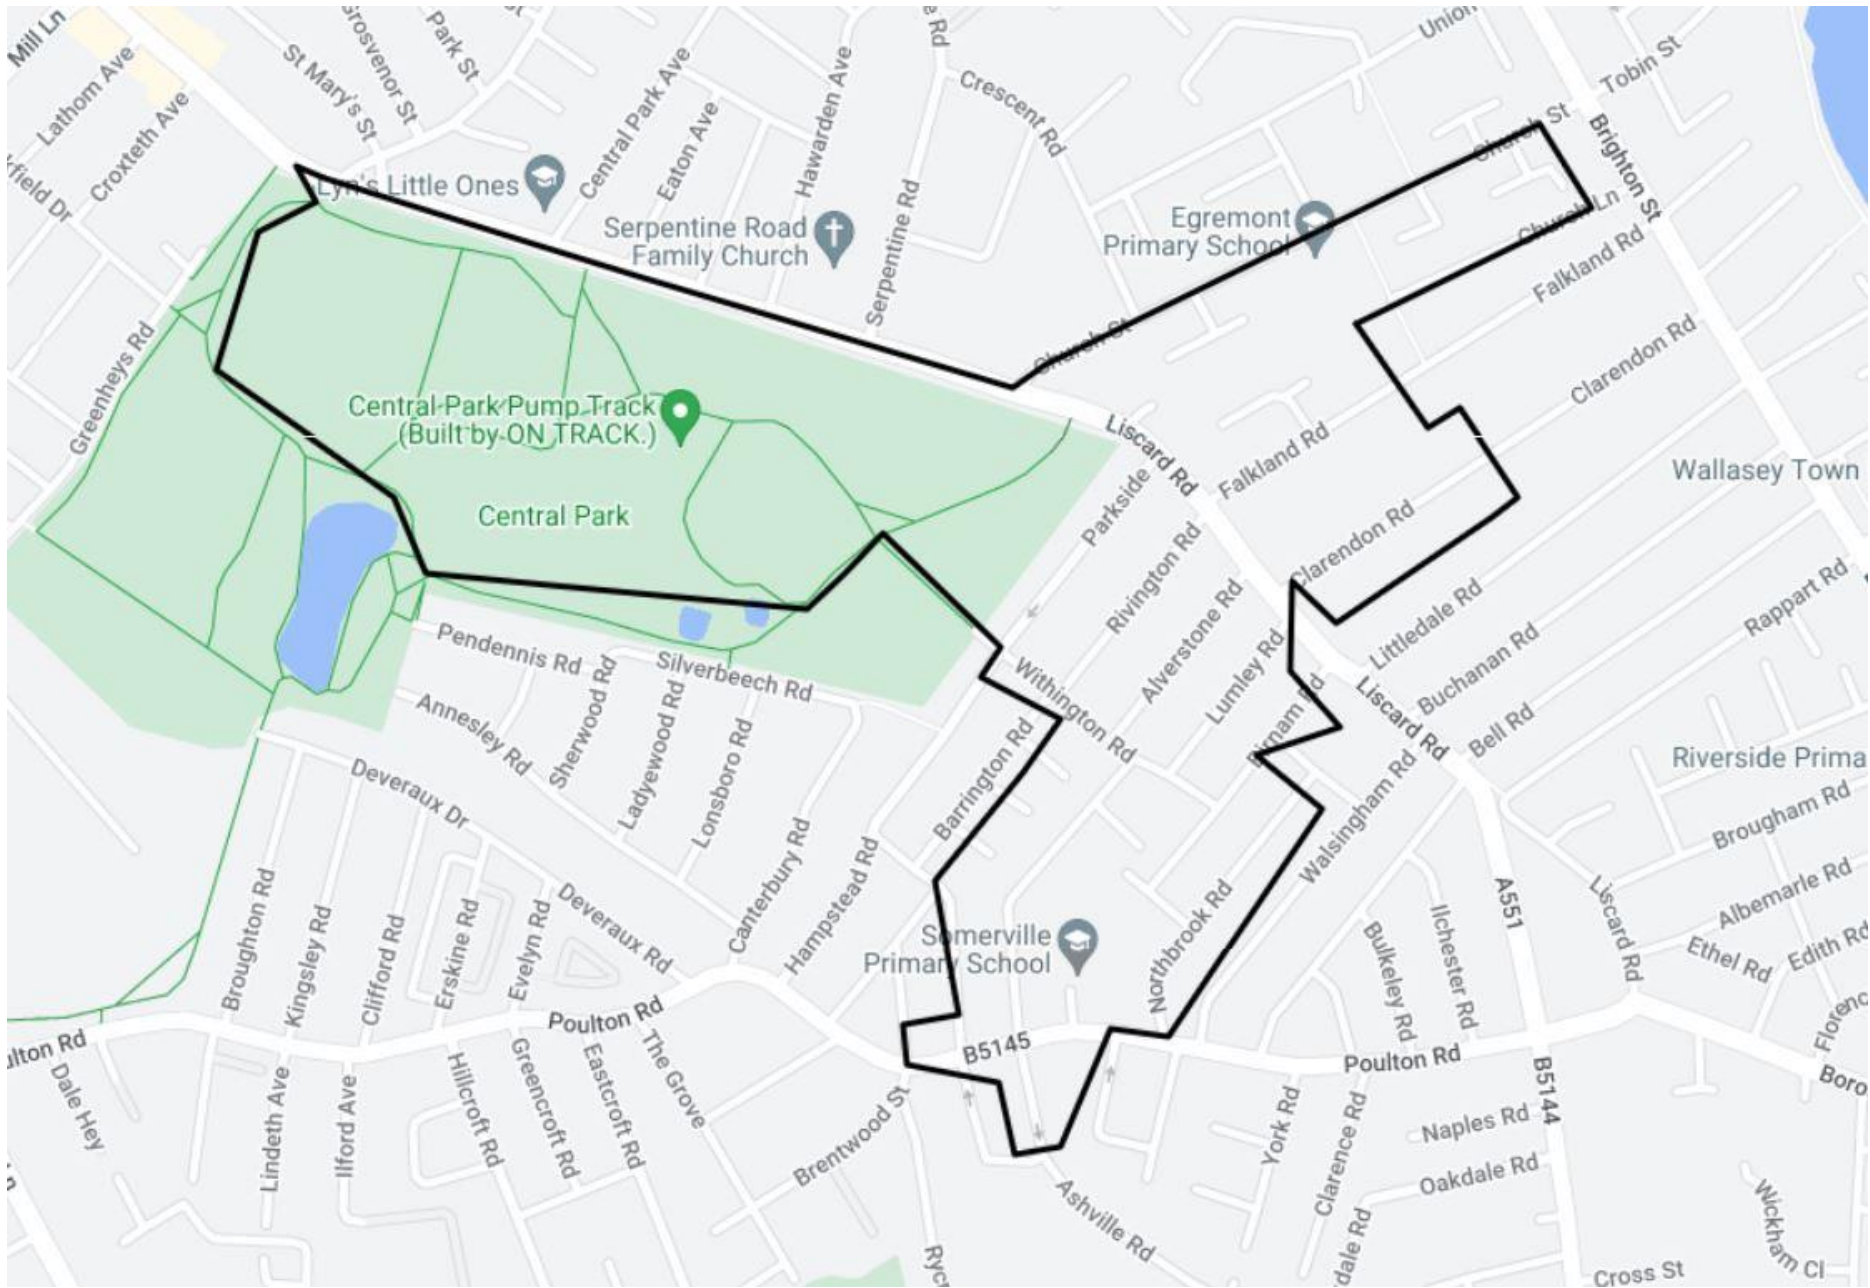

Selective Licensing LSOA Boundaries – 1 October 2020 to 30 September 2025 Scheme

Birkenhead South (LSOA E01007129)

Egerton North (LSOA E01007179)

Egremont Promenade South (LSOA E01007215) (excluding properties within Mariners' Park as shown by the red boundary)

Egremont South (LSOA E01007275)

Seacombe Library (LSOA E01007278)

Tranmere Lairds (LSOA E1007291)