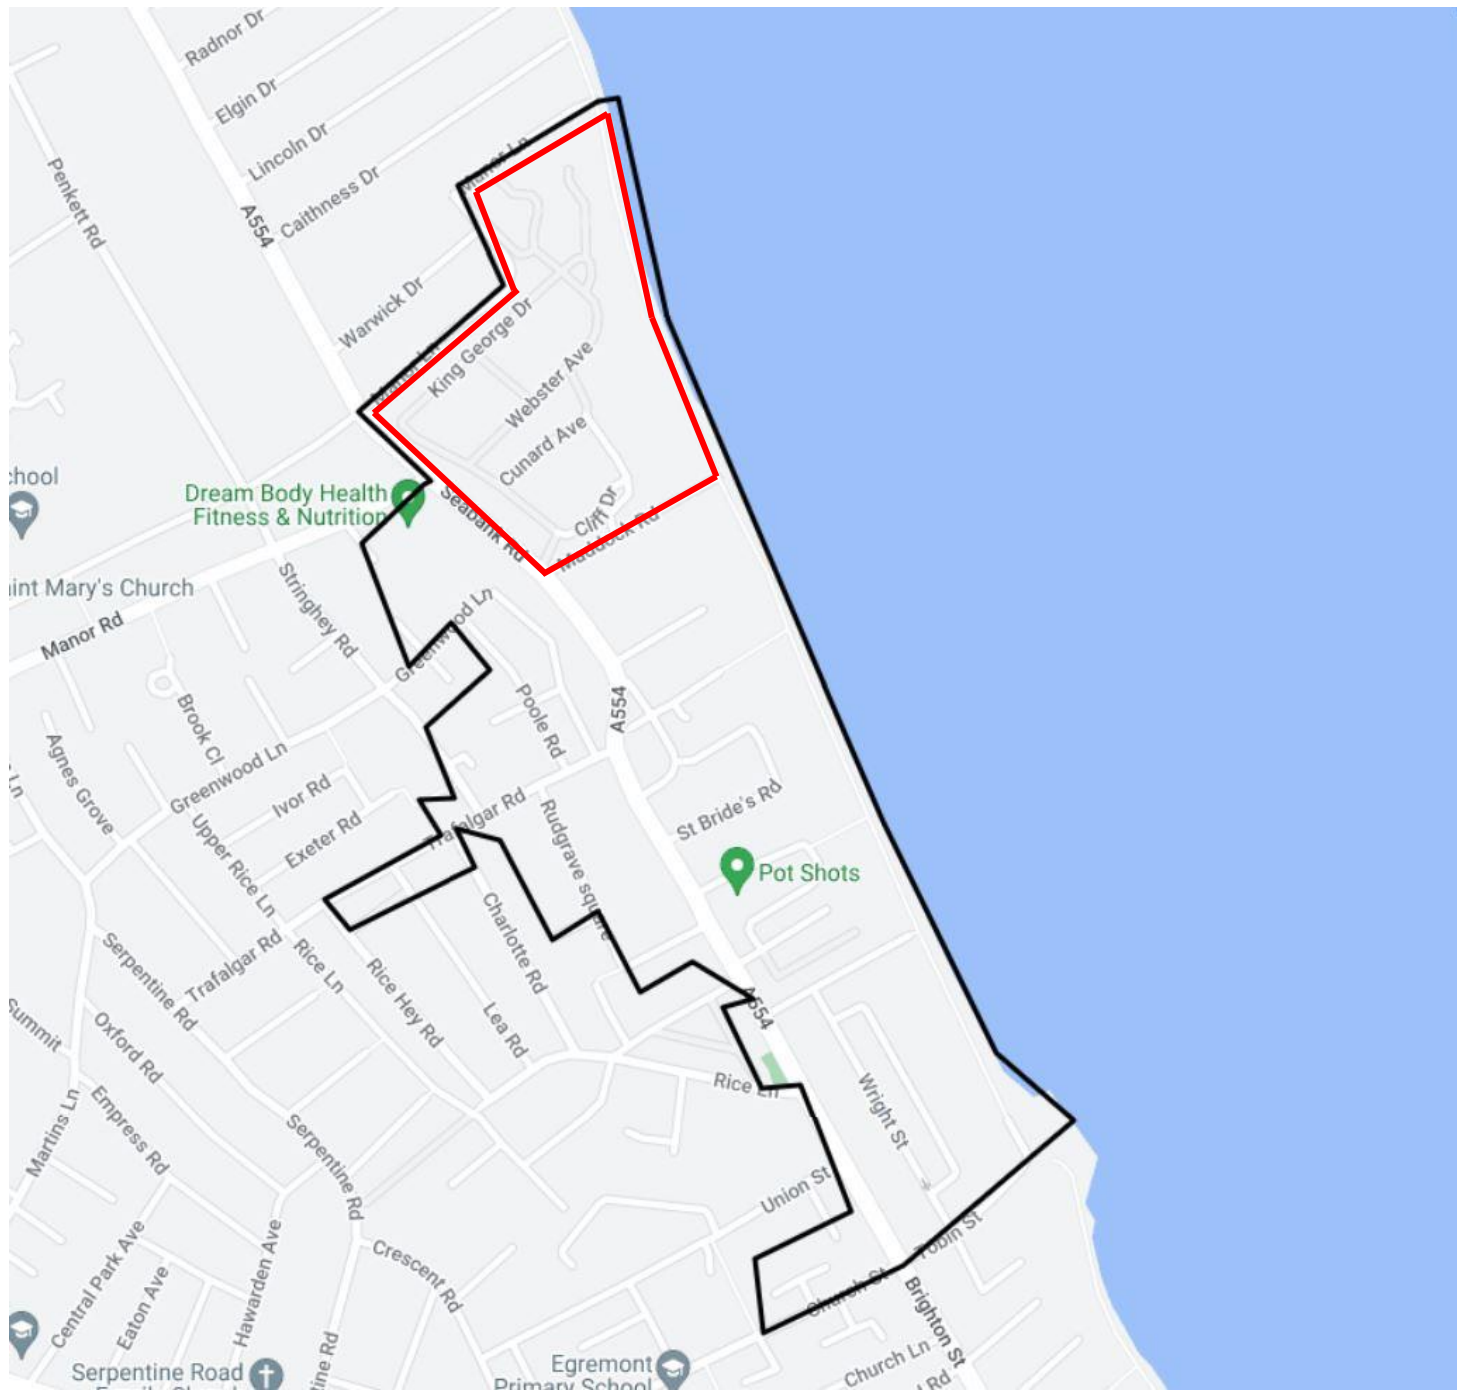

Selective Licensing LSOA Boundaries – 1 October 2020 to 30 September 2025 Scheme

Birkenhead South (LSOA E01007129)

Egerton North (LSOA E01007179)

Egremont Promenade South (LSOA E01007215) (excluding properties within Mariners' Park as shown by the red boundary)

Egremont South (LSOA E01007275)

Seacombe Library (LSOA E01007278)

Tranmere Lairds (LSOA E1007291)