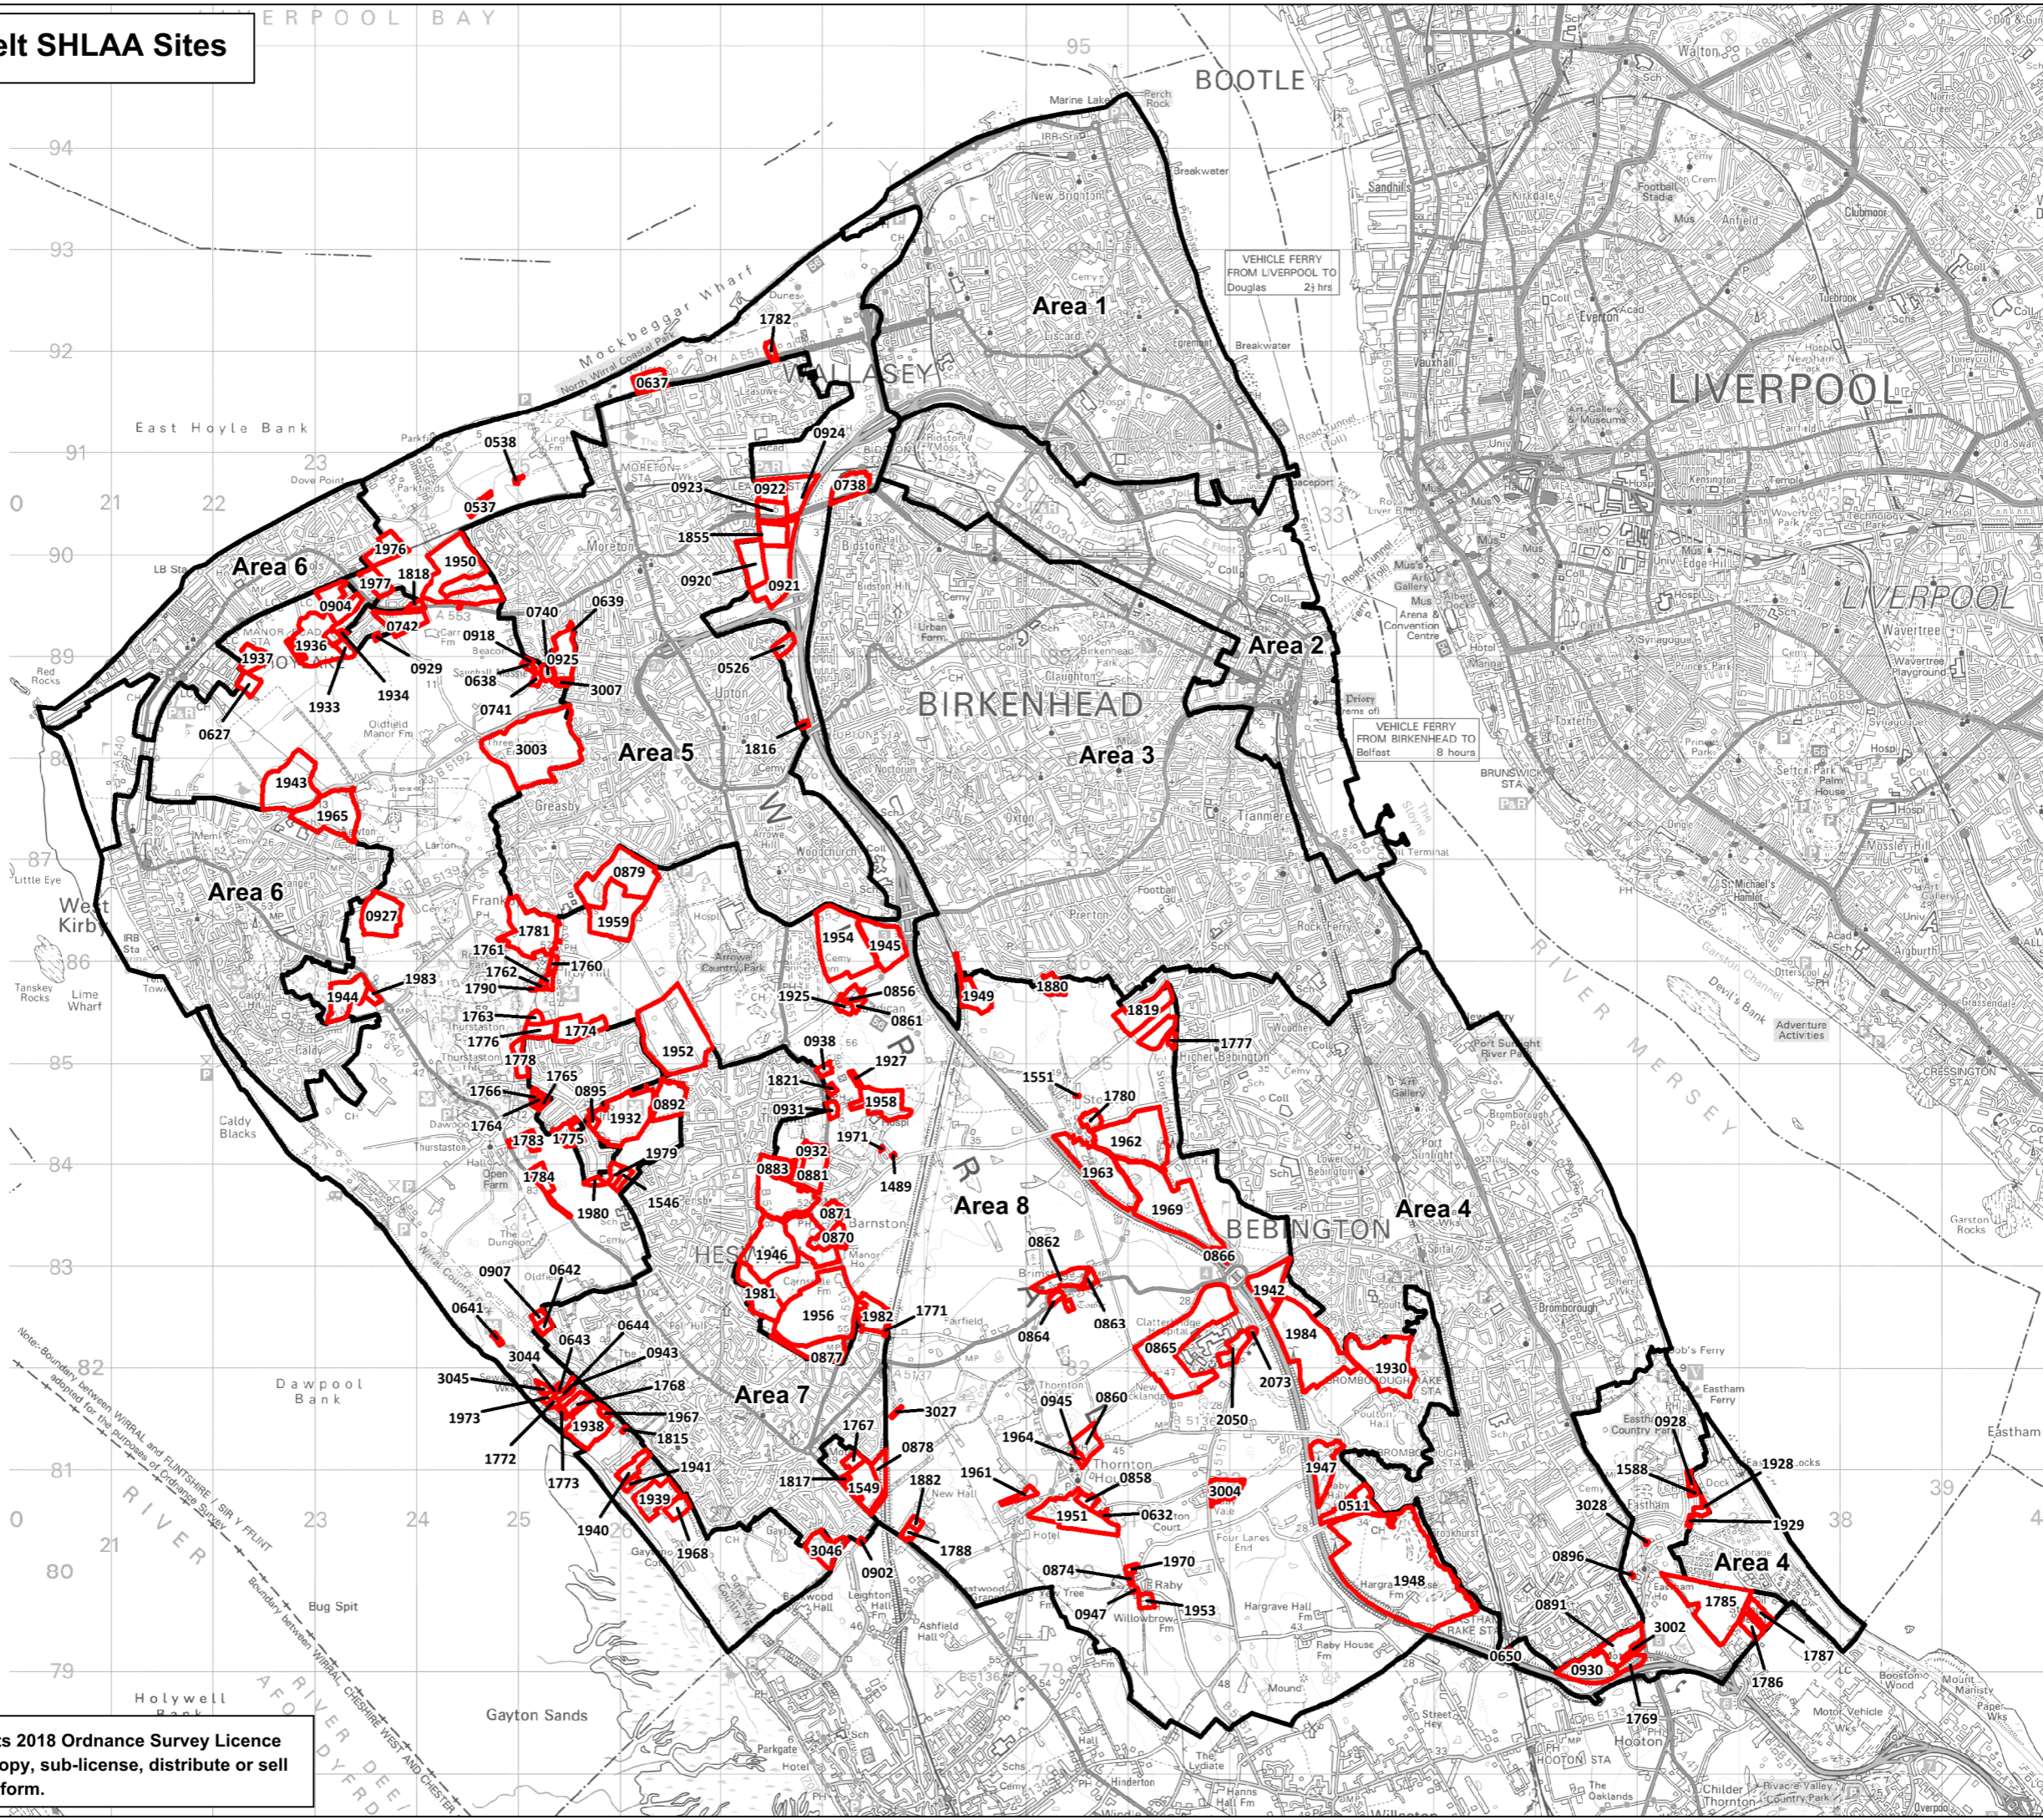

Appendix 3 - Green Belt SHLAA Sites

© Crown copyright and database rights 2018 Ordnance Survey Licence 100019803. You are not permitted to copy, sub-license, distribute or sell any of this data to third parties in any form.