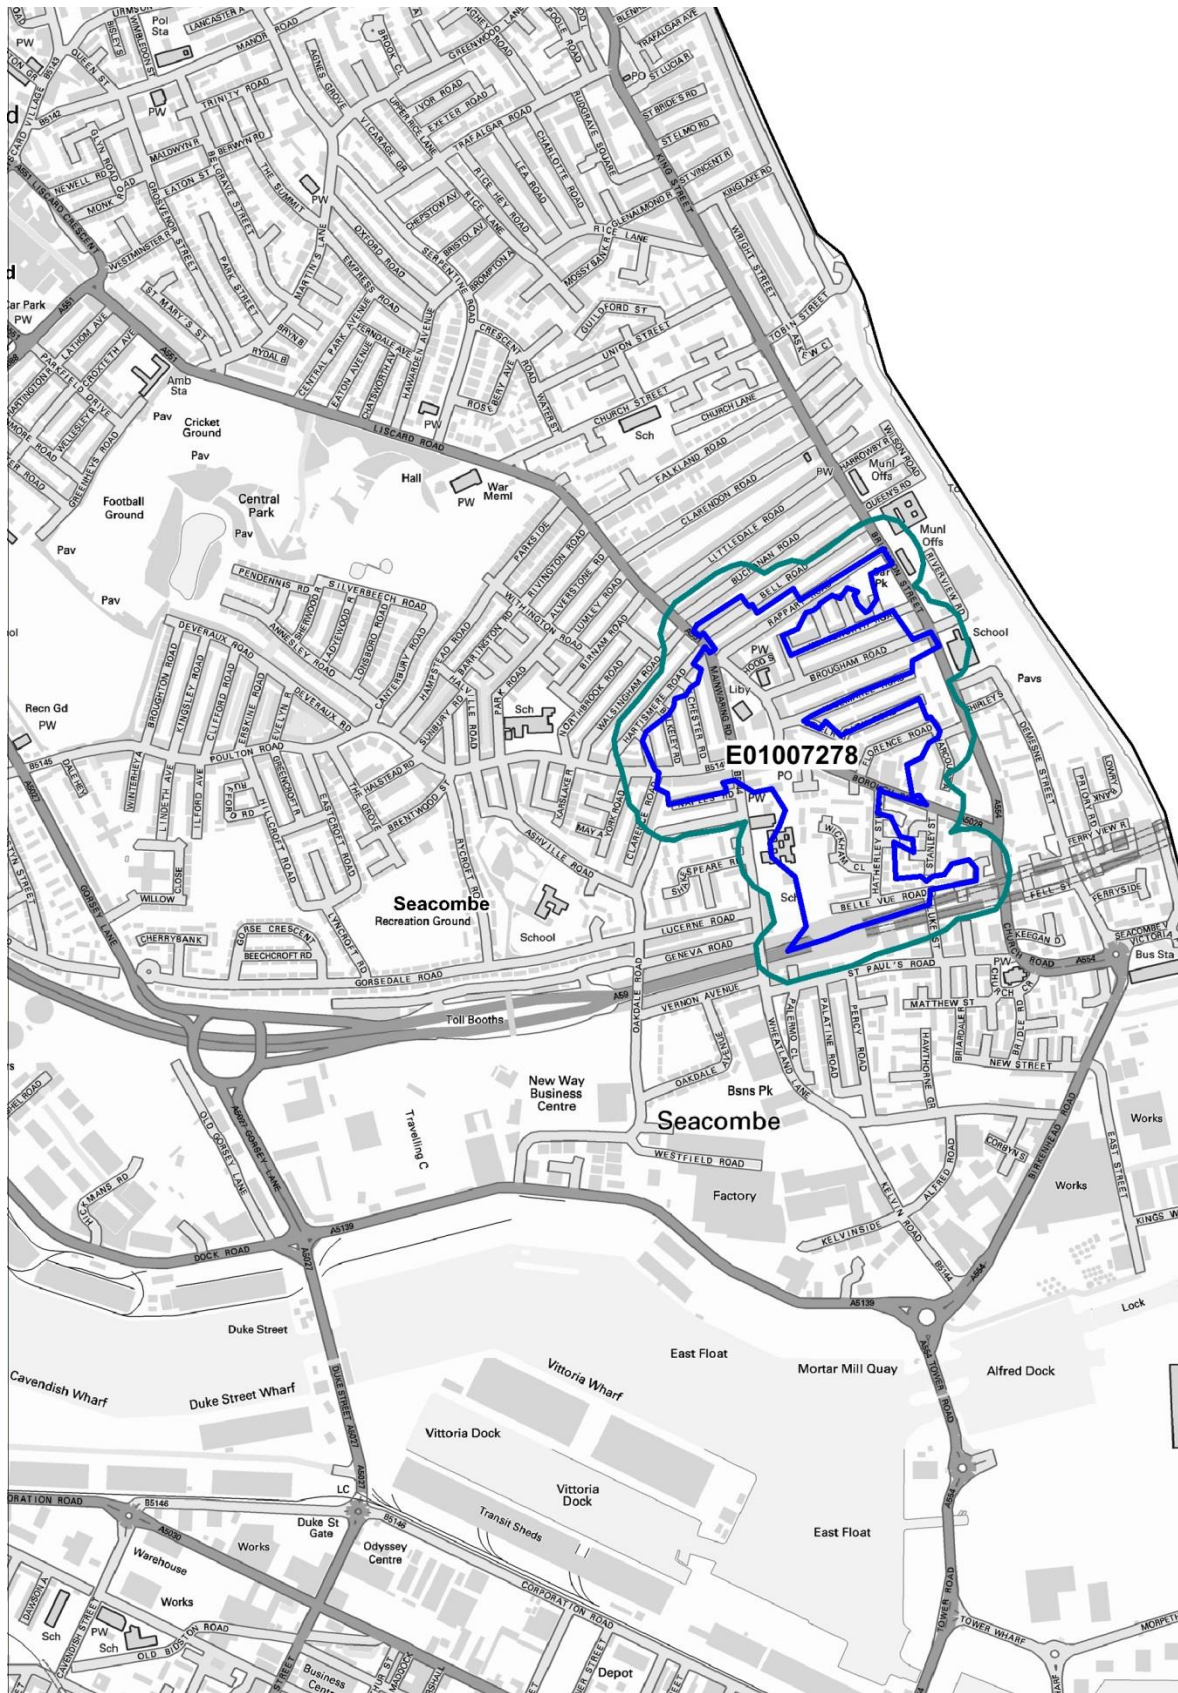

5. Seacombe Library (LSOA E01007278)

Prop Numbers		Street	Postcode	Post Town
4-14	EVENS	ADDINGTON STREET	CH44 9DS	WALLASEY
2-68	EVENS	ALBEMARLE ROAD	CH44 6LX	WALLASEY
71-103	ODDS	BELL ROAD	CH44 8DP	WALLASEY
78-108	EVENS	BELL ROAD	CH44 8DP	WALLASEY
8-64	EVENS	BELLE VUE ROAD	CH44 6JY	WALLASEY
136-192	ALL	BOROUGH ROAD	CH44 6NH CH44 6NE	WALLASEY
2-77	ALL	BROUGHAM ROAD	CH44 6PW CH44 6PN	WALLASEY
2-24	ALL	BULKELEY ROAD	CH44 9DR	WALLASEY
1		CLARENCE ROAD	CH44 9ES	WALLASEY
1-49	ODDS	EDITH ROAD	CH44 6LG	WALLASEY
1-17	ODDS	ETHEL ROAD	CH44 6LR	WALLASEY
2		ETHEL ROAD	CH44 6LR	WALLASEY
1-46	ALL	FLORENCE ROAD	CH44 6LE CH44 6LF	WALLASEY
1-10	ALL	GLADSTONE ROAD	CH44 6JZ	WALLASEY
1-19	ODDS	GLENBURN ROAD	CH44 6PY	WALLASEY
6-57	ALL	HATHERLEY STREET	CH44 6RA	WALLASEY
1-13	ODDS	HOOD STREET	CH44 6LS	WALLASEY
2-36	ALL	ILCHESTER ROAD	CH44 9DP	WALLASEY
1-63	ODDS	KENILWORTH ROAD	CH44 6QG	WALLASEY
2-42A	EVENS	LISCARD ROAD	CH44 6LN CH44 6LW	WALLASEY
31-37	ODDS	LISCARD ROAD	CH44 6LT	WALLASEY
1-45	ALL	MAINWARING ROAD	CH44 9DN CH44 9DW	WALLASEY
4-38	EVENS	NAPLES ROAD	CH44 7HL	WALLASEY
1-73	ODDS	POULTON ROAD	CH44 6LB CH44 9DD	WALLASEY
22-58	EVENS	POULTON ROAD	CH44 9DQ	WALLASEY
1-71	ODDS	RAPPART ROAD	CH44 6QD	WALLASEY
54-106	EVENS	RAPPART ROAD	CH44 6QF	WALLASEY
1-5	ODDS	WESLEY GROVE	CH44 6QB	WALLASEY
1-61	ALL	WICKHAM CLOSE	CH44 6RD CH44 6RB	WALLASEY