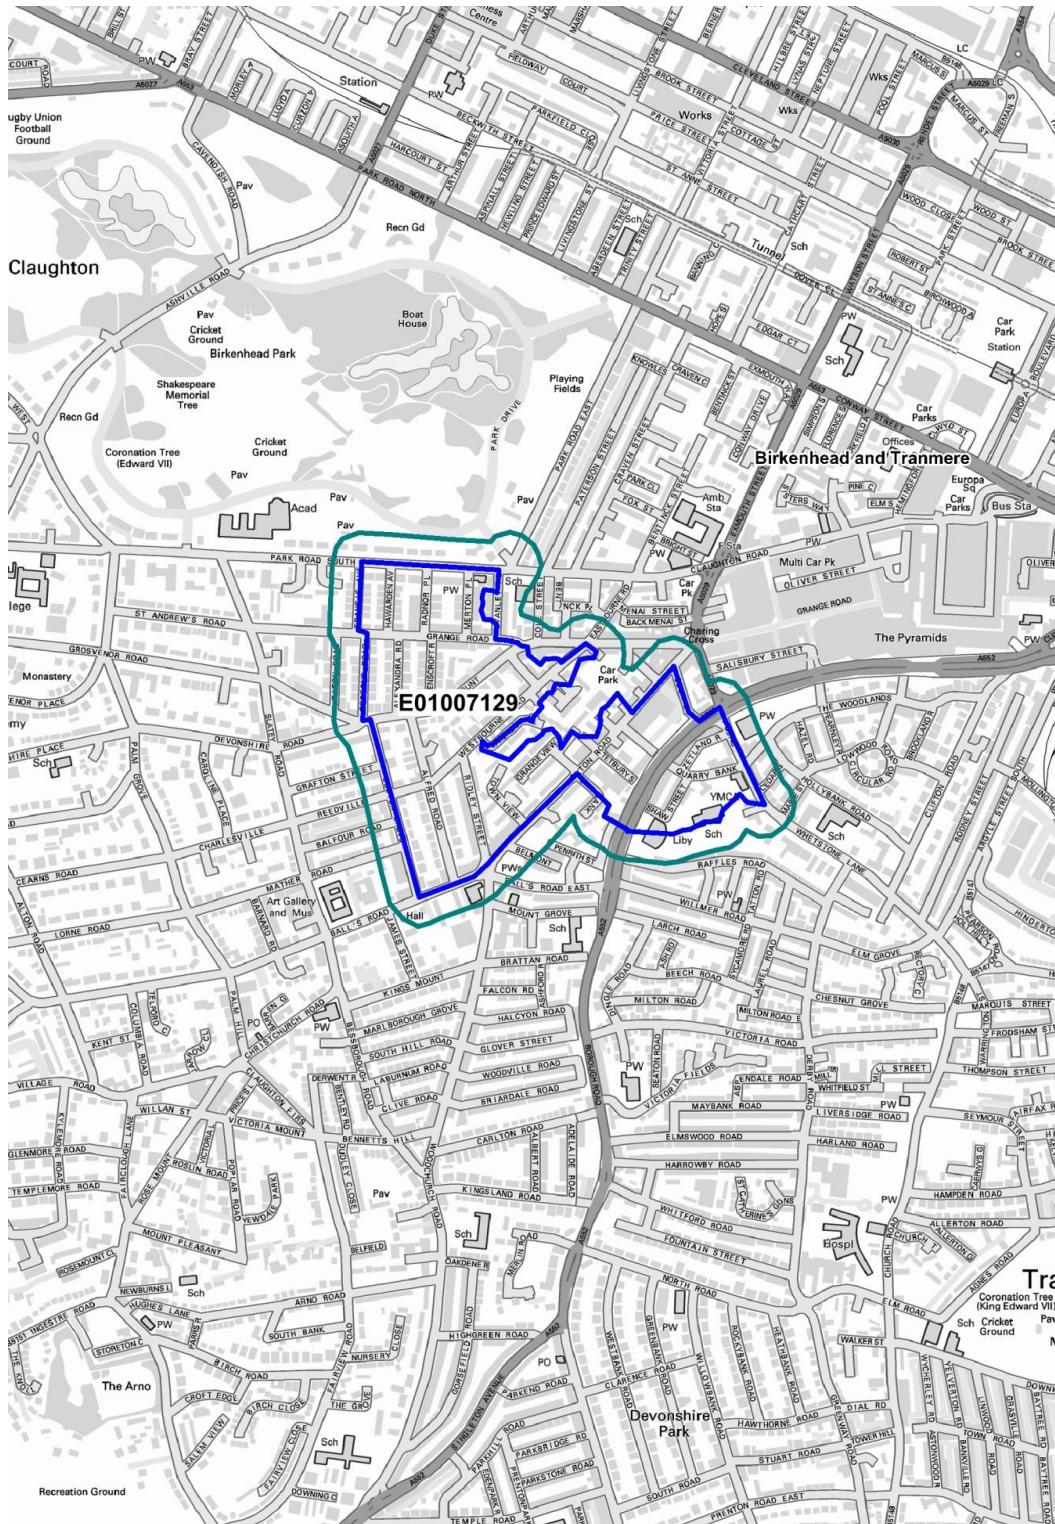

Appendix 2 Maps and Address List of Proposed Selective Licensing Areas

The maps below show the proposed Lower Super Output Areas (LSOAs) for Selective Licensing. The LSOA boundary is shown in blue with the boundary for consultation including neighbouring properties shown in green. Address lists are provided as guidance however any private rented properties located within the LSOA boundary at the time of designation (excluding addresses within Mariners' Park defined by a red boundary within the map for LSOA E01007215) or over the lifetime of the scheme would be liable for a licence.

1. Birkenhead South (LSOA E01007129)