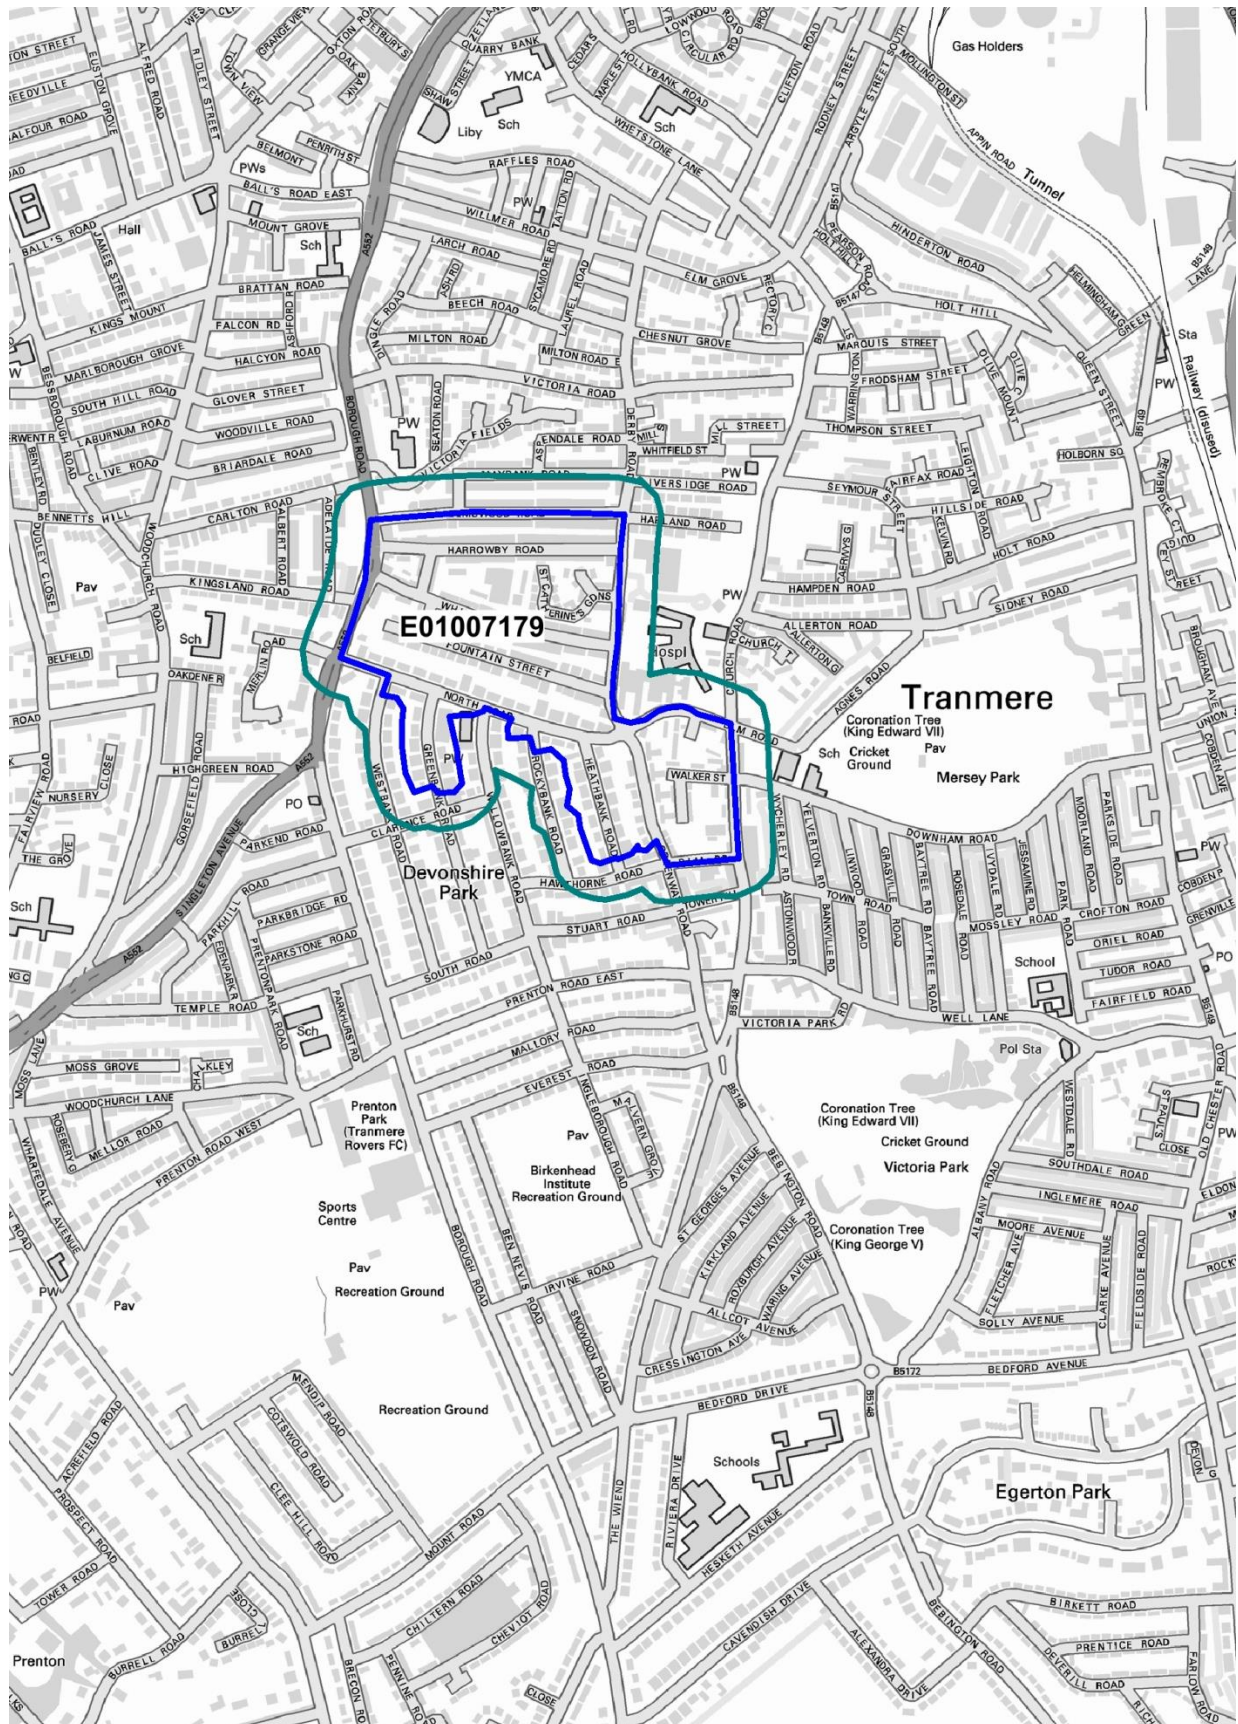

2. Egerton North (LSOA E01007179)

Prop Numbers		Street	Postcode	Post Town
575A-605	ODDS	BOROUGH ROAD	CH42 0HD	BIRKENHEAD
60-88	EVENS	CHURCH ROAD	CH42 0LH	BIRKENHEAD
70-124	EVENS	DERBY ROAD	CH42 7HD	BIRKENHEAD
18-28	EVENS	ELM ROAD	CH42 0LX	BIRKENHEAD
3-149	ODDS	ELMSWOOD ROAD	CH42 7HN CH42 7HW	BIRKENHEAD
1-89	ALL	FOUNTAIN STREET	CH42 7JD CH42 7JH	BIRKENHEAD
2-23	ALL	GREENBANK ROAD	CH42 7JS	BIRKENHEAD
1-57A	ALL	GREENWAY ROAD	CH42 0ND CH42 0NG	BIRKENHEAD
4-156	ALL	HARROWBY ROAD	CH42 7HU CH42 7HS	BIRKENHEAD
1-25	ALL	HARROWBY ROAD SOUTH	CH42 7HY	BIRKENHEAD
1-28	ALL	HEATHBANK ROAD	CH42 7LD	BIRKENHEAD
2-66	ALL	NORTH ROAD	CH42 7JE CH42 7JG	BIRKENHEAD
1-43	ALL	ST. CATHERINES GARDENS	CH42 7JJ	BIRKENHEAD
1-7A	ALL	WALKER MEWS	CH42 0NH	BIRKENHEAD
17-31	ODDS	WALKER PLACE	CH42 0LZ	BIRKENHEAD
4-10A	EVENS	WALKER STREET	CH42 0LY	BIRKENHEAD
1-19 WALKER HEIGHTS	3	WALKER STREET	CH42 0LY	BIRKENHEAD
1-128	ALL	WHITFORD ROAD	CH42 7HZ CH42 7JA	BIRKENHEAD