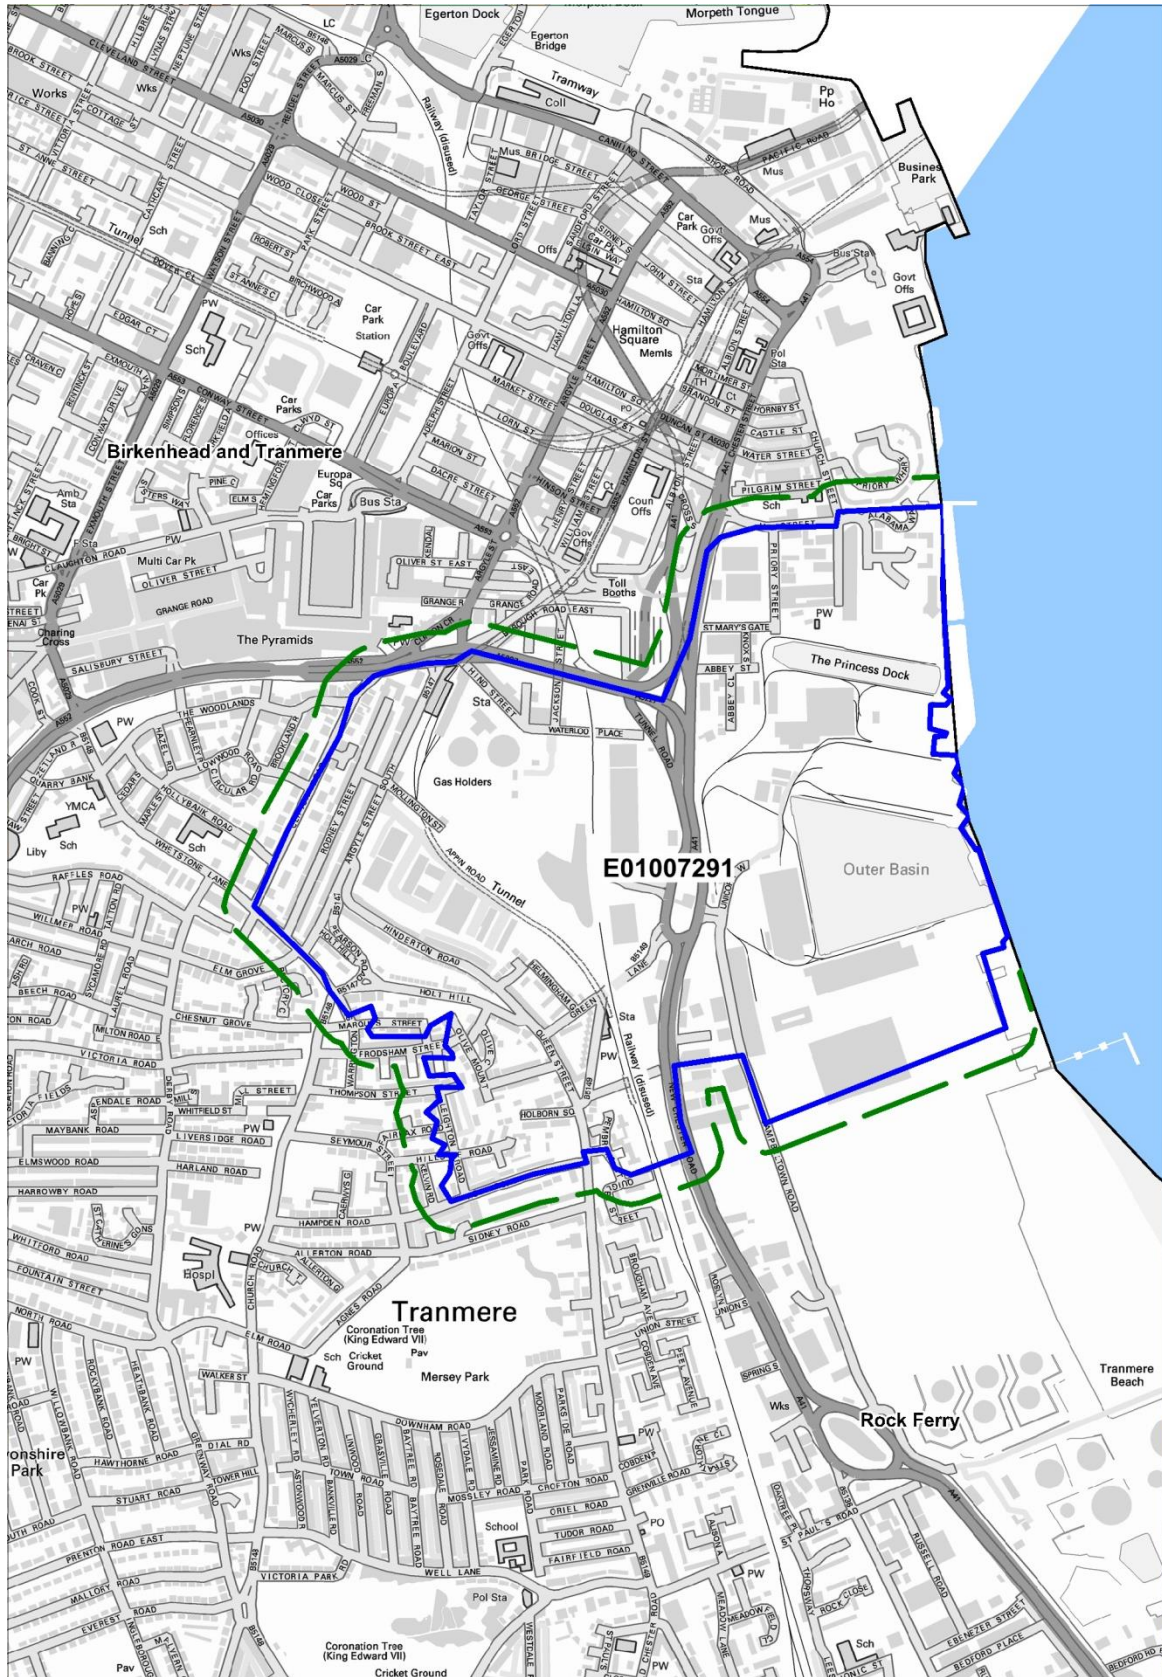

6. Tranmere Lairds (LSOA E1007291)

Prop Numbers		Street	Postcode	Post Town
2-178	ALL	ARGYLE STREET SOUTH	CH41 9BX CH41 9BY CH41 9BZ CH41 9DA	BIRKENHEAD
CENTRAL STATION HOUSE	35	BOROUGH ROAD	CH41 2XS	BIRKENHEAD
1A-53	ODDS	CLIFTON ROAD	CH41 2SE CH41 2SF	BIRKENHEAD
1-8 CLIFTON COURT	ALL	CLIFTON ROAD	CH41 2SE	BIRKENHEAD
9-16 VENTURE COURT	ALL	CLIFTON ROAD	CH41 2SE	BIRKENHEAD
1-7	ALL	FAIRVIEW	CH41 9EH	BIRKENHEAD
16-28	EVENS	FRODSHAM STREET	CH41 9DN	BIRKENHEAD
1-18	ALL	GREEN LANE	CH41 9AG	BIRKENHEAD
1-23	ALL	HELMINGHAM GROVE	CH41 9EY	BIRKENHEAD
1-5	ALL	HILLSIDE CLOSE	CH41 9HU	BIRKENHEAD
34-60	ALL	HILLSIDE ROAD	CH41 9EQ CH41 9ER	BIRKENHEAD
1-11	ALL	HINDERTON CLOSE	CH41 9HE	BIRKENHEAD
2-165	ALL	HINDERTON ROAD	CH41 9AA CH41 9AB CH41 9AD CH41 9AE CH41 9AF	BIRKENHEAD
1-38	ALL	HOLBORN HILL	CH41 9DJ	BIRKENHEAD
1-86	ALL	HOLT HILL	CH41 9DG CH41 9DH CH41 9DQ	BIRKENHEAD
3-23	ODDS	HOLT HILL TERRACE	CH42 5LB	BIRKENHEAD
12-82	EVENS	HOLT ROAD	CH41 9ES	BIRKENHEAD
2-40	EVENS	LEIGHTON ROAD	CH41 9DZ	BIRKENHEAD
5-55	ODDS	LEIGHTON ROAD	CH41 9DU	BIRKENHEAD
1-31	ALL	MARQUIS STREET	CH41 9DU	BIRKENHEAD
2-48	EVENS	OLD CHESTER ROAD	CH41 9AU	BIRKENHEAD
45-69	ODDS	OLD CHESTER ROAD	CH41 9AW	BIRKENHEAD
STATION HOUSE	1	OLD CHESTER ROAD	CH41 9AN	BIRKENHEAD
1-12	ALL	OLIVE CRESCENT	CH41 9DR	BIRKENHEAD
8-48	EVENS	OLIVE MOUNT	CH41 9DP	BIRKENHEAD
31-37	ODDS	OLIVE MOUNT	CH41 9DL	BIRKENHEAD
THE WILLOWS	39	OLIVE MOUNT	CH41 9DP	BIRKENHEAD
1-2		PEARSON ROAD	CH42 5LA	BIRKENHEAD
1-64	ALL	PEMBROKE COURT	CH41 9BJ	BIRKENHEAD
1-49	ALL	QUEEN STREET	CH41 9AS	BIRKENHEAD
1-73 VINCENT NAUGHTON COURT	ALL	RODNEY STREET	CH41 2ZA	BIRKENHEAD