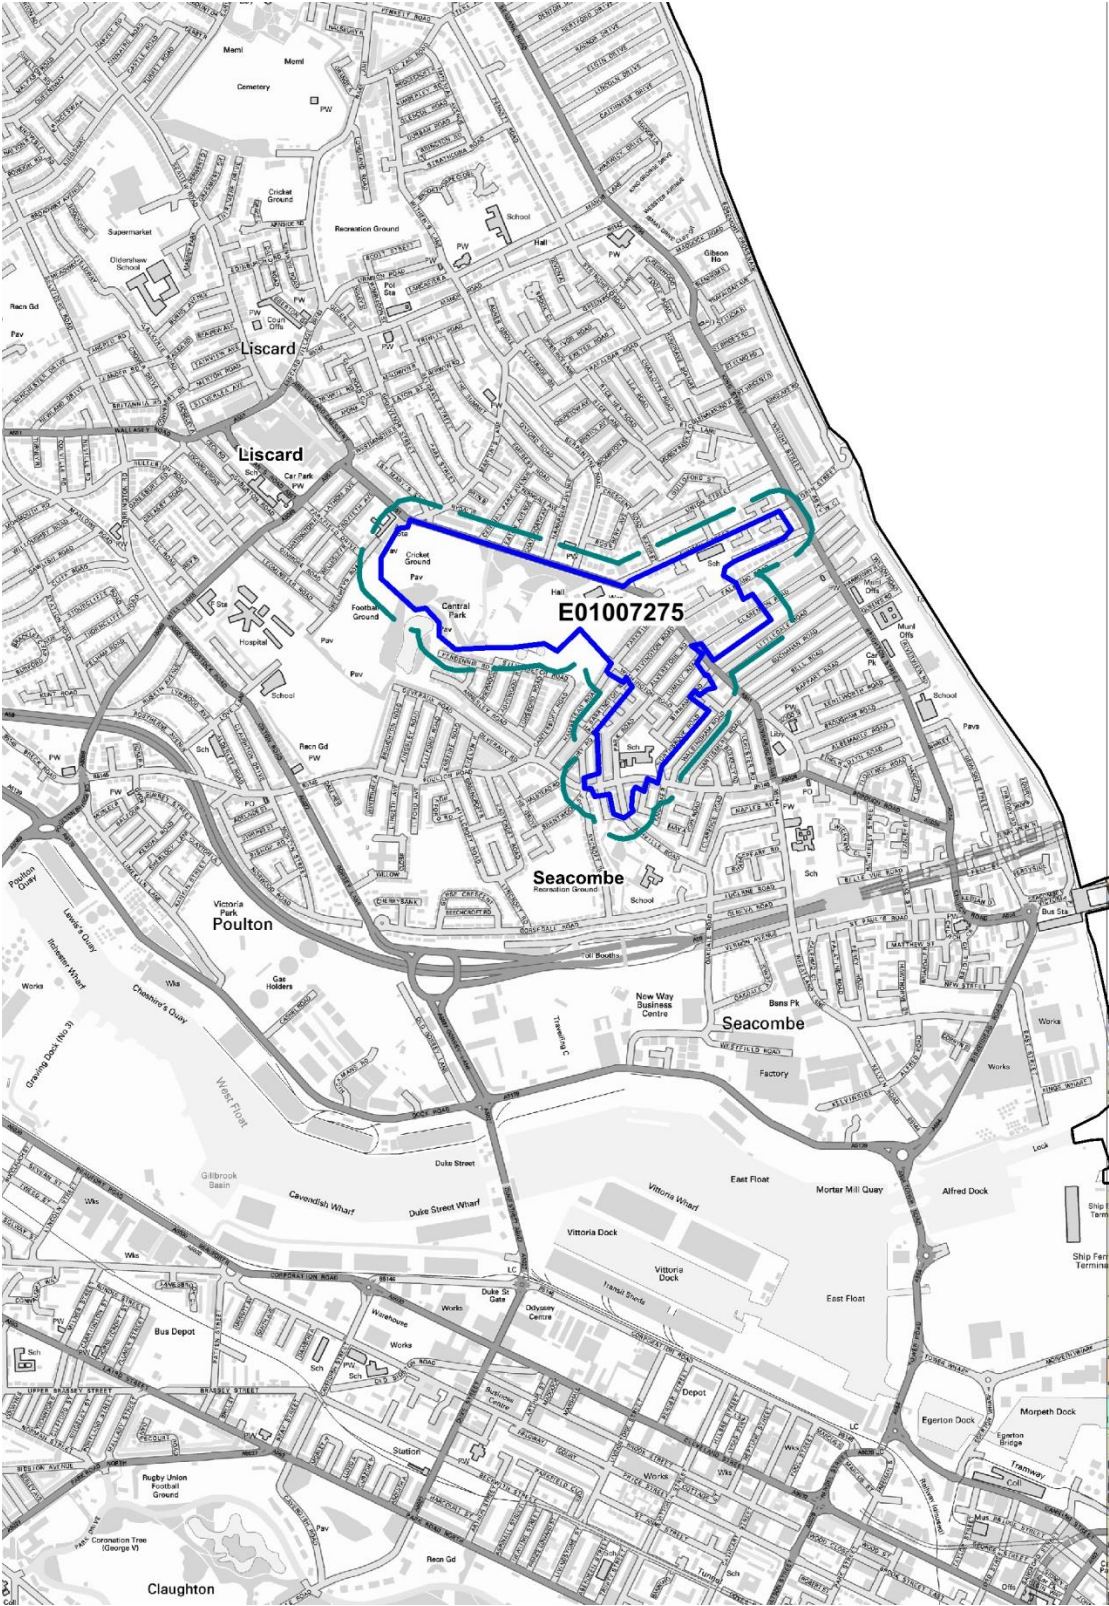

4. Egremont South (LSOA E01007275)

Prop Numbers		Street	Postcode	Post Town
1-42	ALL	ALVERSTONE ROAD	CH44 9AA	WALLASEY
2-56	ALL	BIRNAM ROAD	CH44 9AX CH44 9AY	WALLASEY
1-15	ALL	CHURCH CLOSE	CH44 8HG	WALLASEY
21-219	ODDS	CHURCH STREET	CH44 8AF CH44 8AG	WALLASEY
1-11	ALL	CHURCHMEADOW CLOSE	CH44 8HQ	WALLASEY
33-75	ODDS	CLARENDON ROAD	CH44 8EJ	WALLASEY
44-90	EVENS	CLARENDON ROAD	CH44 8EP	WALLASEY
1-16	ALL	DALEHURST CLOSE	CH44 8AE	WALLASEY
2A		DRAYTON ROAD	CH44 9EQ	WALLASEY
1-11	ALL	ELMBANK STREET	CH44 9BG	WALLASEY
49-87	ODDS	FALKLAND ROAD	CH44 8EW	WALLASEY
128-158	EVEN	FALKLAND ROAD	CH44 8ER	WALLASEY
1-12	ALL	GORSEBANK STREET	CH44 9BQ	WALLASEY
2-50	EVEN	HALVILLE ROAD	CH44 9AZ	WALLASEY
67-107	ODDS	LISCARD ROAD	CH44 8AE	WALLASEY
62A-84	EVENS	LISCARD ROAD	CH44 8AA	WALLASEY
South Lodge		LISCARD ROAD	CH44 0BS	WALLASEY
1-38	ALL	LUMLEY ROAD	CH44 9AB	WALLASEY
1-77	ALL	NORTHBROOK ROAD	CH44 9AP CH44 9AR	WALLASEY
1-9	ALL	OAKBANK STREET	CH44 9BE	WALLASEY
1-8	ALL	PARK AVENUE	CH44 9DZ	WALLASEY
1-77	ALL	PARK ROAD	CH44 9EA CH44 9EB	WALLASEY
1-46	ALL	PARKSIDE	CH44 9AH CH44 9AJ	WALLASEY
117-153	ODDS	POULTON ROAD	CH44 9DF	WALLASEY
102-122	EVENS	POULTON ROAD	CH44 9DJ	WALLASEY
1-17	ALL	REDFIELD CLOSE	CH44 8HY	WALLASEY
2-44	ALL	RIVINGTON ROAD	CH44 9AN CH44 9AW	WALLASEY
1-22	ALL	TRENTHAM ROAD	CH44 9EG	WALLASEY
1-22	ALL	WITHINGTON ROAD	CH44 9BH	WALLASEY