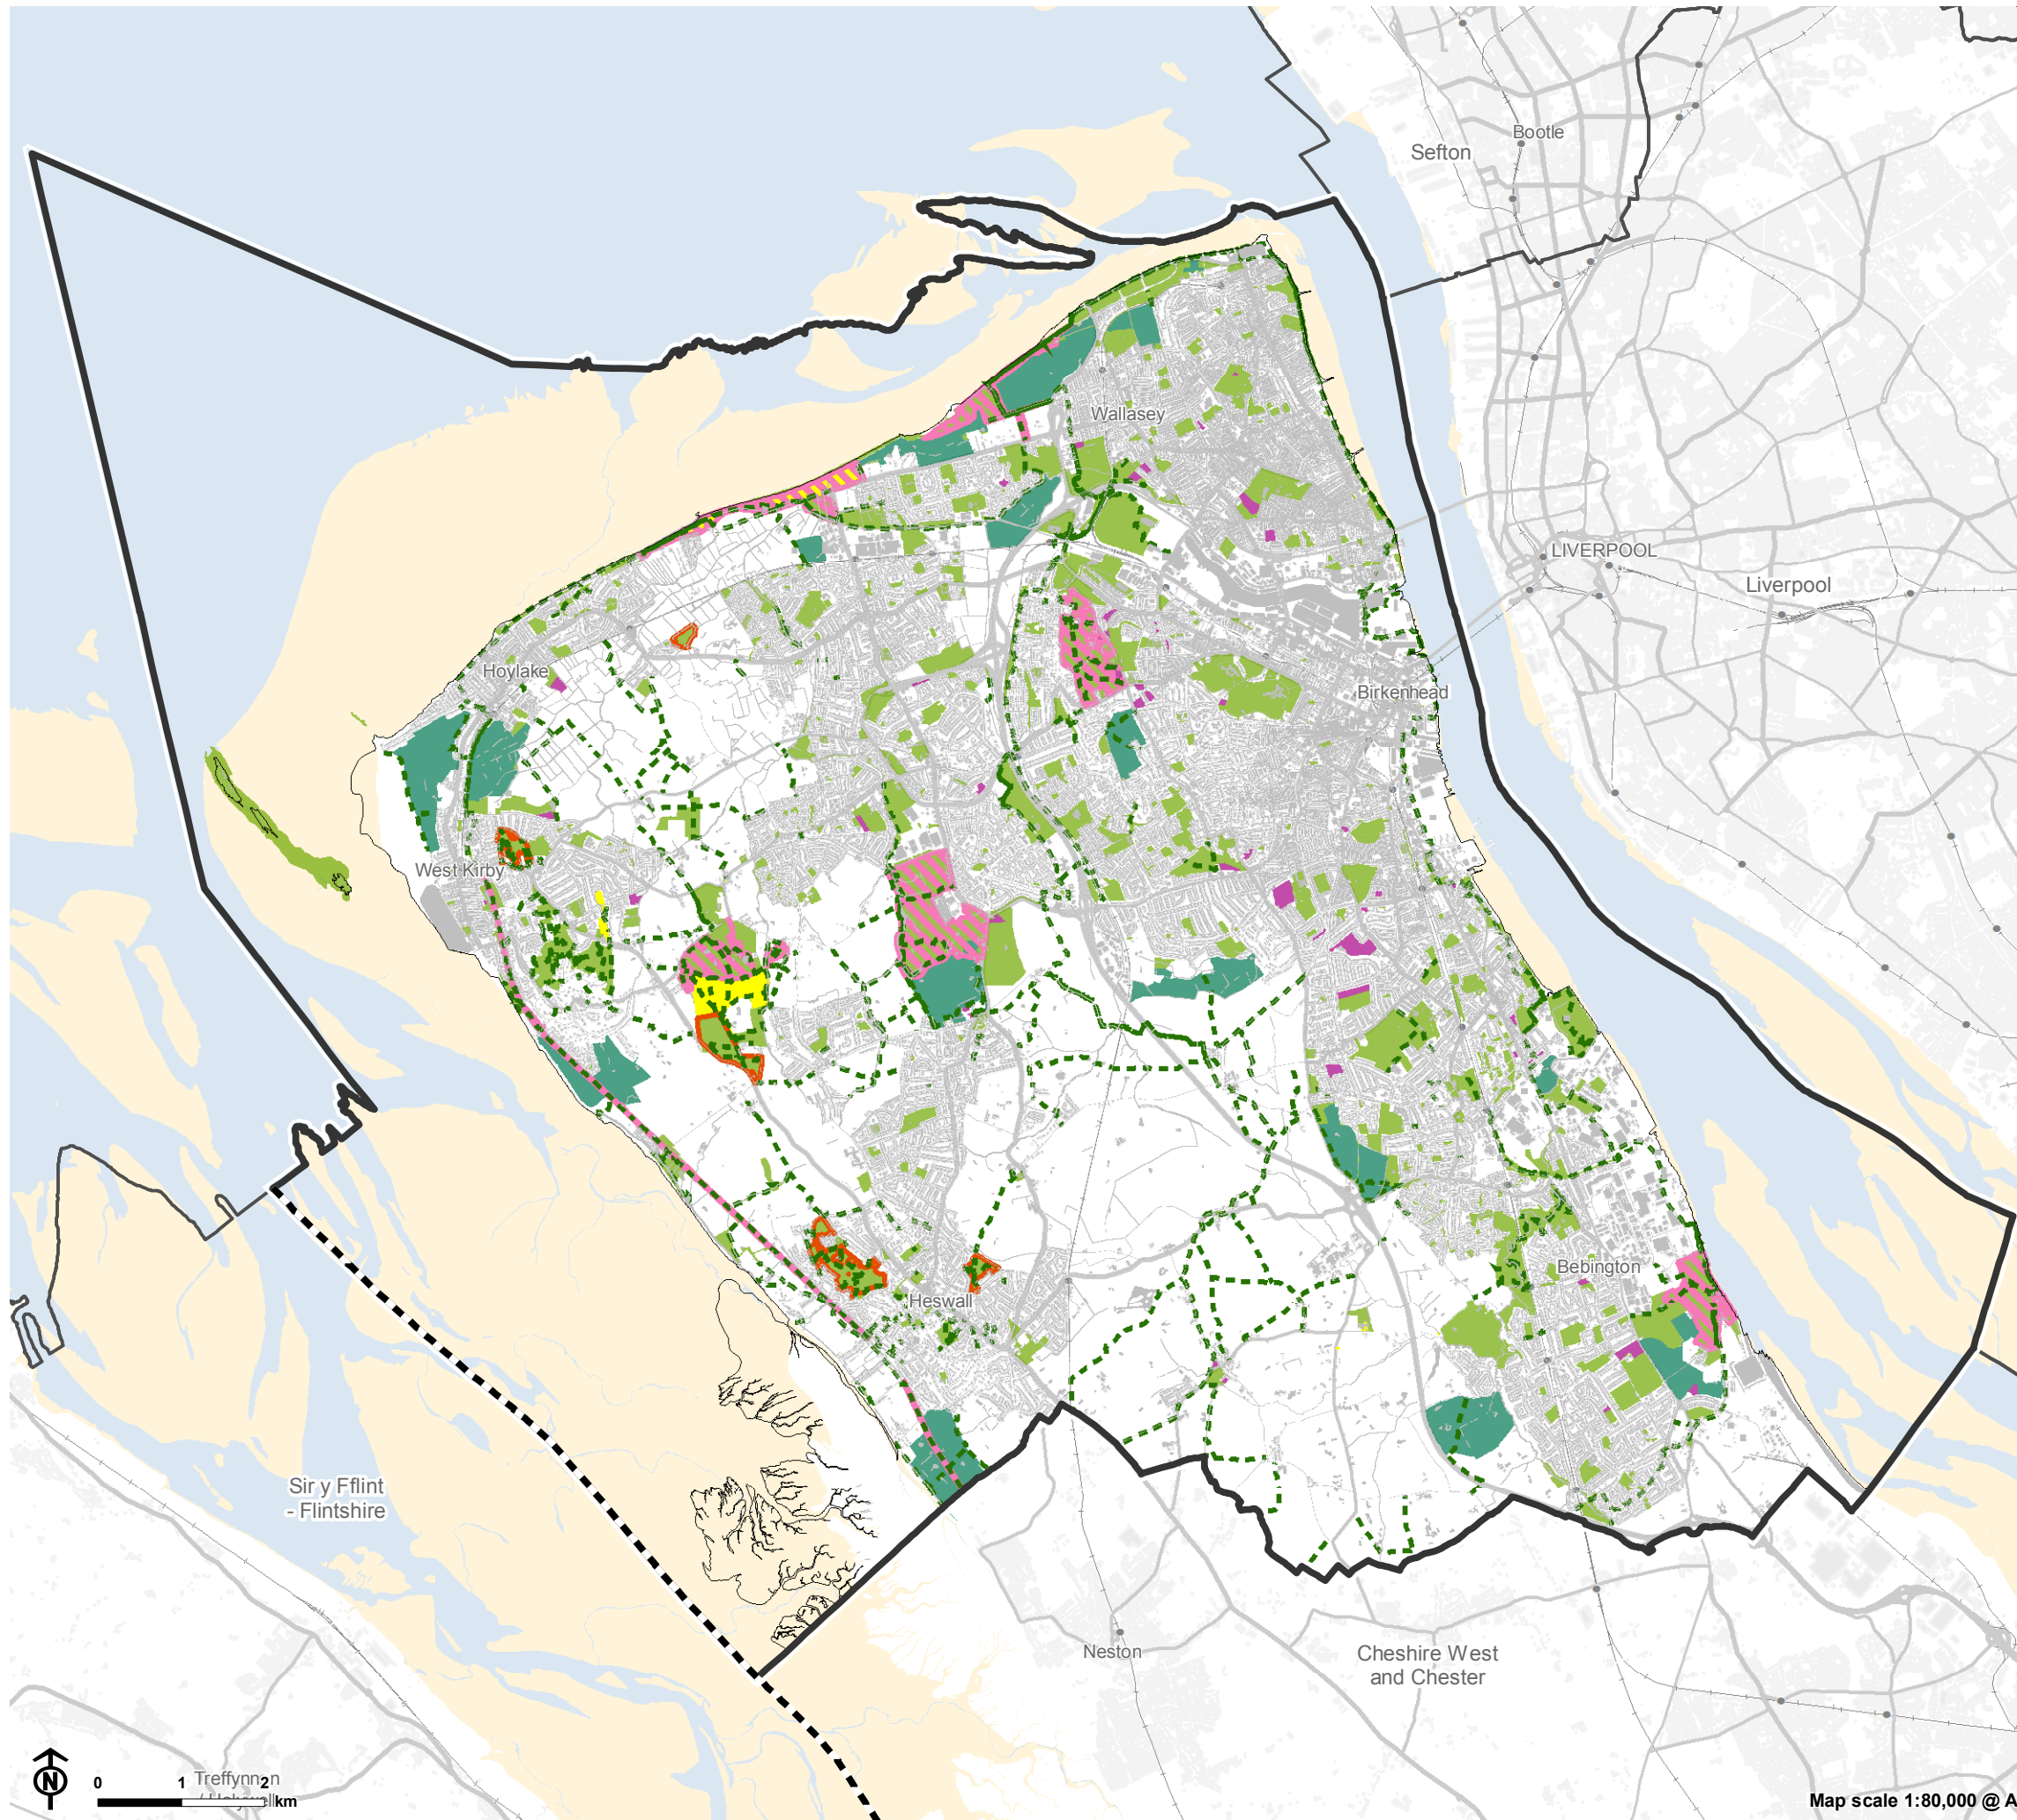

Figure 7.1: Green space and recreation assets in Wirral

- Wirral boundary
- Other Local Authority boundary
- England - Wales boundary
- Landform edge
- Physical constraint
- Public Right of Way
- Open country
- Registered common land
- Open space
- Allotment
- Golf course
- Country park

Note
Physical constraints include roads, railways, buildings, water courses, waterbodies, flood defences, areas of coastal erosion and permitted waste sites.