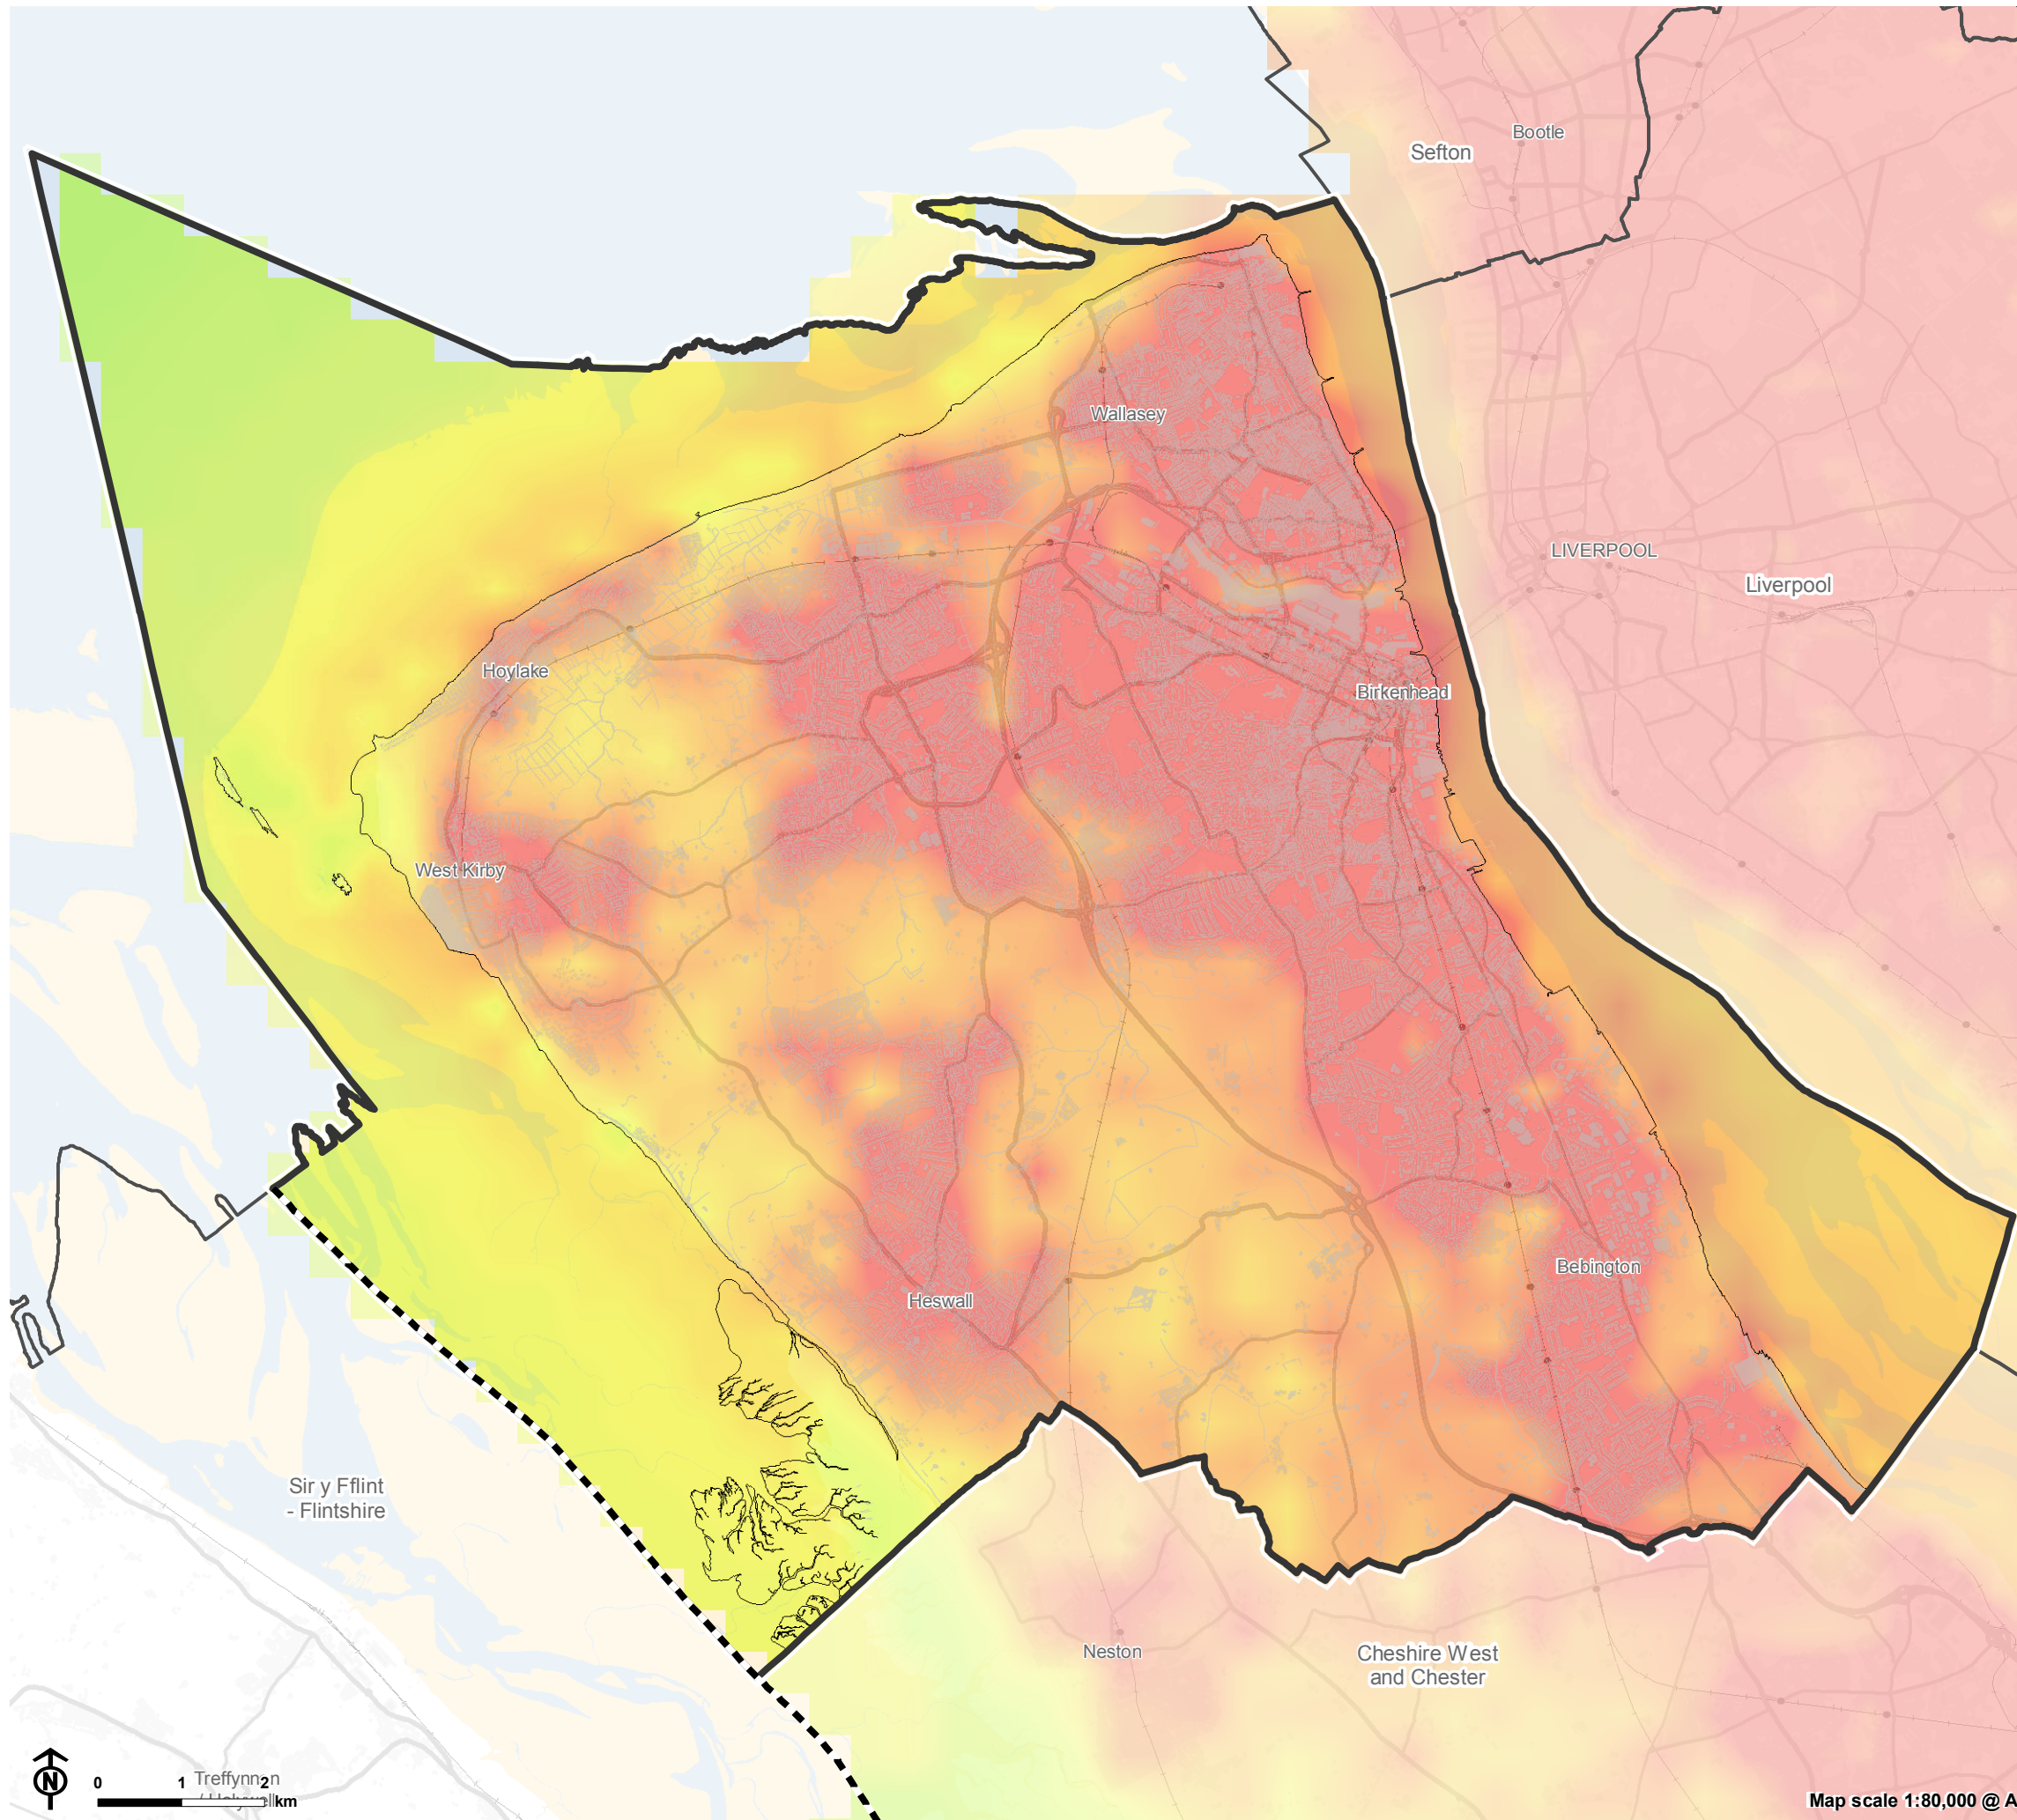

Figure 6.3: Areas of 'tranquility' in Wirral

Legend

- Wirral boundary
- Other Local Authority boundary
- England - Wales boundary
- Landform edge
- Physical constraint

Relative tranquility score

Relatively most tranquil areas

Relatively least tranquil areas

Note
Physical constraints include roads, railways, buildings, water courses, waterbodies, flood defences, areas of coastal erosion and permitted waste sites.

Map scale 1:80,000 @ A3