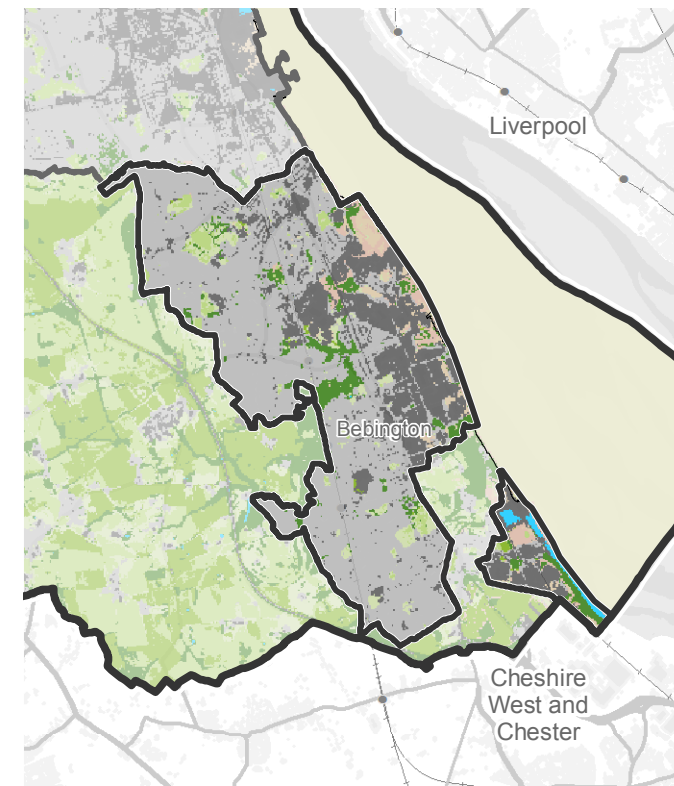

Core Theme 1. Land, soils, minerals and waste sites

Core Theme 2. Ecology and geology assets

Core Theme 3. Water and coastal environment assets

Core Theme 4. Landscape and cultural heritage assets

Core Theme 5. Green space and recreation assets

Core Theme 6. Carbon storage assets

Figure 13.5 Environmental constraints around Bromborough Urban Area

Map scale 1:107,000 @ A3