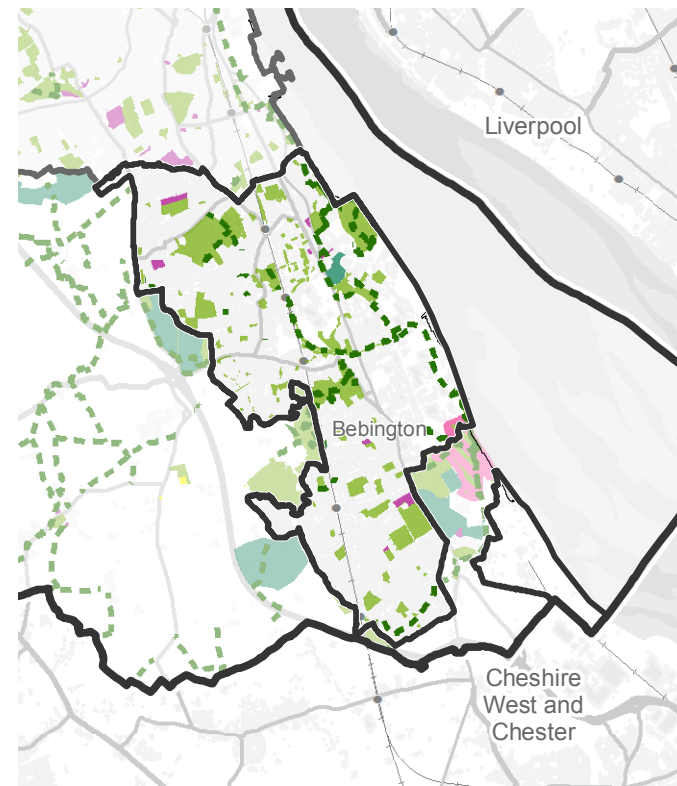

Core Theme 1. Land, soils, minerals and waste sites

Core Theme 2. Ecology and geology assets

Core Theme 3. Water and coastal environment assets

Core Theme 4. Landscape and cultural heritage assets

Core Theme 5. Green space and recreation assets

Core Theme 6. Carbon storage assets

Figure 13.5 Environmental constraints around Bromborough Urban Area

Map scale 1:107,000 @ A3