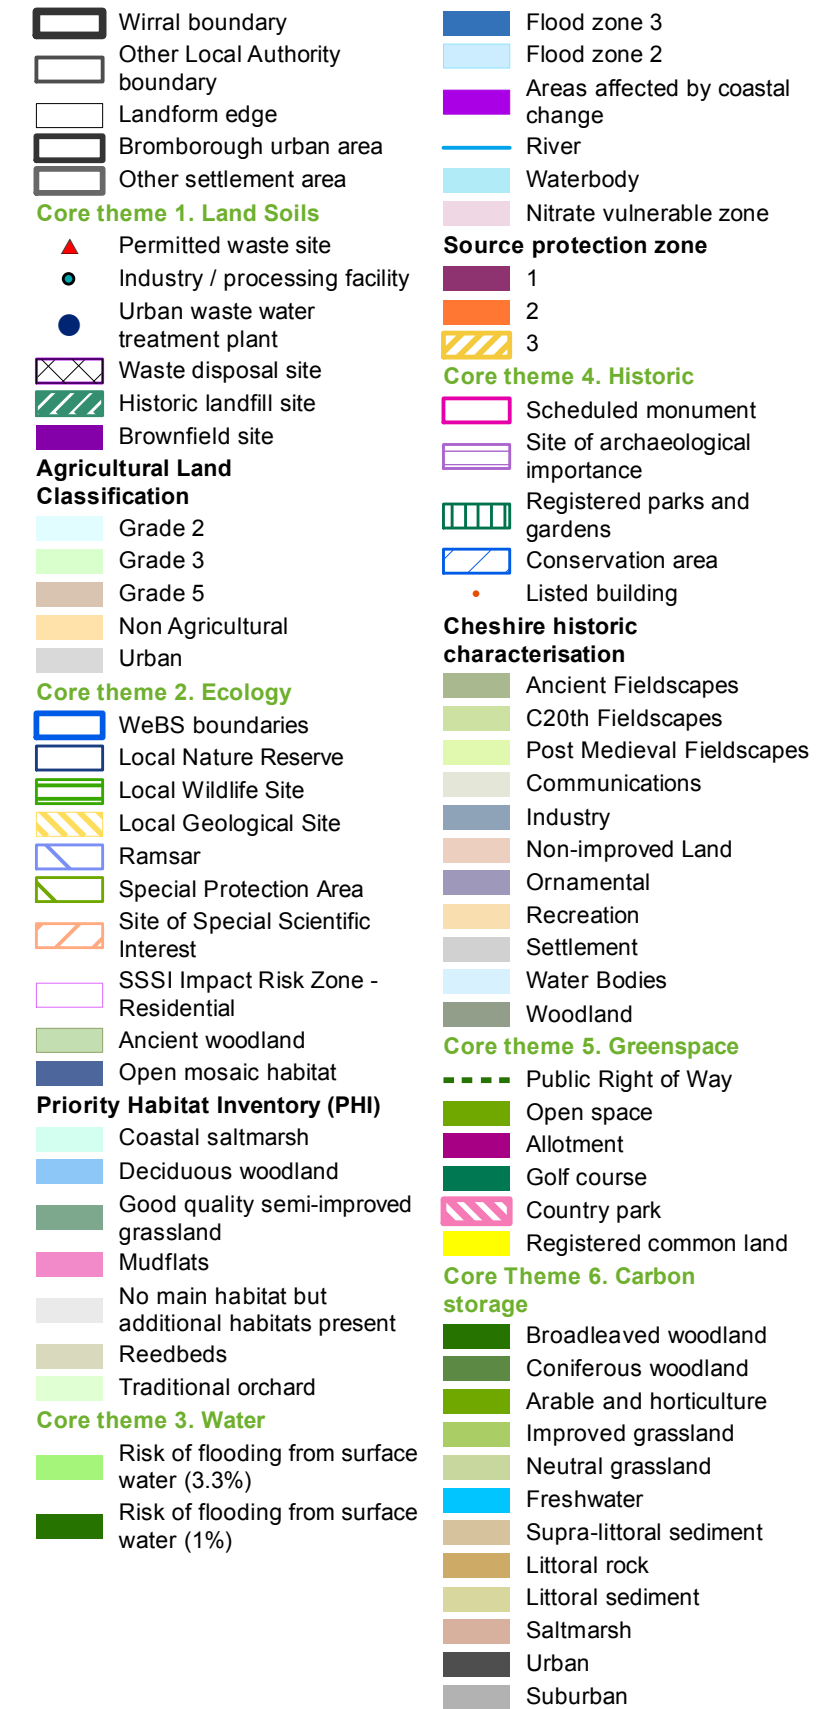

Core Theme 1. Land, soils, minerals and waste sites

Core Theme 2. Ecology and geology assets

Core Theme 3. Water and coastal environment assets

Core Theme 4. Landscape and cultural heritage assets

Core Theme 5. Green space and recreation assets

Core Theme 6. Carbon storage assets

Figure 13.5 Environmental constraints around Bromborough Urban Area

Map scale 1:107,000 @ A3