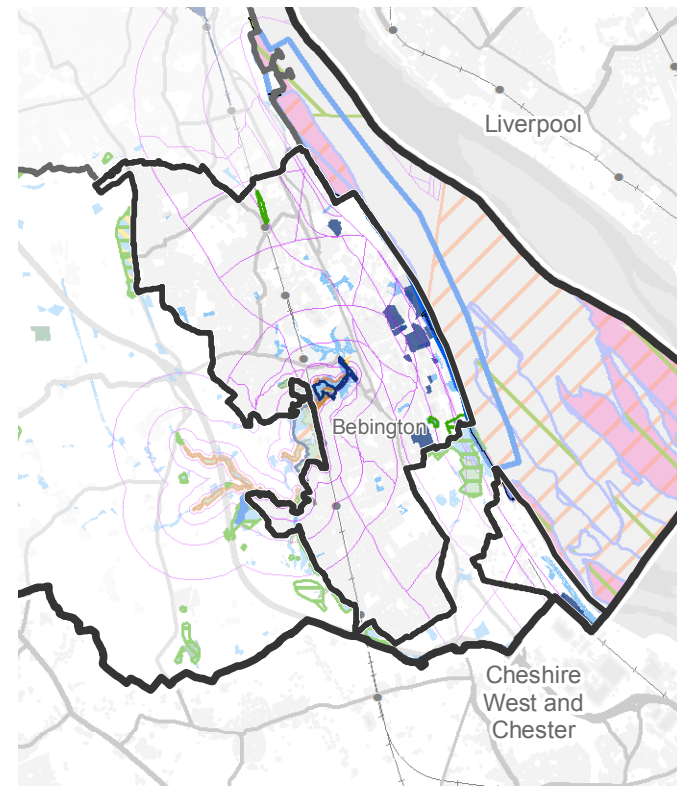

Core Theme 1. Land, soils, minerals and waste sites

Core Theme 2. Ecology and geology assets

Core Theme 3. Water and coastal environment assets

Core Theme 4. Landscape and cultural heritage assets

Core Theme 5. Green space and recreation assets

Core Theme 6. Carbon storage assets

Figure 13.5 Environmental constraints around Bromborough Urban Area

Map scale 1:107,000 @ A3