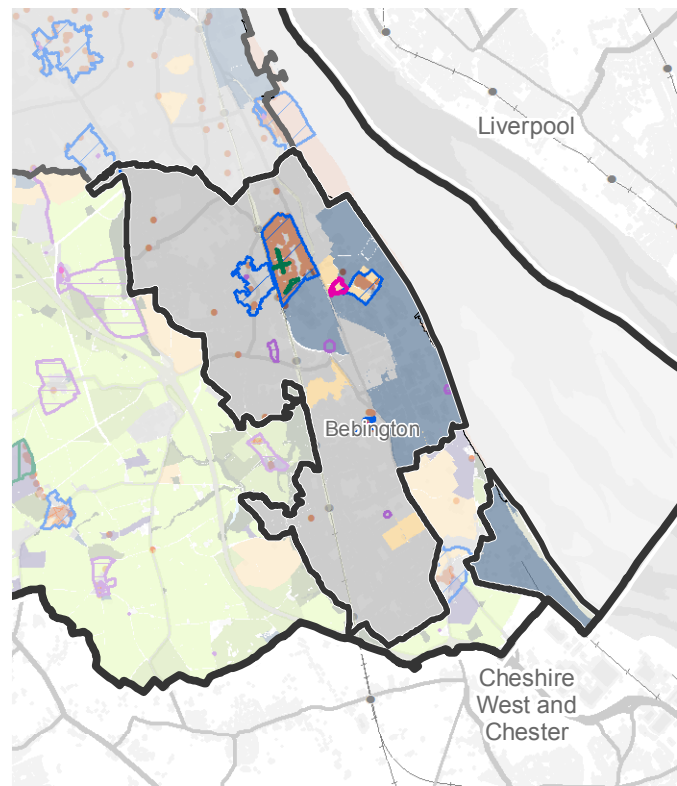

Core Theme 1. Land, soils, minerals and waste sites

Core Theme 2. Ecology and geology assets

Core Theme 3. Water and coastal environment assets

Core Theme 4. Landscape and cultural heritage assets

Core Theme 5. Green space and recreation assets

Core Theme 6. Carbon storage assets

Figure 13.5 Environmental constraints around Bromborough Urban Area

Map scale 1:107,000 @ A3