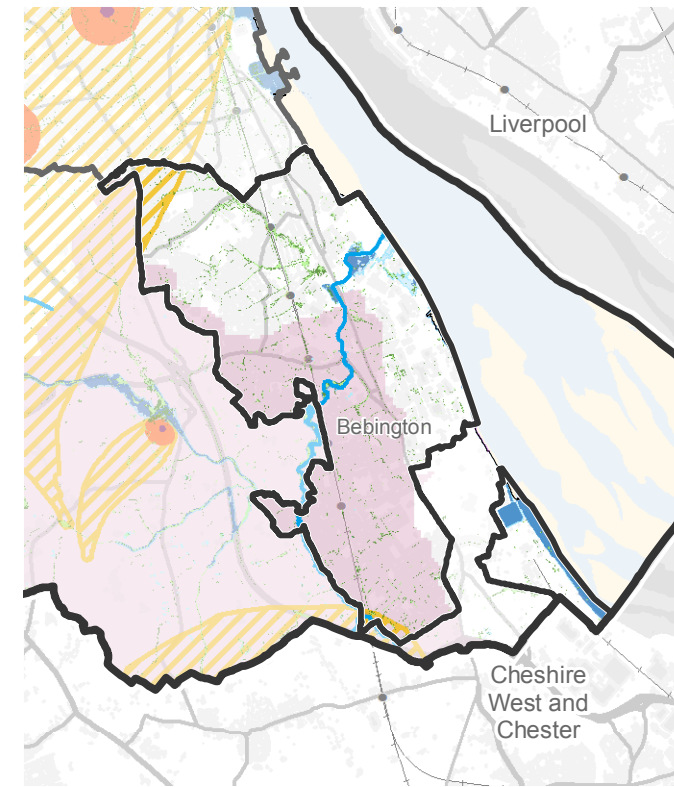

Core Theme 1. Land, soils, minerals and waste sites

Core Theme 2. Ecology and geology assets

Core Theme 3. Water and coastal environment assets

Core Theme 4. Landscape and cultural heritage assets

Core Theme 5. Green space and recreation assets

Core Theme 6. Carbon storage assets

Figure 13.5 Environmental constraints around Bromborough Urban Area

Map scale 1:107,000 @ A3