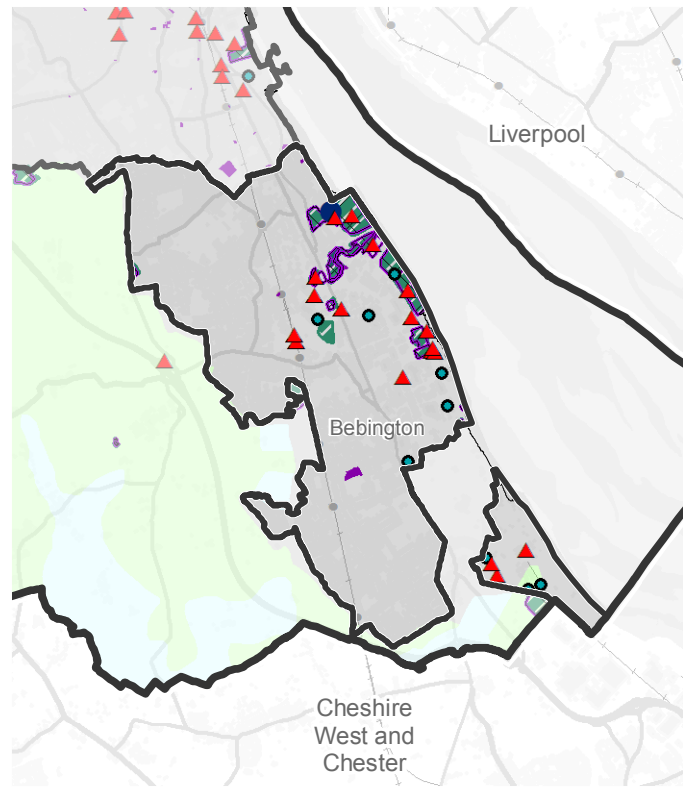

Core Theme 1. Land, soils, minerals and waste sites

Core Theme 2. Ecology and geology assets

Core Theme 3. Water and coastal environment assets

Core Theme 4. Landscape and cultural heritage assets

Core Theme 5. Green space and recreation assets

Core Theme 6. Carbon storage assets

Figure 13.5 Environmental constraints around Bromborough Urban Area

Map scale 1:107,000 @ A3