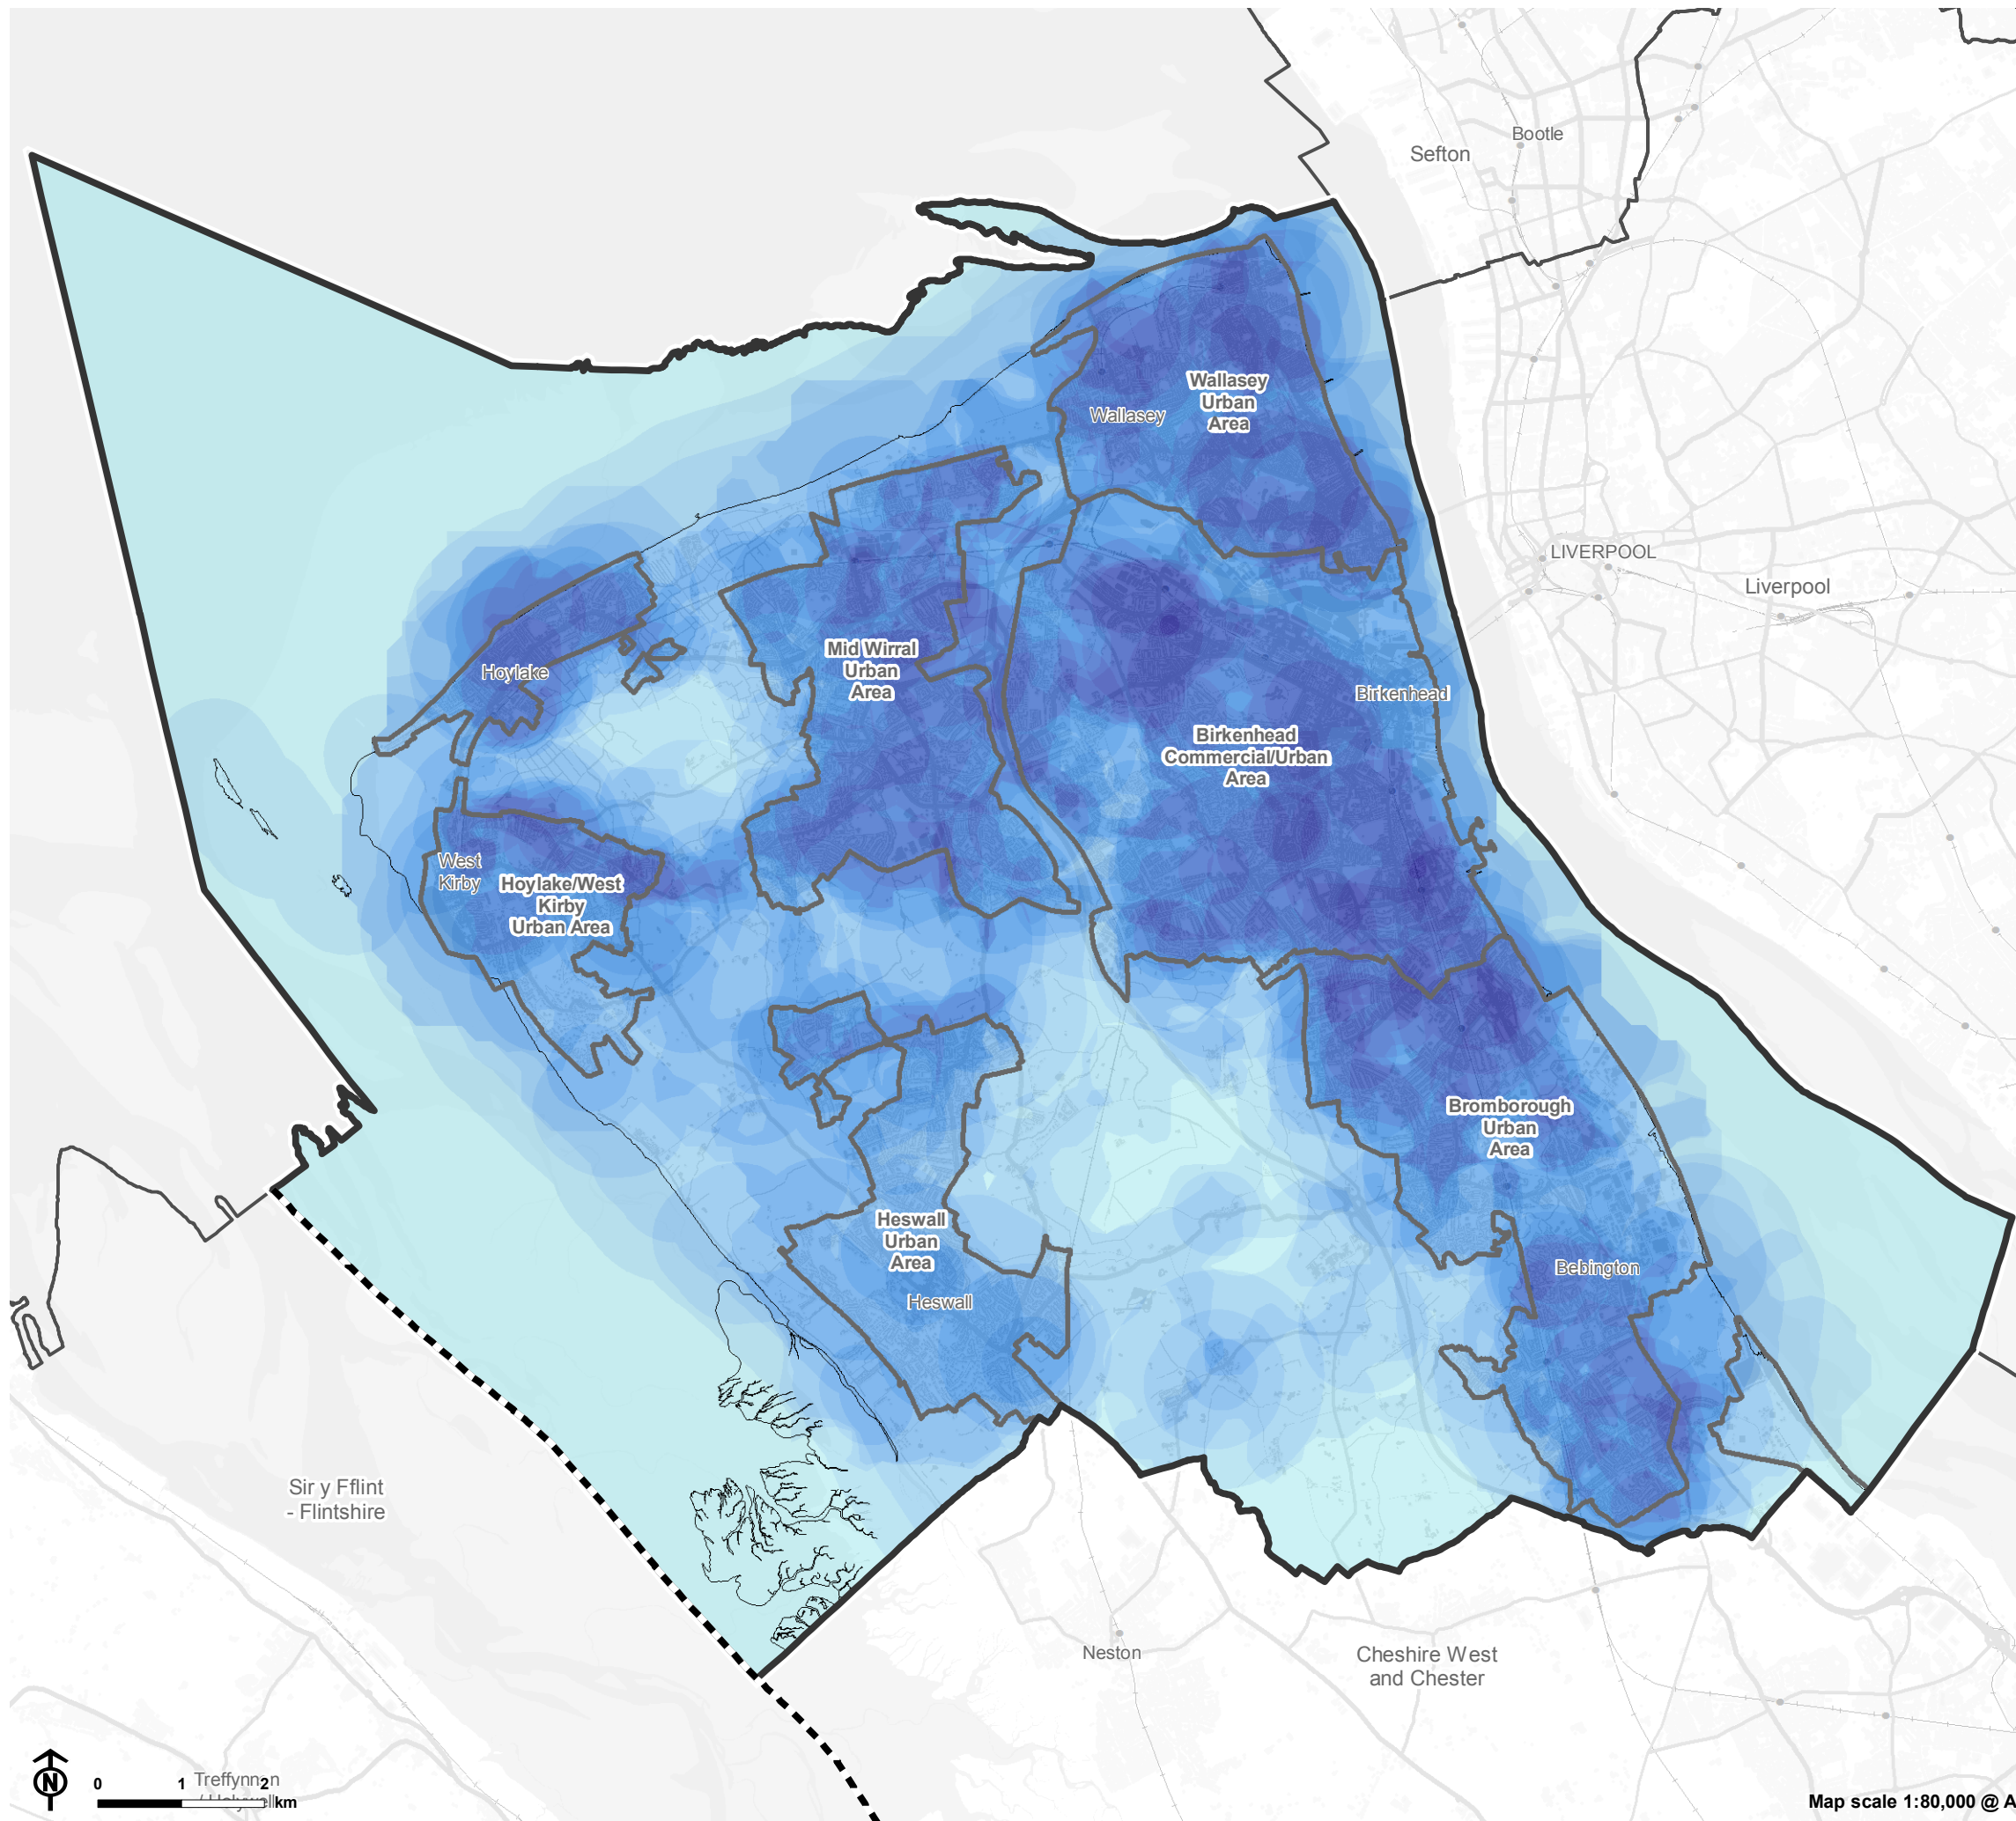

Figure 11.2: Accessibility to key services and open space in Wirral

- Wirral boundary
- Other Local Authority boundary
- England - Wales boundary
- Landform edge
- Settlement area
- Physical constraint

**Accessibility to key services and open space facilities rating**

Highest accessibility  
Lowest accessibility

**Note**  
Physical constraints include roads, railways, buildings, water courses, waterbodies, flood defences, areas of coastal erosion and permitted waste sites.