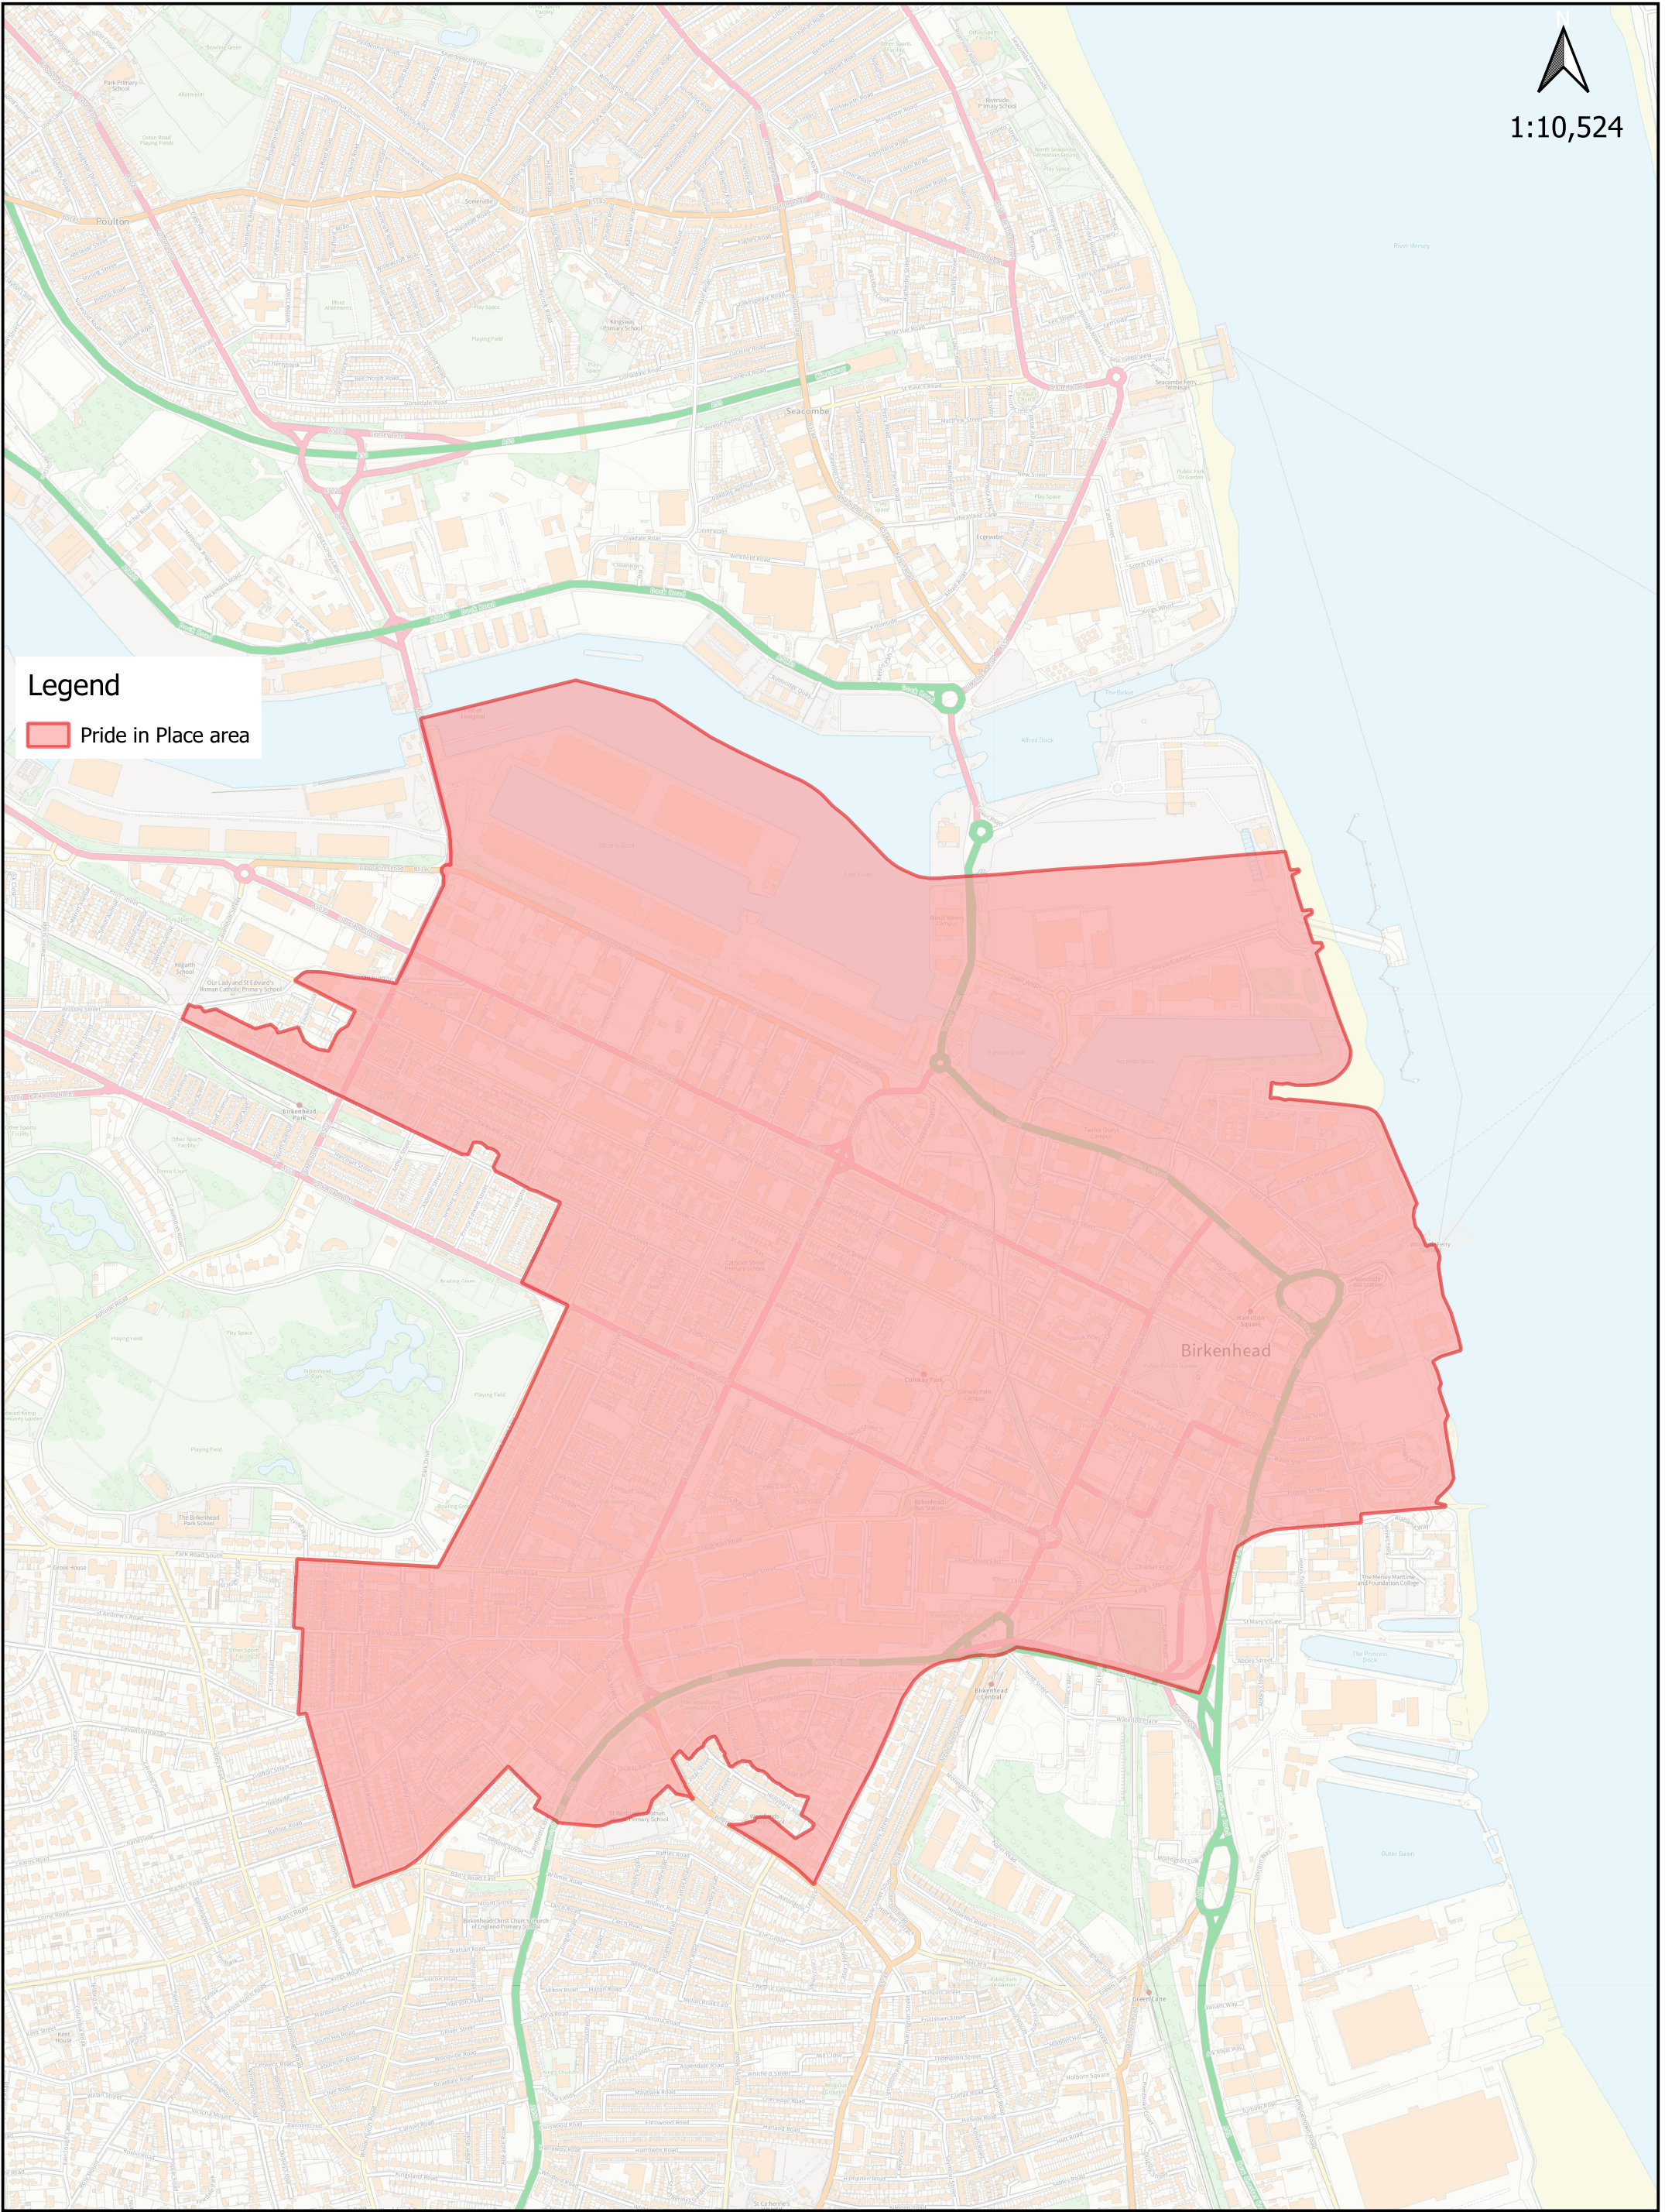

Birkenhead Central Pride in Place area

1:10,524

Legend
Pride in Place area

500

1,000 m

© Crown copyright and database rights 2025 OS AC0000816263