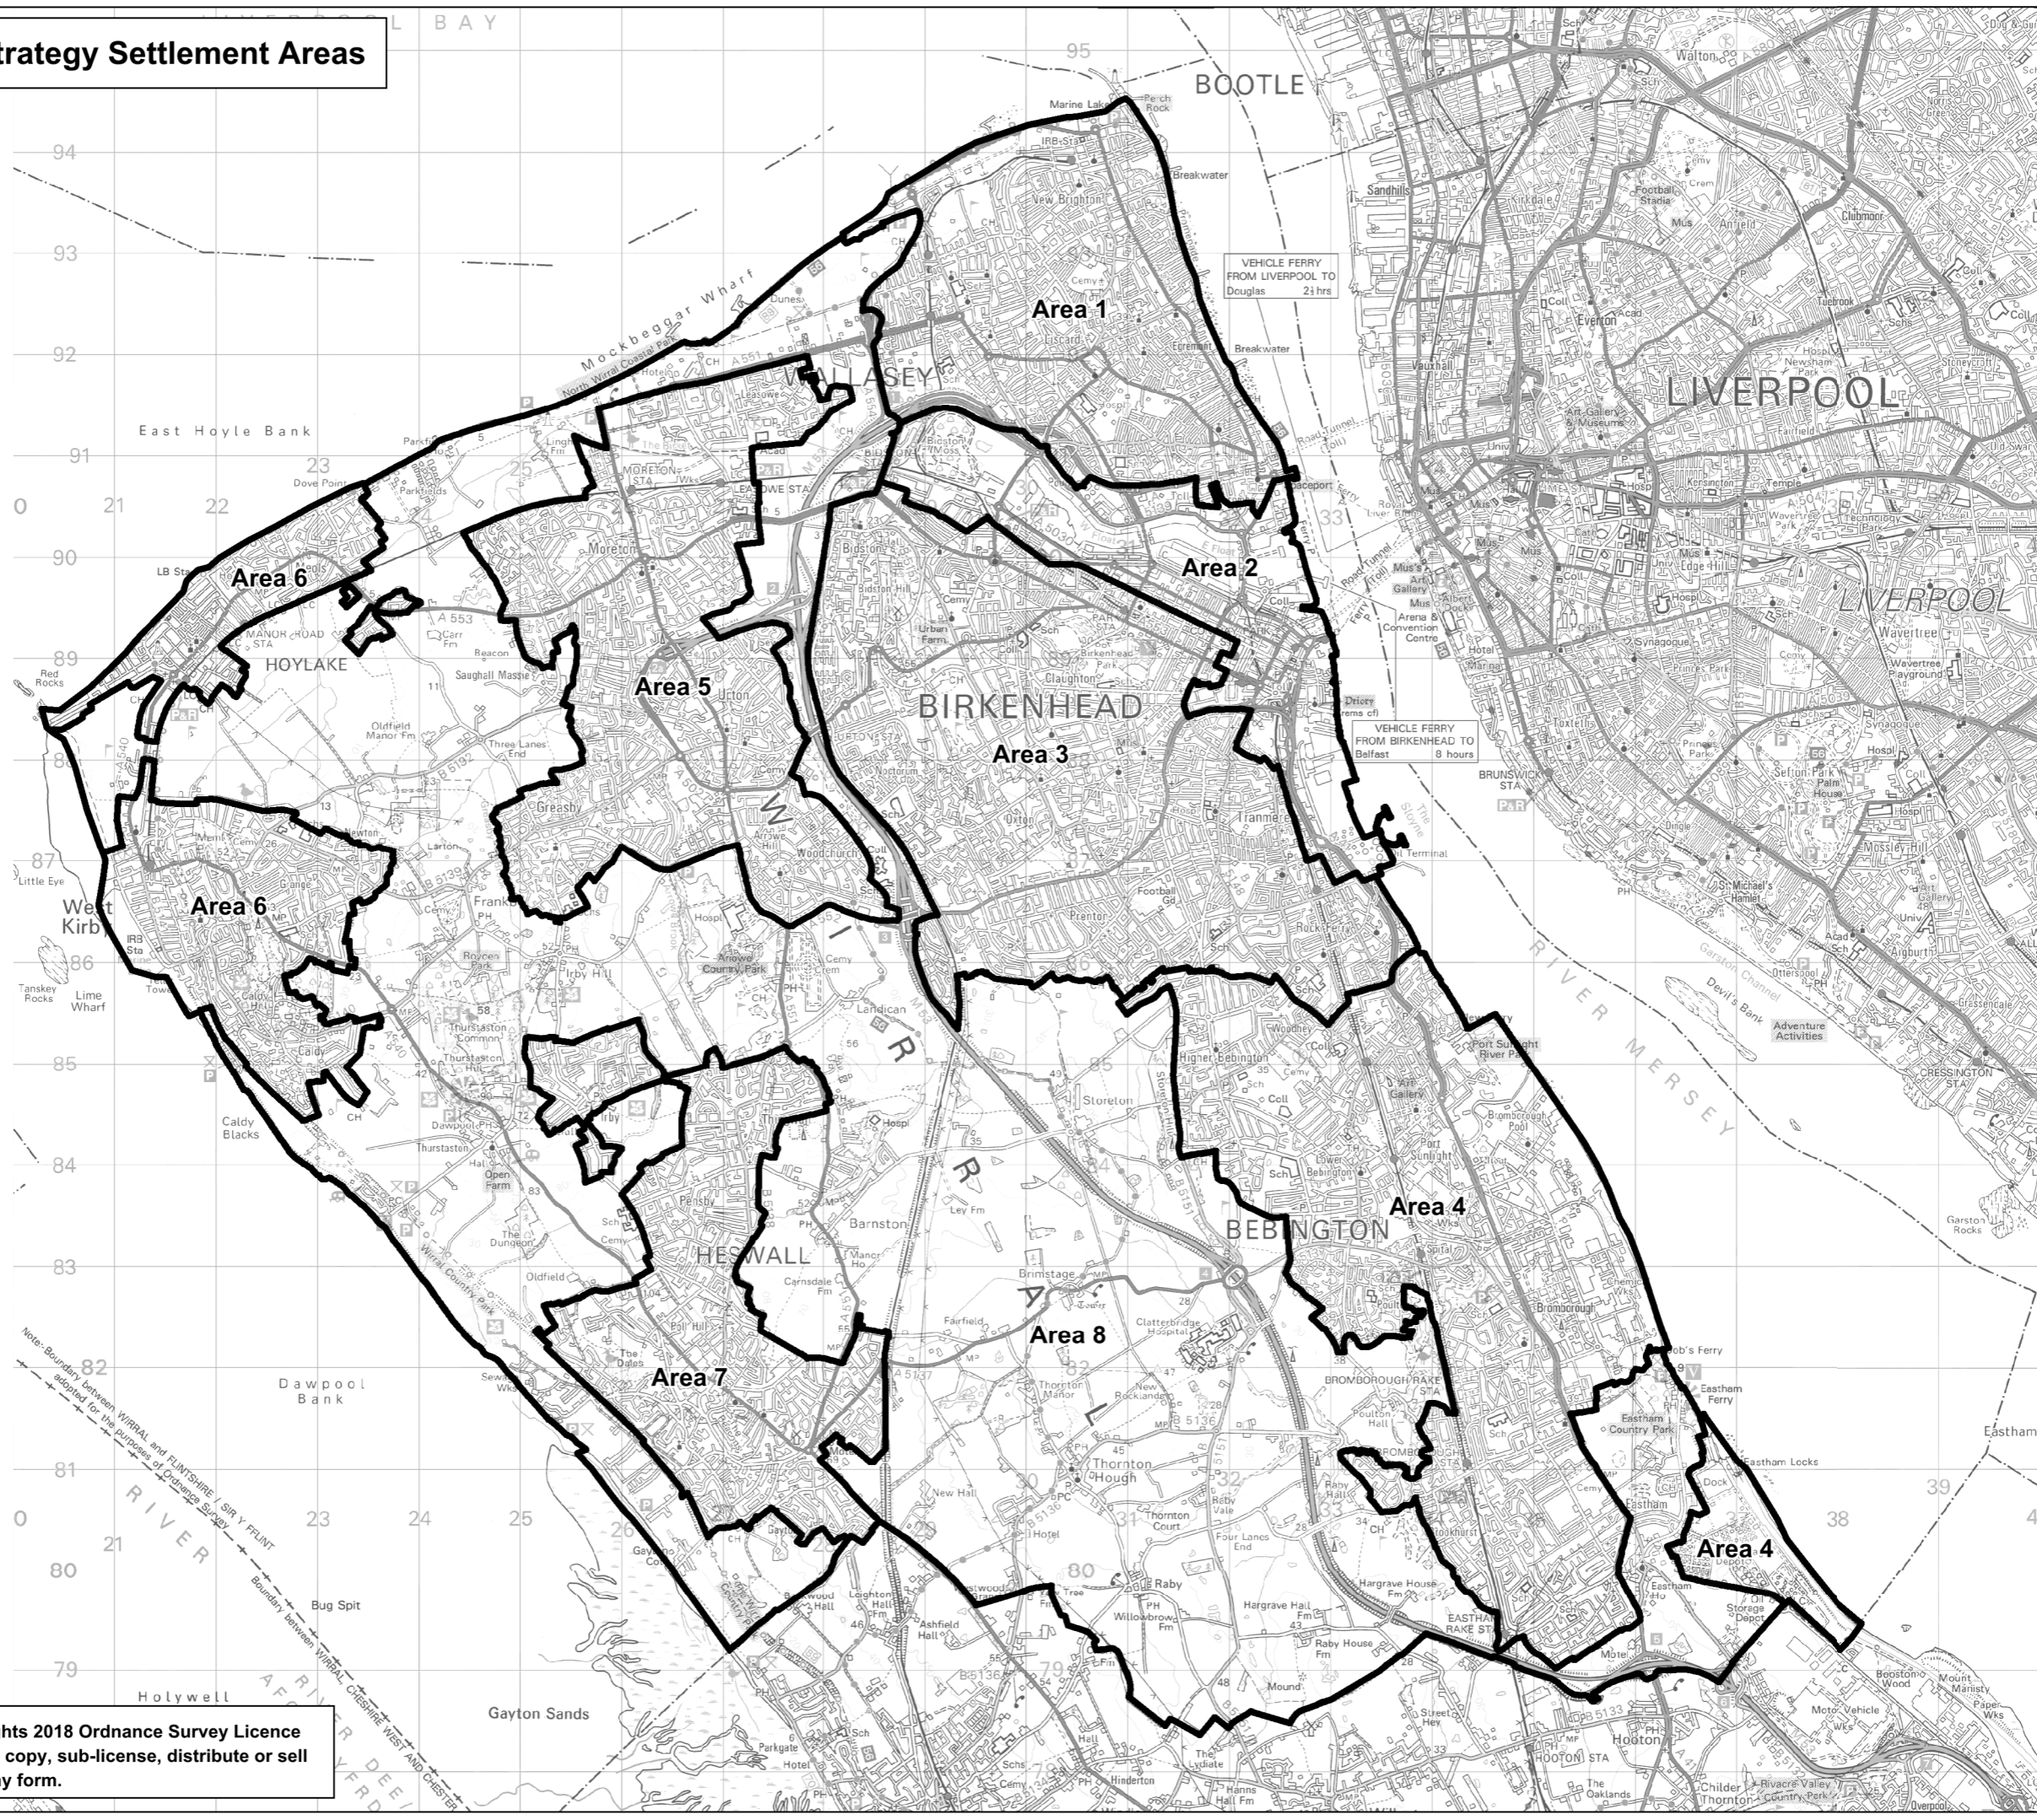

Appendix 1 - Core Strategy Settlement Areas

Note: Boundary between WIRRAL and LANCASHIRE / STIR Y. FRUIT adopted for the purpose of Orange Survey

Boundary between WIRRAL, CHESHIRE, WEST AND CHESHIRE