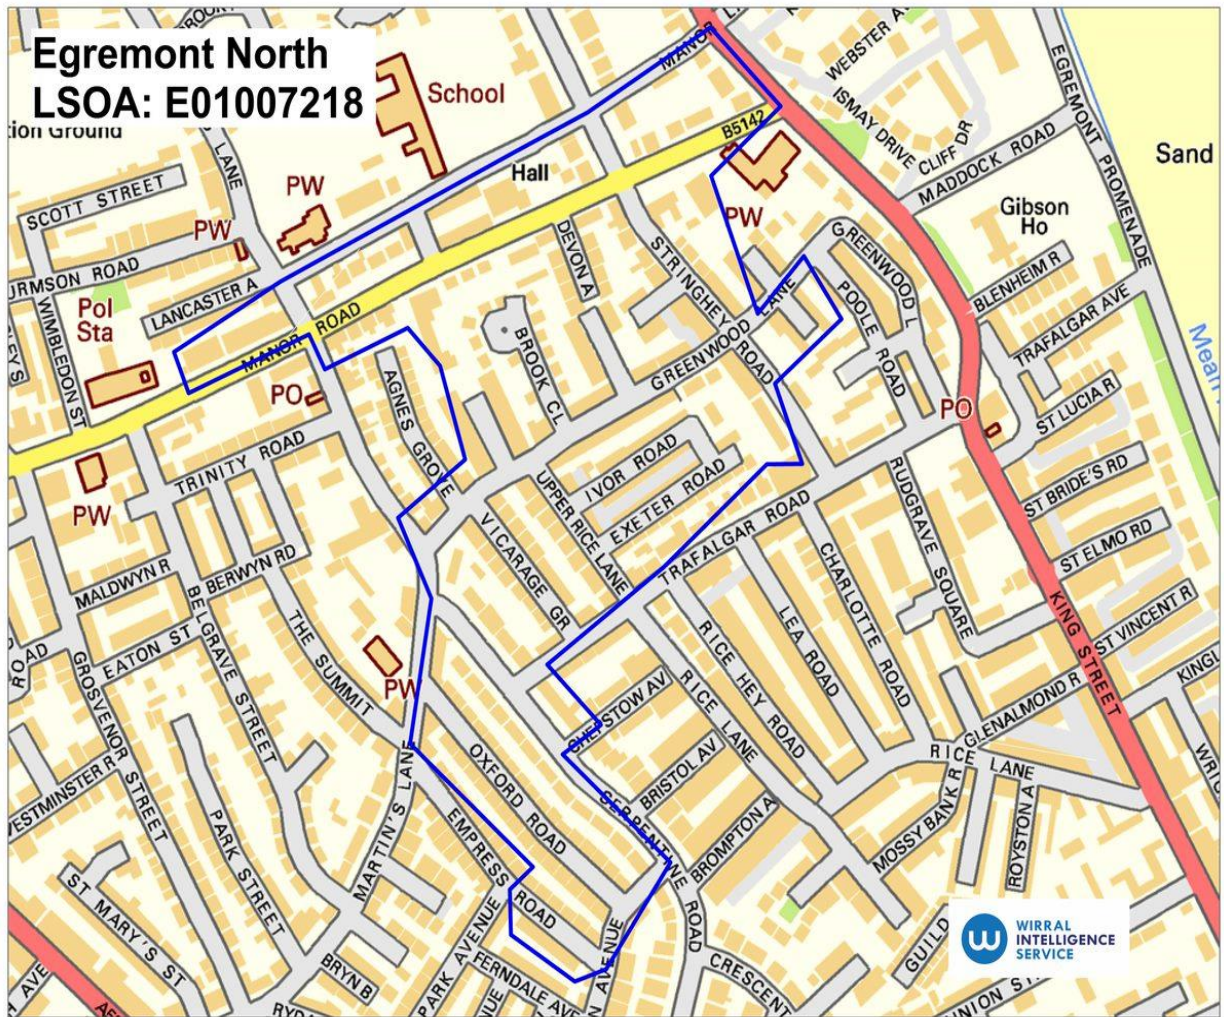

3. Egremont North (LSOA E01007218)

Property Numbers		Street	Postcode	Town
1-29	ODDS	BROOK CLOSE	CH44 1DU	WALLASEY
2-24	EVENS	BROOK CLOSE	CH44 1DU	WALLASEY
1-10	ALL	CHURCHILL GROVE	CH44 1EL	WALLASEY
1-18	ALL	DEVON AVENUE	CH45 7LY	WALLASEY
1-16	ALL	EDENHURST AVENUE	CH44 1EJ	WALLASEY
1-24	ALL	EMPRESS ROAD	CH44 OAL	WALLASEY
1-45	ODDS	EXETER ROAD	CH44 1DR	WALLASEY
2-48	EVENS	EXETER ROAD	CH44 1DS	WALLASEY
1-67B	ODDS	GREENWOOD LANE	CH44 1DD	WALLASEY
69-91	ODDS	GREENWOOD LANE	CH44 1DG	WALLASEY
2-56	EVENS	GREENWOOD LANE	CH44 1DN	WALLASEY
58-94A	EVENS	GREENWOOD LANE	CH44 1DW	WALLASEY
3-41	ODDS	IVOR ROAD	CH44 1DT	WALLASEY
2-36	EVENS	IVOR ROAD	CH44 1DT	WALLASEY
2-18	EVENS	MANOR LANE	CH45 7LZ	WALLASEY
151-161A	ODDS	MANOR ROAD	CH44 0EN	WALLASEY
1-12 MANOR MANSIONS		MANOR ROAD	CH44 0EW	WALLASEY
73-99	ODDS	MANOR ROAD	CH44 1BX	WALLASEY
105-137	ODDS	MANOR ROAD	CH45 7LU	WALLASEY
102-128A	EVENS	MANOR ROAD	CH45 7LX	WALLASEY
70-90	EVENS	MARTINS LANE	CH44 1BW	WALLASEY
1-57	ODDS	OXFORD ROAD	CH44 0AR	WALLASEY
2-72	EVENS	OXFORD ROAD	CH44 0AR	WALLASEY
1-7	ODDS	PENKETT ROAD	CH45 7QE	WALLASEY
8	EVENS	PENKETT ROAD	CH45 7QE	WALLASEY
7 (APARTMENTS 1-9)		POOLEY CLOSE	CH44 0FB	WALLASEY
55-59	ODDS	SEABANK ROAD	CH45 7PA	WALLASEY
45-67A	ODDS	SERPENTINE ROAD	CH44 0AU	WALLASEY
72-96A	EVENS	SERPENTINE ROAD	CH44 0AZ	WALLASEY
1-61	ODDS	STRINGHEY ROAD	CH44 1EE	WALLASEY
12-50	EVENS	STRINGHEY ROAD	CH44 1EF	WALLASEY
78-90	EVENS	TRAFALGAR ROAD	CH44 0EH	WALLASEY
1-35	ODDS	UPPER RICE LANE	CH44 1DP	WALLASEY
14-30	EVENS	UPPER RICE LANE	CH44 1DP	WALLASEY
1-33	ODDS	VICARAGE GROVE	CH44 1DJ	WALLASEY
2-36	EVENS	VICARAGE GROVE	CH44 1DJ	WALLASEY
1-21	ODDS	WALMSLEY STREET	CH44 1DY	WALLASEY
10-22	EVENS	WALMSLEY STREET	CH44 1DY	WALLASEY
1-23	ODDS	WESLEY AVENUE	CH44 1DL	WALLASEY
2-24	EVENS	WESLEY AVENUE	CH44 1DL	WALLASEY
34 (A-J)		WITHENS LANE	CH45 7NQ	WALLASEY