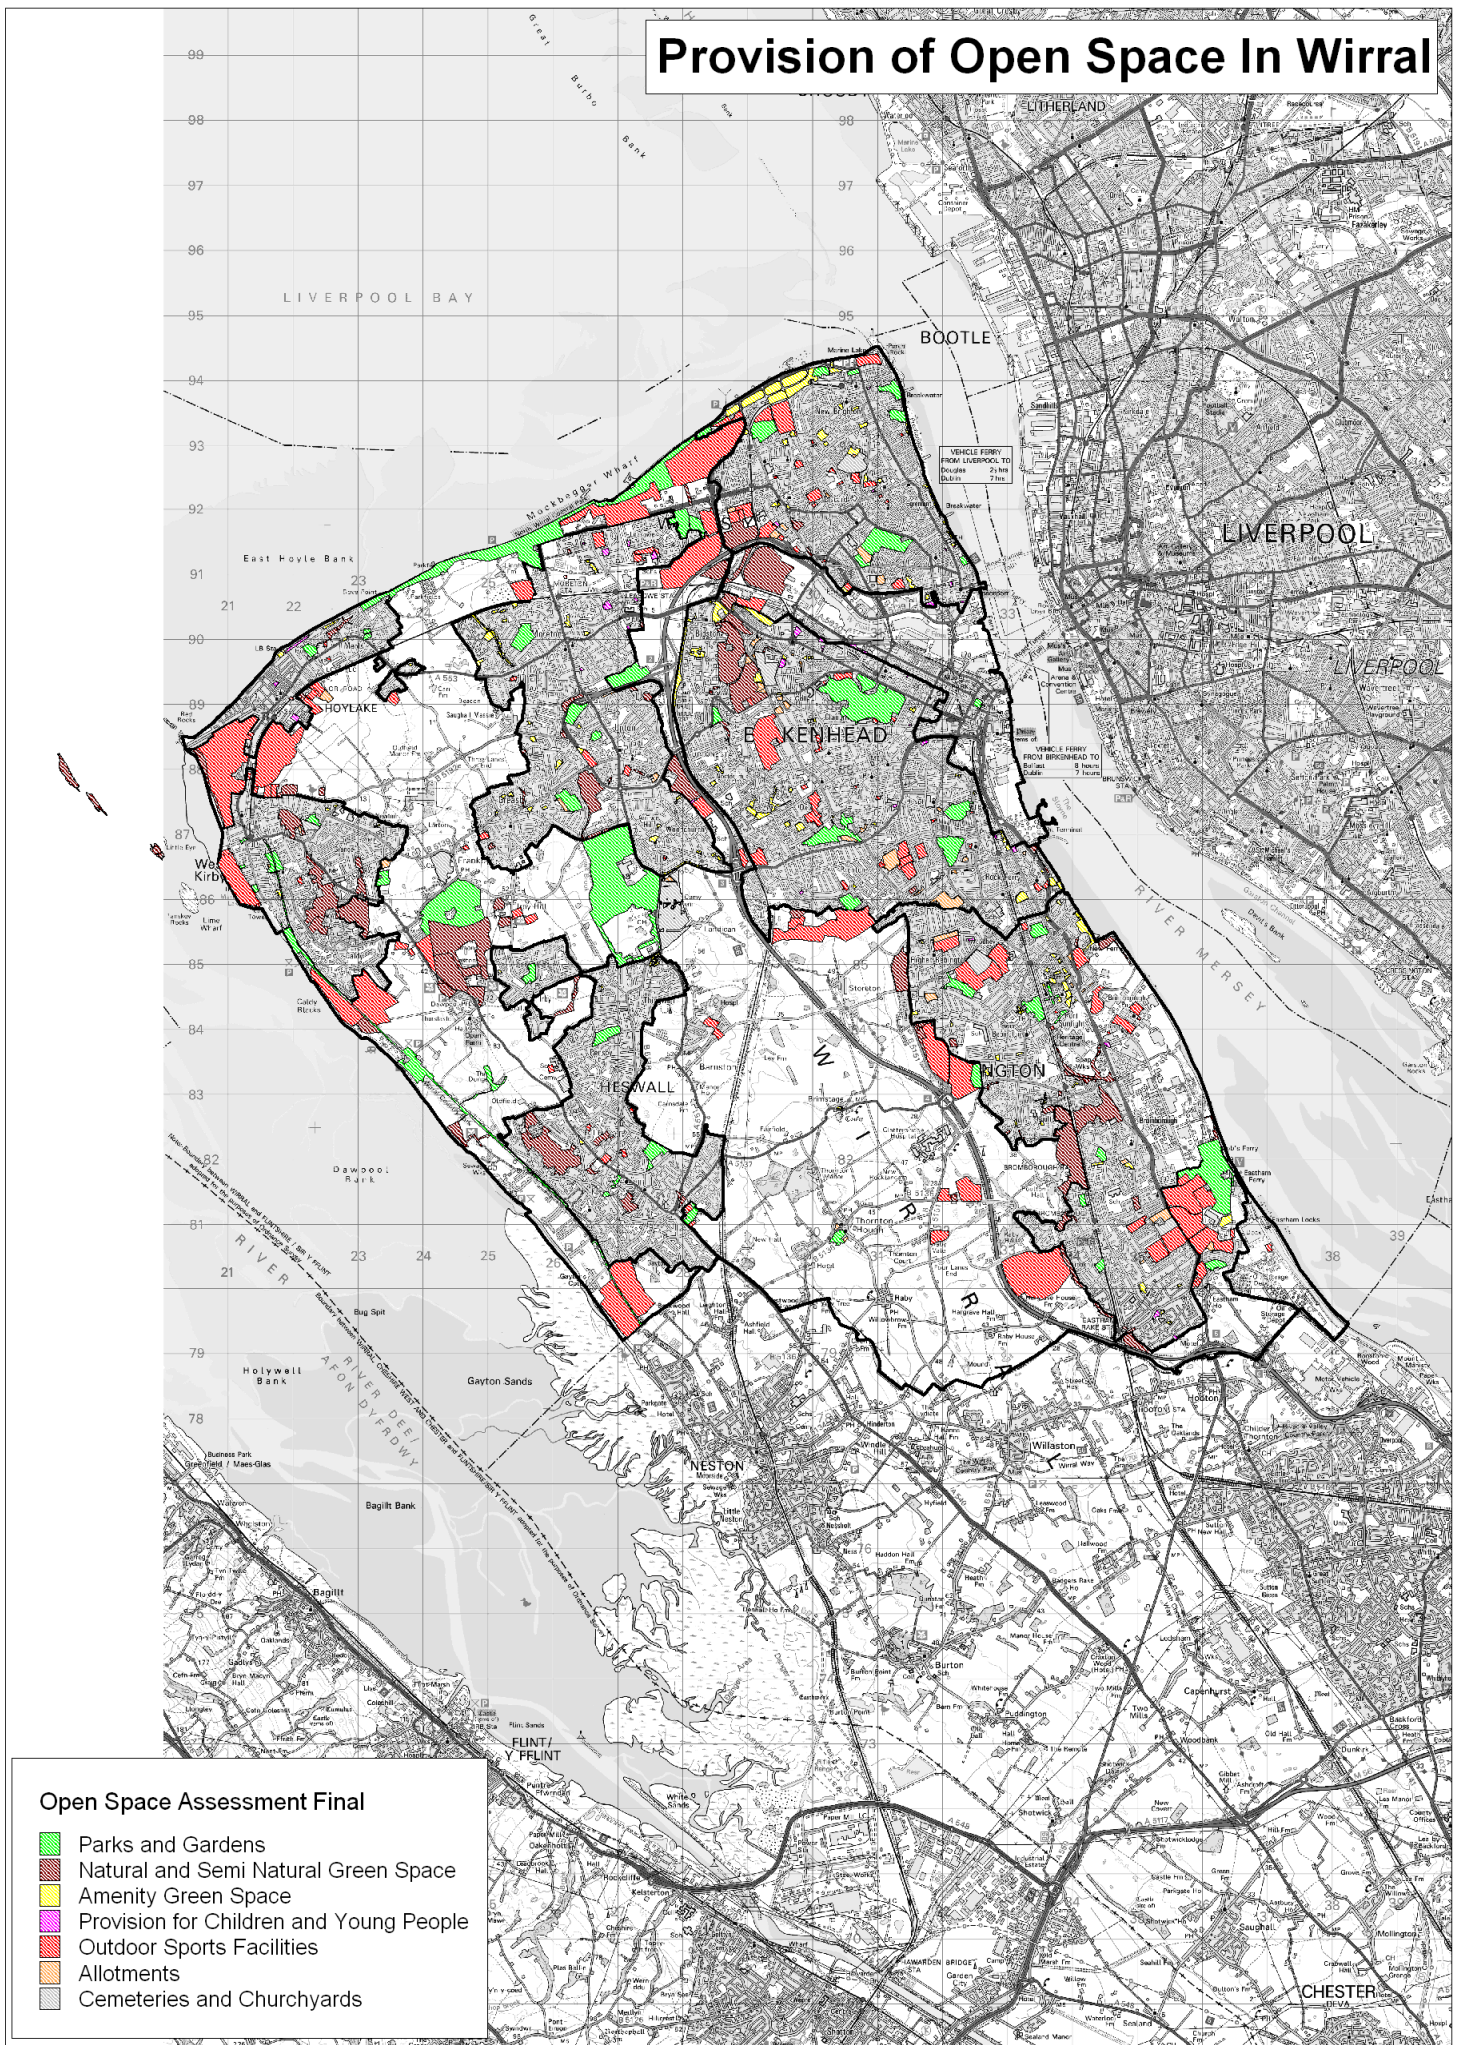

Provision of Open Space In Wirral

Open Space Assessment Final

- Parks and Gardens
- Natural and Semi Natural Green Space
- Amenity Green Space
- Provision for Children and Young People
- Outdoor Sports Facilities
- Allotments
- Cemeteries and Churchyards