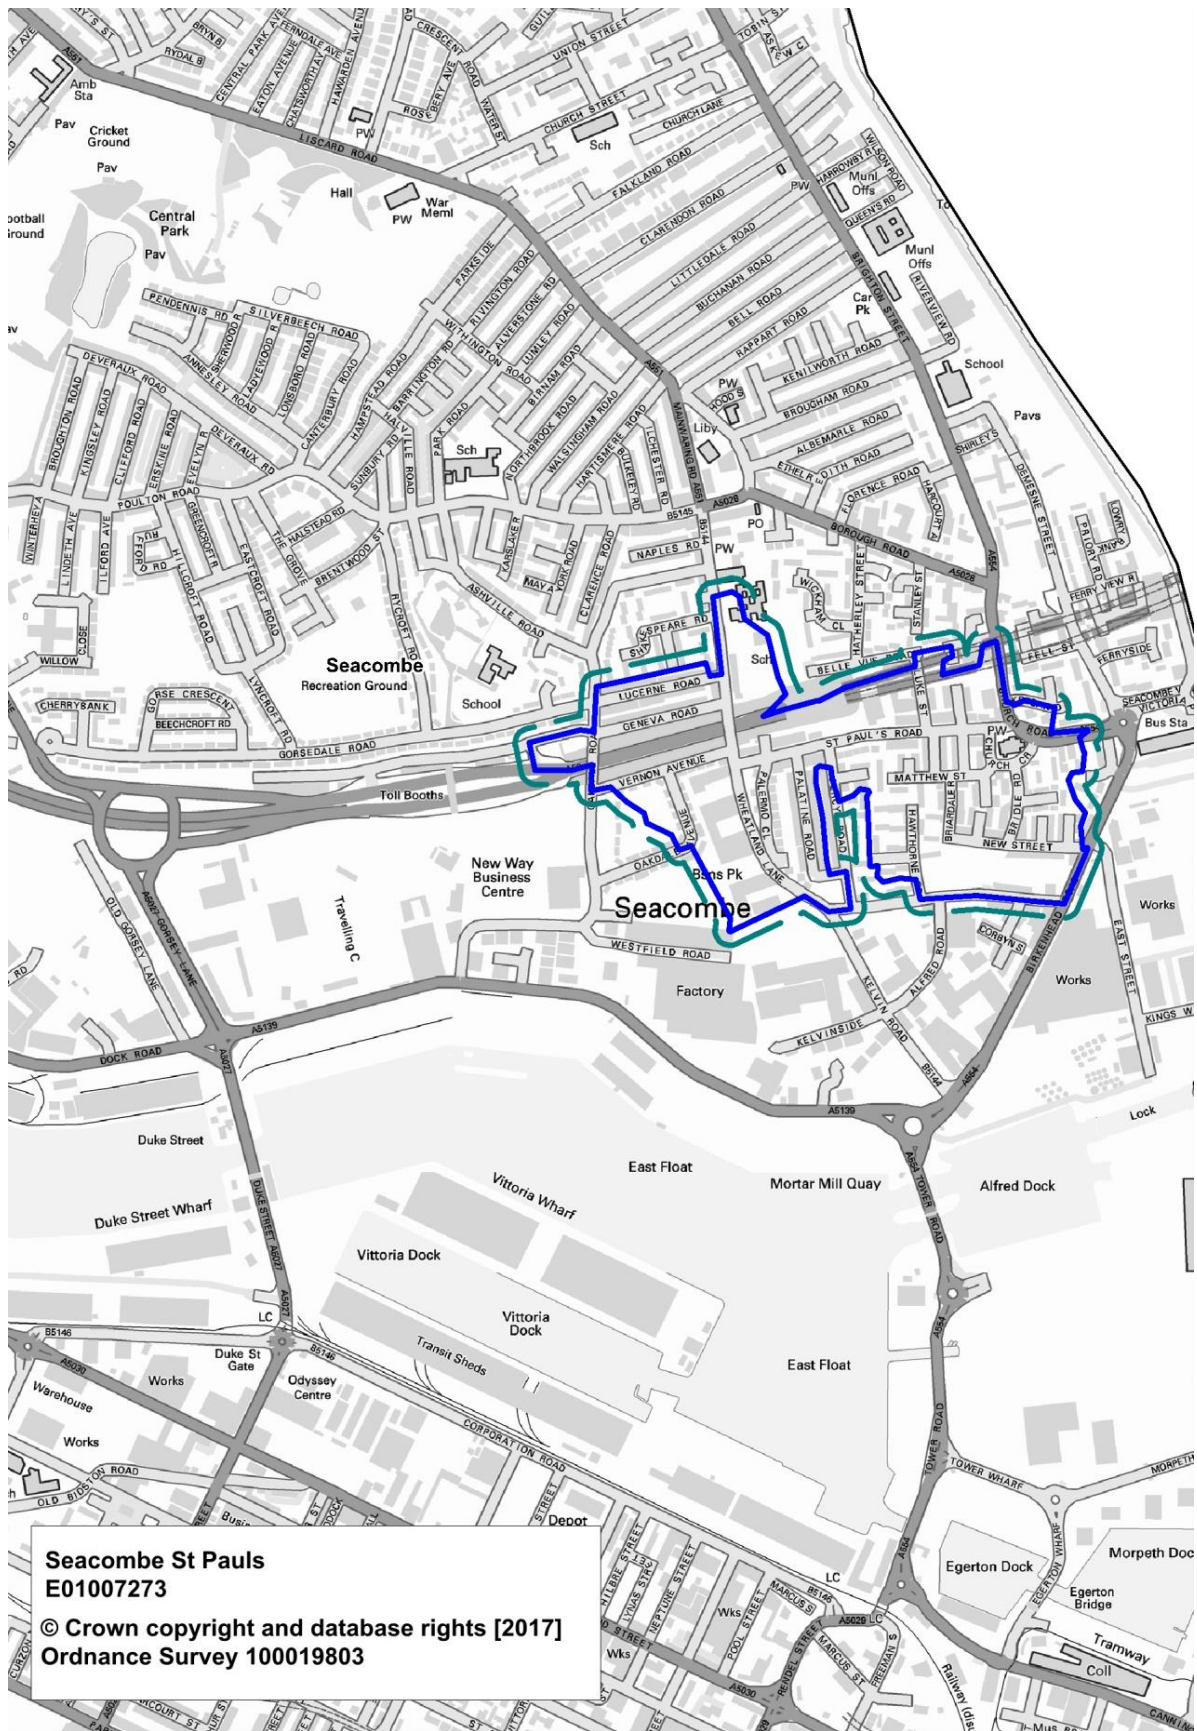

2. Seacombe St Pauls (LSOA E01007273)

Prop Numbers		Street	Postcode	Post Town
1-14	ALL	ACACIA GROVE	CH44 7BH	WALLASEY
1-13	ODDS	BELLE VUE ROAD	CH44 6JX	WALLASEY
58A-64	EVENS	BIRKENHEAD RD	CH44 7BY	WALLASEY
1-23	ALL	BRIADALE RD	CH44 7AU	WALLASEY
1-21	ALL	BRIDLE AVENUE	CH44 7BJ	WALLASEY
1-5, 31-45	ODDS	BRIDLE RD	CH44 7BG	WALLASEY
1-21 CHURCHLANDS	2	BRIDLE RD	CH44 7JS	WALLASEY
12-24	EVENS	BRIDLE RD	CH44 7BQ	WALLASEY
1-7	ALL	CHURCH CRESCENT	CH44 7AX	WALLASEY
20-40	EVENS	CHURCH RD	CH44 6JF CH44 7BA	WALLASEY
65-107	ODDS	CHURCH RD	CH44 7AY	WALLASEY
2-64	EVENS	GENEVA RD	CH44 7EY	WALLASEY
2-22	EVENS	HAWTHORNE GROVE	CH44 7DP	WALLASEY
1-77	ODDS	HAWTHORNE GROVE	CH44 7DP	WALLASEY
1-20	ALL	JAMES STREET	CH44 7AT	WALLASEY
1-14	ALL	LEVER AVENUE	CH44 7BE	WALLASEY
1-51	ODDS	LUCERNE RD	CH44 7EZ	WALLASEY
4-64	EVENS	LUCERNE RD	CH44 7HA	WALLASEY
1-15	ODDS	LUKE STREET	CH44 6JP CH44 7AG	WALLASEY
1-7	ALL	MATTHEW CLOSE	CH44 7LE	WALLASEY
13-35	ODDS	MATTHEW STREET	CH44 7AR	WALLASEY
1-37	ALL	NEW STREET	CH44 7BN CH44 7BW	WALLASEY
1-13	ODDS	NORMAN ROAD	CH44 7EA	WALLASEY
2-10	EVENS	NORMAN ROAD	CH44 7EA	WALLASEY
1		NORTH WILLIAM STREET	CH44 7JL	WALLASEY
2-22	EVENS	OAKDALE AVENUE	CH44 7ET	WALLASEY
1-33	ODDS	OAKDALE AVENUE	CH44 7ET	WALLASEY
1-65	ODDS	PALATINE ROAD	CH44 7EN CH44 7EW	WALLASEY
2-62	EVENS	PALATINE ROAD	CH44 7EW	WALLASEY
2-8	EVENS	PALERMO CLOSE	CH44 7LB	WALLASEY
1-41	ODDS	PALERMO CLOSE	CH44 7LB	WALLASEY
3-13	ODDS	PERCY ROAD	CH44 7DX	WALLASEY
2-20	EVENS	PETER STREET	CH44 7AP	WALLASEY
1-12	ALL	PRIMROSE GROVE	CH44 7AS	WALLASEY
1-11	ODDS	ST PAULS AVENUE	CH44 7BB	WALLASEY
2-6	EVENS	ST PAULS AVENUE	CH44 7BB	WALLASEY
1-53, 61A-85	ODDS	ST PAULS ROAD	CH44 7AH	WALLASEY
2-46, 70-98, 108, 110B	EVENS	ST PAULS ROAD	CH44 7AN CH44 7AW	WALLASEY
1-29	ODDS	VERNON AVENUE	CH44 7ES	WALLASEY
1-15	ODDS	VIVIAN AVENUE	CH44 7BD	WALLASEY
2-8	EVENS	VIVIAN AVENUE	CH44 7BD	WALLASEY
55-81, 101-107, 311-335	ODDS	WHEATLAND LANE	CH44 7EE CH44 7LD CH44 7DF	WALLASEY