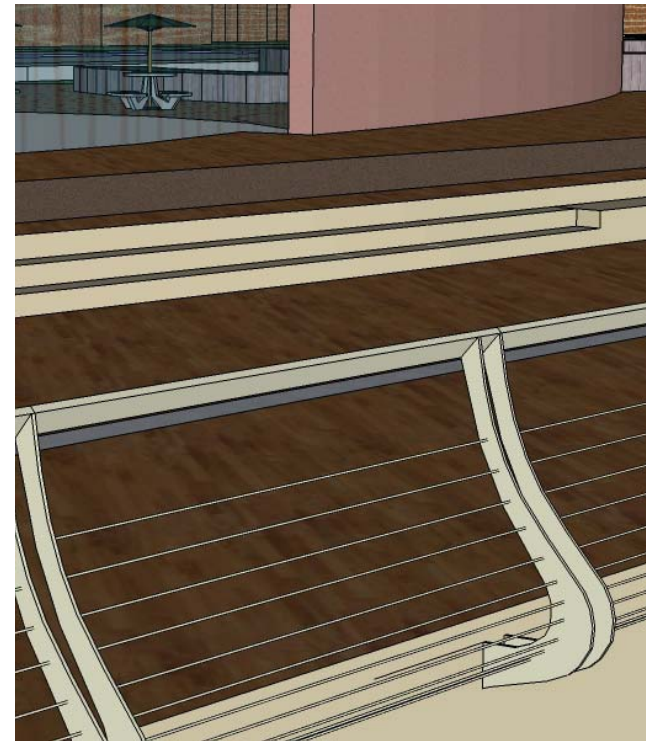

OPTION FOR CAFE BUILDING

ELEVATIONS

INTERIOR PLAN

PERSPECTIVE SKETCH

cafe and seating area

LOCAL HISTORY WOULD BE ENGRAVED INTO SANDSTONE WALLS & INTEGRATED WITHIN PROMENADE DESIGN ELEMENTS

THE VIKING HISTORY WOULD BE SENSITIVELY REFLECTED ALONG THE PROMENADE THROUGH THE RAILING DESIGN

interpretation and signage

elements