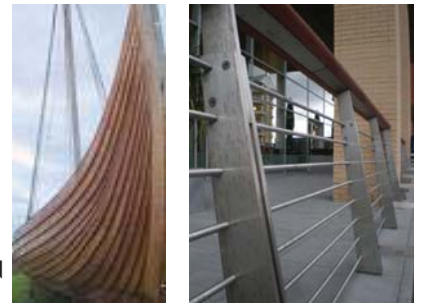

OPTION FOR CAFE BUILDING

ELEVATIONS

INTERIOR PLAN

PERSPECTIVE SKETCH

cafe and seating area

LOCAL HISTORY WOULD BE ENGRAVED INTO SANDSTONE WALLS & INTEGRATED WITHIN PROMENADE DESIGN ELEMENTS

THE VIKING HISTORY WOULD BE SENSITIVELY REFLECTED ALONG THE PROMENADE THROUGH THE RAILING DESIGN