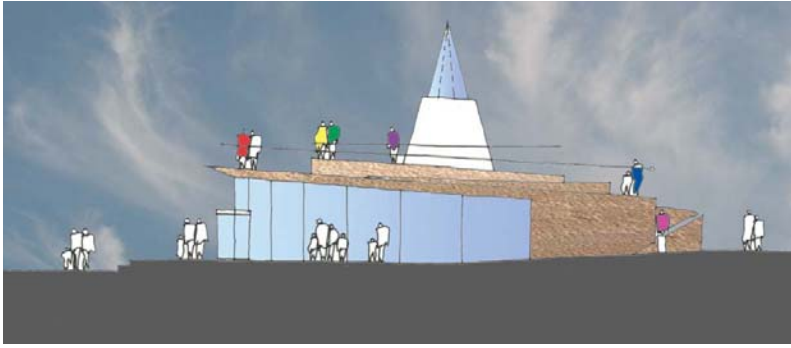

OPTION FOR CAFE BUILDING

ELEVATIONS

INTERIOR PLAN

PERSPECTIVE SKETCH

cafe and seating area

LOCAL HISTORY WOULD BE ENGRAVED INTO SANDSTONE WALLS & INTEGRATED WITHIN PROMENADE DESIGN ELEMENTS

THE VIKING HISTORY WOULD BE SENSITIVELY REFLECTED ALONG THE PROMENADE THROUGH THE RAILING DESIGN

interpretation and signage

elements