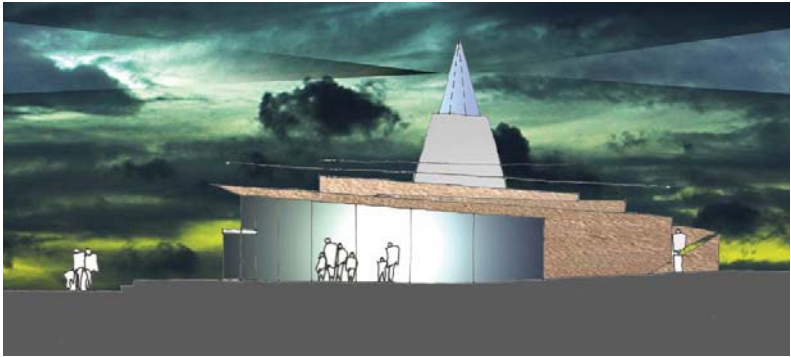

OPTION FOR CAFE BUILDING

ELEVATIONS

INTERIOR PLAN

PERSPECTIVE SKETCH

cafe and seating area

LOCAL HISTORY WOULD BE ENGRAVED INTO SANDSTONE WALLS & INTEGRATED WITHIN PROMENADE DESIGN ELEMENTS

THE VIKING HISTORY WOULD BE SENSITIVELY REFLECTED ALONG THE PROMENADE THROUGH THE RAILING DESIGN

interpretation and signage

elements