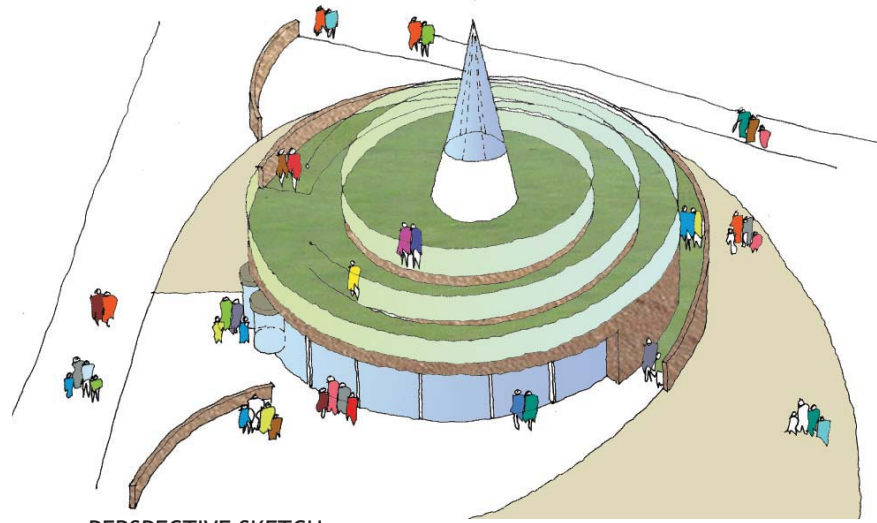

OPTION FOR CAFE BUILDING

ELEVATIONS

INTERIOR PLAN

PERSPECTIVE SKETCH

cafe and seating area

LOCAL HISTORY WOULD BE ENGRAVED INTO SANDSTONE WALLS & INTEGRATED WITHIN PROMENADE DESIGN ELEMENTS

THE VIKING HISTORY WOULD BE SENSITIVELY REFLECTED ALONG THE PROMENADE THROUGH THE RAILING DESIGN

interpretation and signage

elements